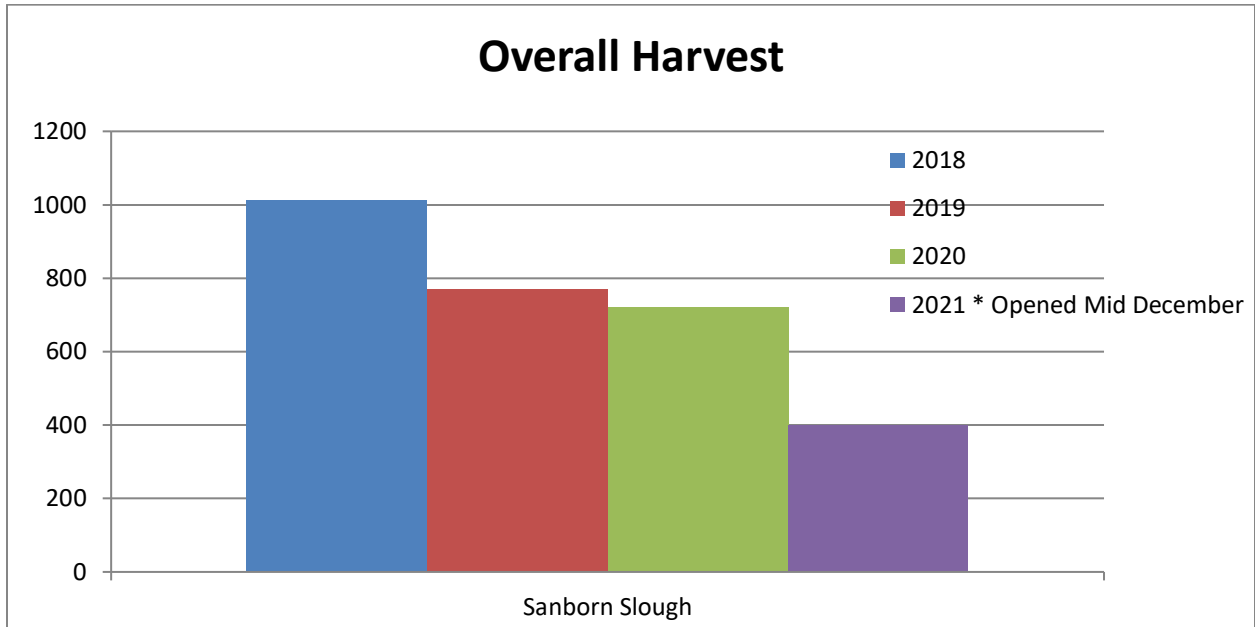

Sanborn Slough

2021-2022* Opened Mid December

Species		Blinds	Harvest	Bird AVG Per Blind
American wigeon	52	Blind 1	0	0.0
Bufflehead	15	Blind 2	1	1.0
Blue-winged teal	0	Blind 3	28	4.0
Canada goose	1	Blind 4	4	1.3
Cackling goose	2	Blind 5	10	5.0
Coot	0	Blind 6	120	7.1
Gadwall	60	Blind 7	135	7.9
Green-winged teal	44	Blind 8	102	7.3
Hooded merganser	1			
Mallard	17	Total # of Harvest	400	
Northern pintail	33	Total # of Hunters	143	
Northern shoveler	55	AVG Per Hunter	2.8	
Ring-necked duck	91	AVG Per Blind	4.8	
Ruddy Duck	0			
Scaup	4			
White goose	18			
Wood duck	3			
White-fronted goose	4			
Total	400			