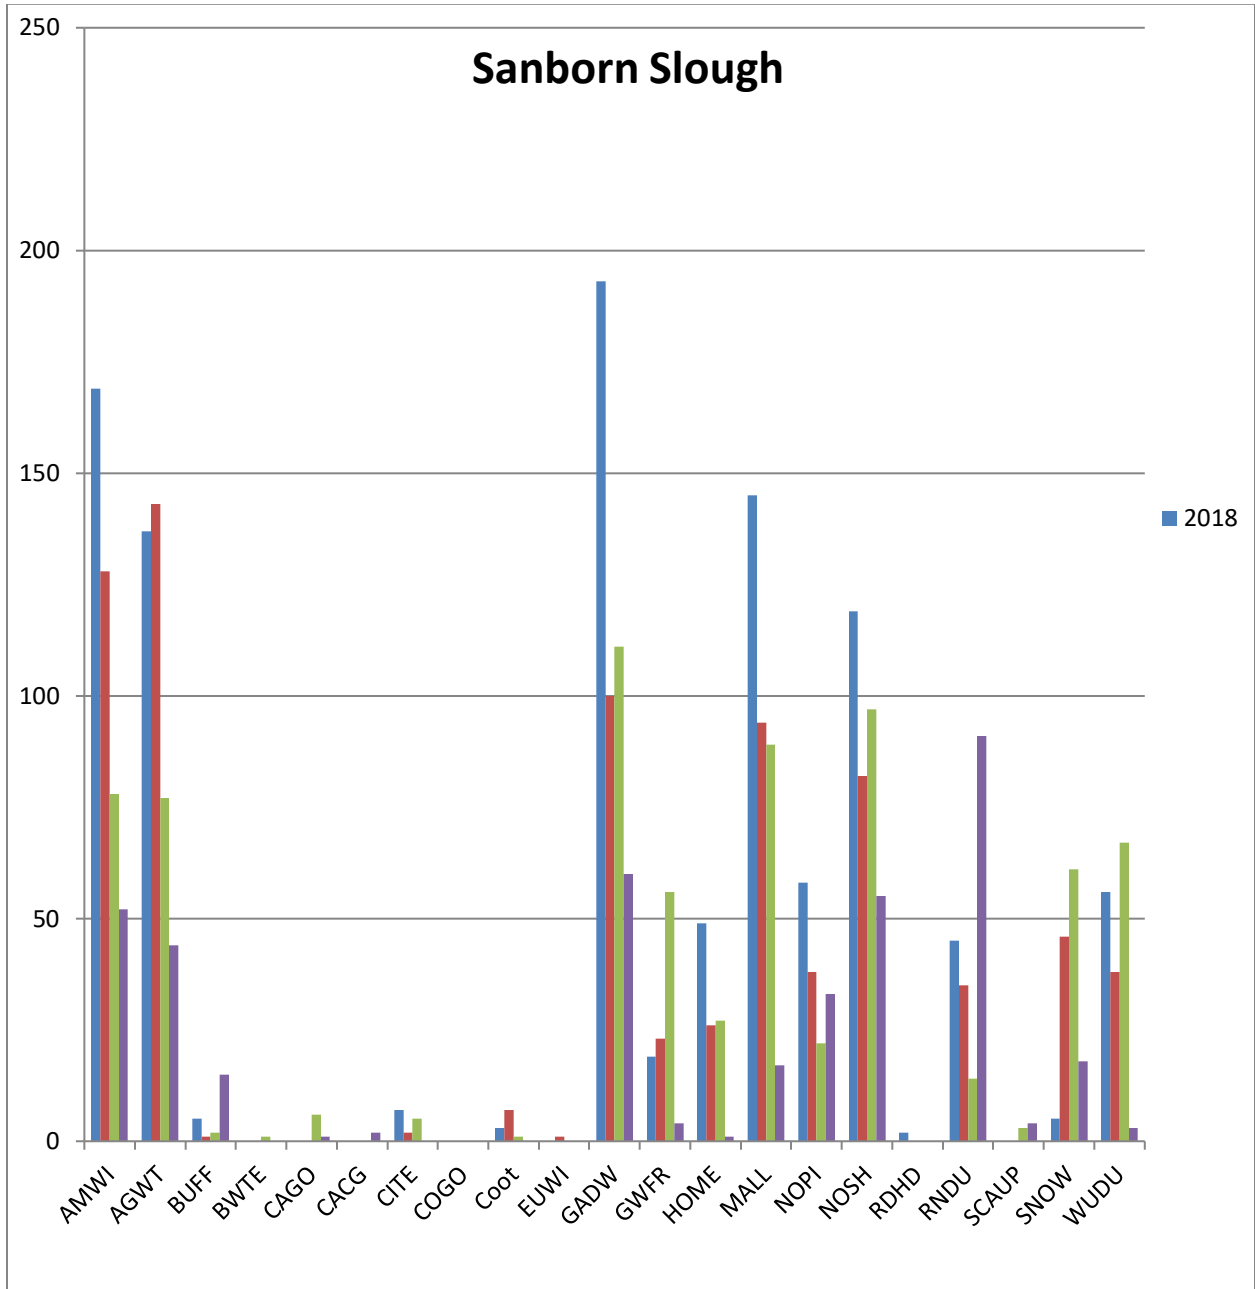

Sanborn Slough

2021-2022* Opened Mid December

Species		Blinds	Harvest	Bird AVG Per Blind
American wigeon	52	Blind 1	0	0.0
Bufflehead	15	Blind 2	1	1.0
Blue-winged teal	0	Blind 3	28	4.0
Canada goose	1	Blind 4	4	1.3
Cackling goose	2	Blind 5	10	5.0
Coot	0	Blind 6	120	7.1
Gadwall	60	Blind 7	135	7.9
Green-winged teal	44	Blind 8	102	7.3
Hooded merganser	1			
Mallard	17	Total # of Harvest	400	
Northern pintail	33	Total # of Hunters	143	
Northern shoveler	55	AVG Per Hunter	2.8	
Ring-necked duck	91	AVG Per Blind	4.8	
Ruddy Duck	0			
Scaup	4			
White goose	18			
Wood duck	3			
White-fronted goose	4			
Total	400			

Waterfowl Harvested Per Blind

CALIFORNIA WATERFOWL

Hunt Program

Sanborn Slough - Blind Map