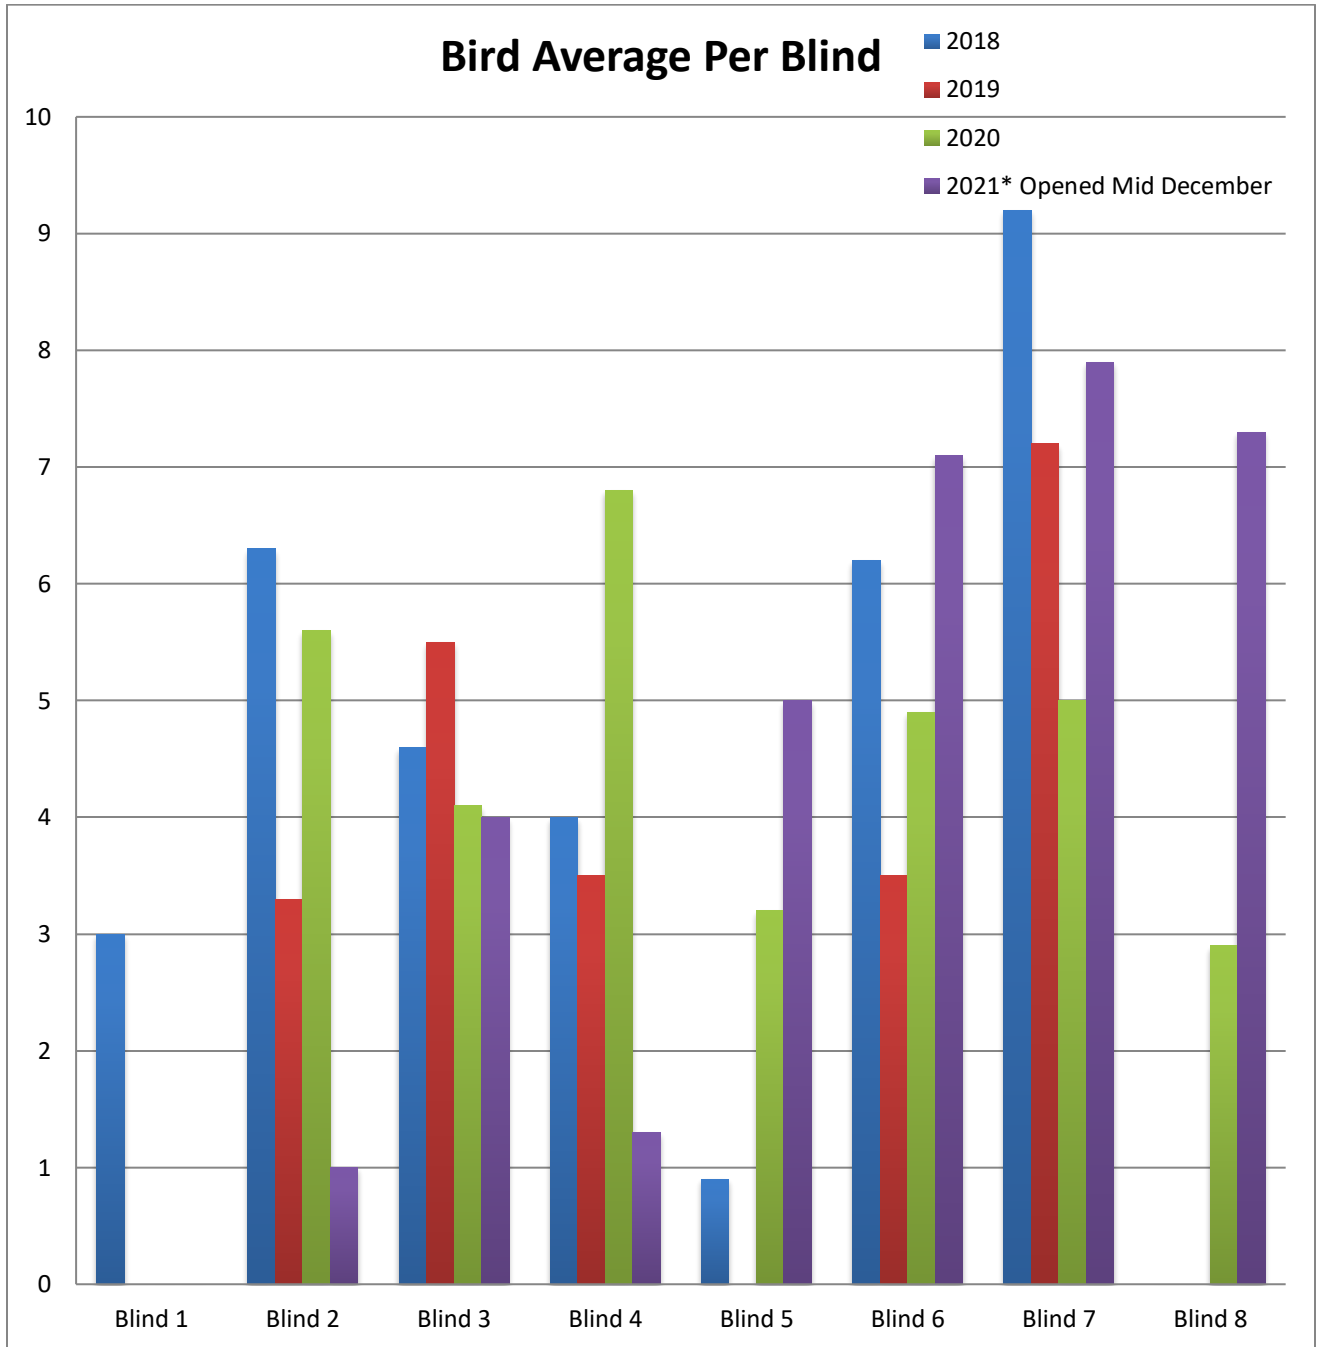

Sanborn Slough

2021-2022* Opened Mid December

Species		Blinds	Harvest	Bird AVG Per Blind
American wigeon	52	Blind 1	0	0.0
Bufflehead	15	Blind 2	1	1.0
Blue-winged teal	0	Blind 3	28	4.0
Canada goose	1	Blind 4	4	1.3
Cackling goose	2	Blind 5	10	5.0
Coot	0	Blind 6	120	7.1
Gadwall	60	Blind 7	135	7.9
Green-winged teal	44	Blind 8	102	7.3
Hooded merganser	1			
Mallard	17	Total # of Harvest	400	
Northern pintail	33	Total # of Hunters	143	
Northern shoveler	55	AVG Per Hunter	2.8	
Ring-necked duck	91	AVG Per Blind	4.8	
Ruddy Duck	0			
Scaup	4			
White goose	18			
Wood duck	3			
White-fronted goose	4			
Total	400			

Waterfowl Harvested Per Blind

CALIFORNIA WATERFOWL

Hunt Program

Sanborn Slough - Blind Map