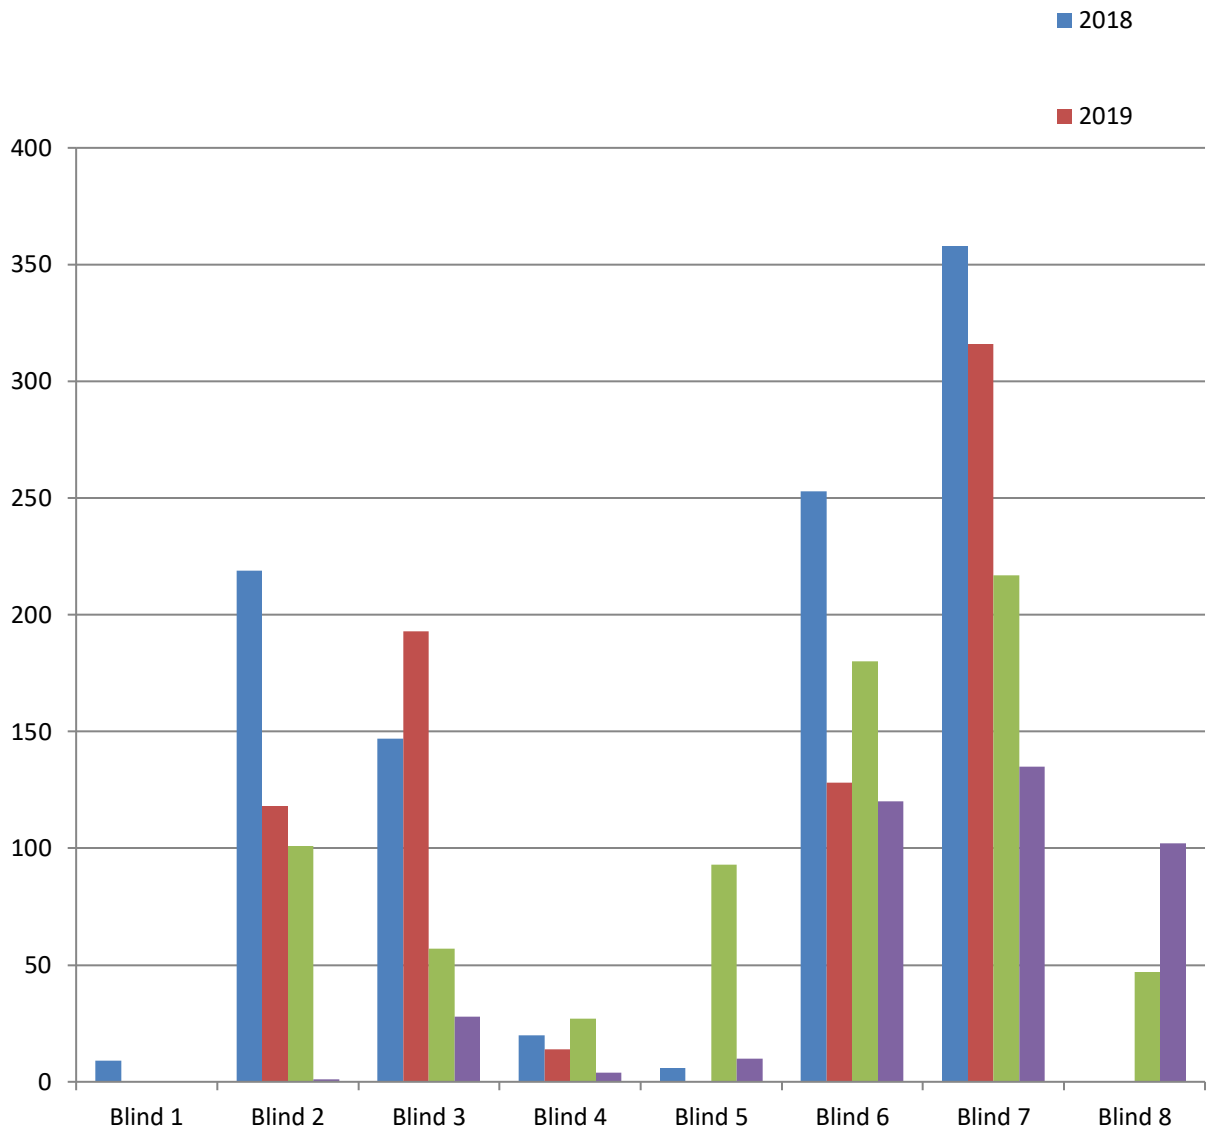

Sanborn Slough

2021-2022* Opened Mid December

Species		Blinds	Harvest	Bird AVG Per Blind
American wigeon	52	Blind 1	0	0.0
Bufflehead	15	Blind 2	1	1.0
Blue-winged teal	0	Blind 3	28	4.0
Canada goose	1	Blind 4	4	1.3
Cackling goose	2	Blind 5	10	5.0
Coot	0	Blind 6	120	7.1
Gadwall	60	Blind 7	135	7.9
Green-winged teal	44	Blind 8	102	7.3
Hooded merganser	1			
Mallard	17	Total # of Harvest	400	
Northern pintail	33	Total # of Hunters	143	
Northern shoveler	55	AVG Per Hunter	2.8	
Ring-necked duck	91	AVG Per Blind	4.8	
Ruddy Duck	0			
Scaup	4			
White goose	18			
Wood duck	3			
White-fronted goose	4			
Total	400			

Waterfowl Harvested Per Blind

CALIFORNIA WATERFOWL

Hunt Program

Sanborn Slough - Blind Map