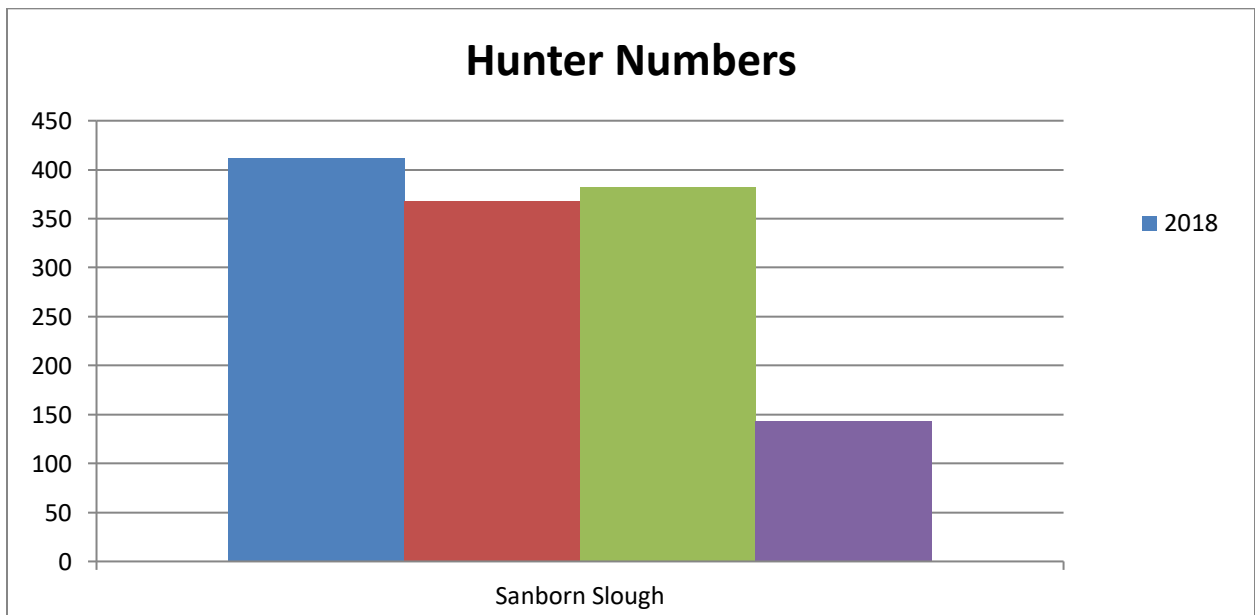

Sanborn Slough

2021-2022* Opened Mid December

Species		Blinds	Harvest	Bird AVG Per Blind
American wigeon	52	Blind 1	0	0.0
Bufflehead	15	Blind 2	1	1.0
Blue-winged teal	0	Blind 3	28	4.0
Canada goose	1	Blind 4	4	1.3
Cackling goose	2	Blind 5	10	5.0
Coot	0	Blind 6	120	7.1
Gadwall	60	Blind 7	135	7.9
Green-winged teal	44	Blind 8	102	7.3
Hooded merganser	1			
Mallard	17	Total # of Harvest	400	
Northern pintail	33	Total # of Hunters	143	
Northern shoveler	55	AVG Per Hunter	2.8	
Ring-necked duck	91	AVG Per Blind	4.8	
Ruddy Duck	0			
Scaup	4			
White goose	18			
Wood duck	3			
White-fronted goose	4			
Total	400			