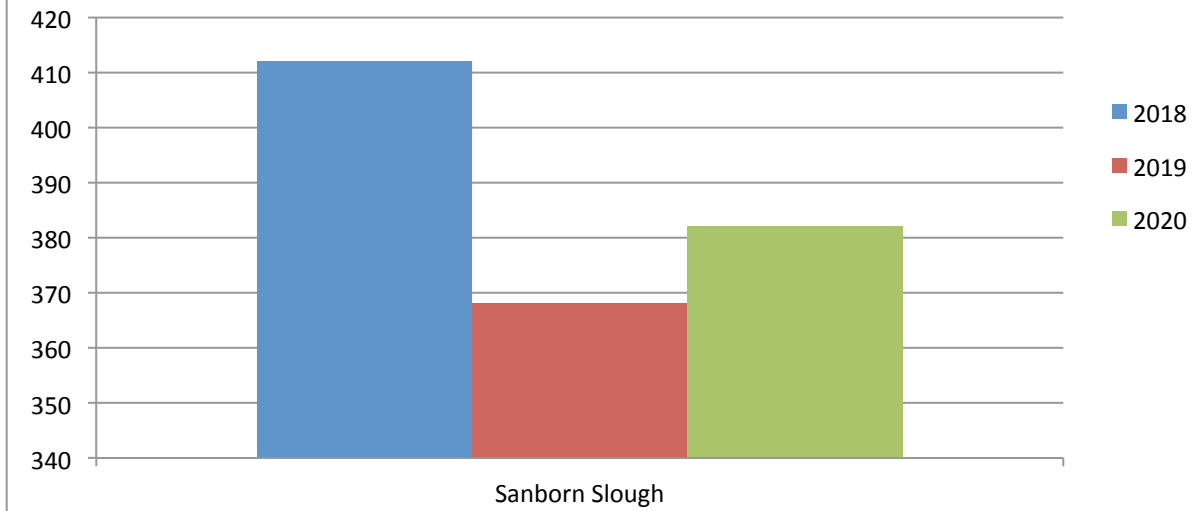

Hunter Numbers