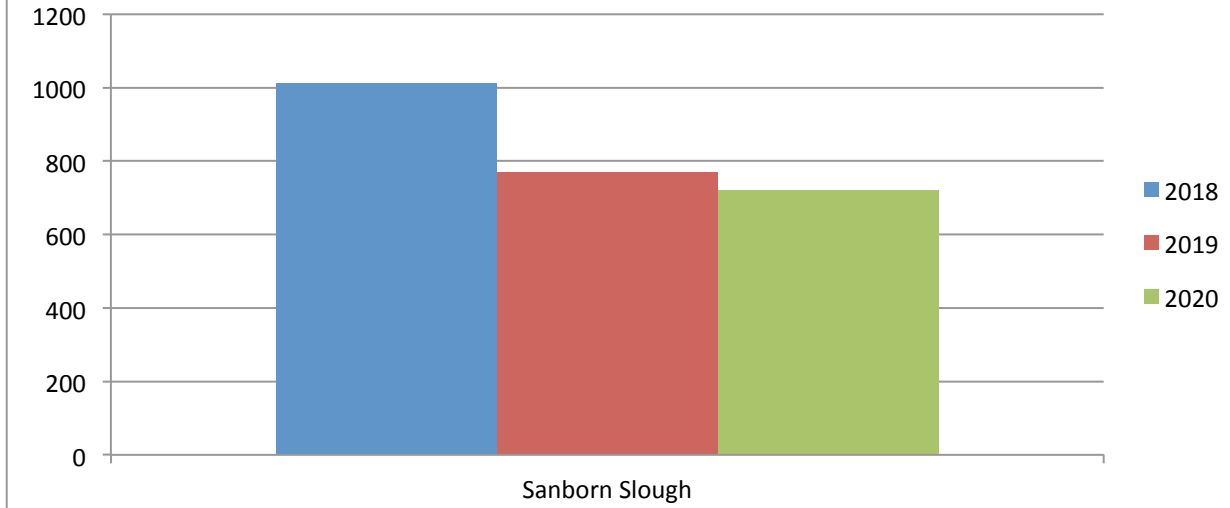

Overall Harvest