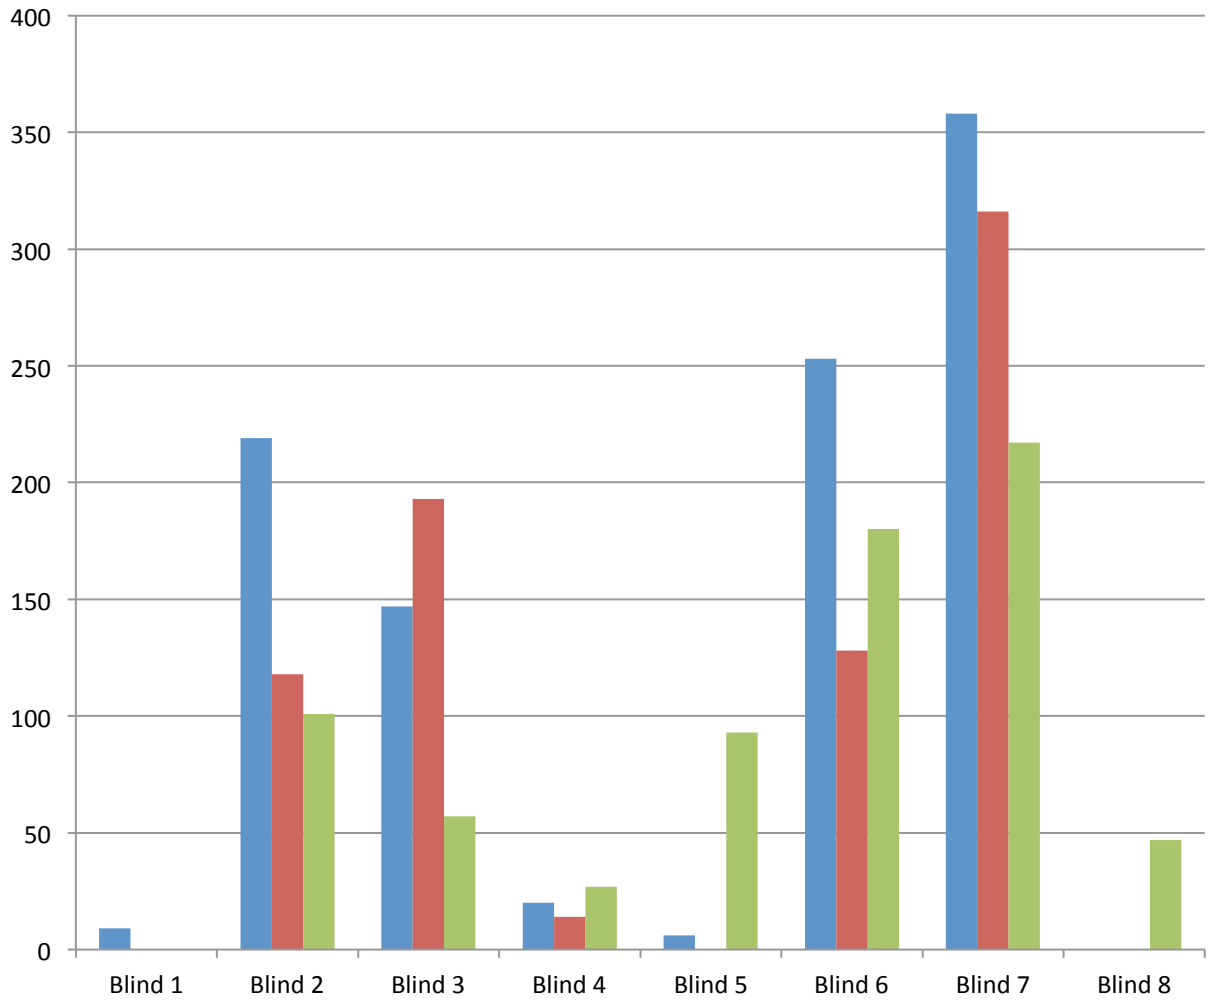

Sanborn Slough

2020-2021

Species		Blinds	Harvest	Bird AVG Per Blind
American wigeon	78	Blind 1	0	0.0
Bufflehead	2	Blind 2	101	5.6
Blue-winged teal	1	Blind 3	57	4.1
Canada goose	6	Blind 4	27	6.8
Cinnamon teal	5	Blind 5	93	3.2
Coot	1	Blind 6	180	4.9
Gadwall	111	Blind 7	217	5.0
Green-winged teal	77	Blind 8	47	2.9
Hooded merganser	27			
Mallard	89	Total # of Harvest	722	
Northern pintail	22	Total # of Hunters	382	
Northern shoveler	97	AVG Per Hunter	1.9	
Ring-necked duck	14	AVG Per Blind	4.6	
Ruddy Duck	1			
Scaup	3			
White goose	61			
Wood duck	67			
White-fronted goose	56			
Total	722			

Overall Harvest

Hunter Numbers

Waterfowl Harvested Per Blind

■ 2018
■ 2019
■ 2020

Bird Average Per Blind

CALIFORNIA WATERFOWL

Hunt Program

Sanborn Slough - Blind Map