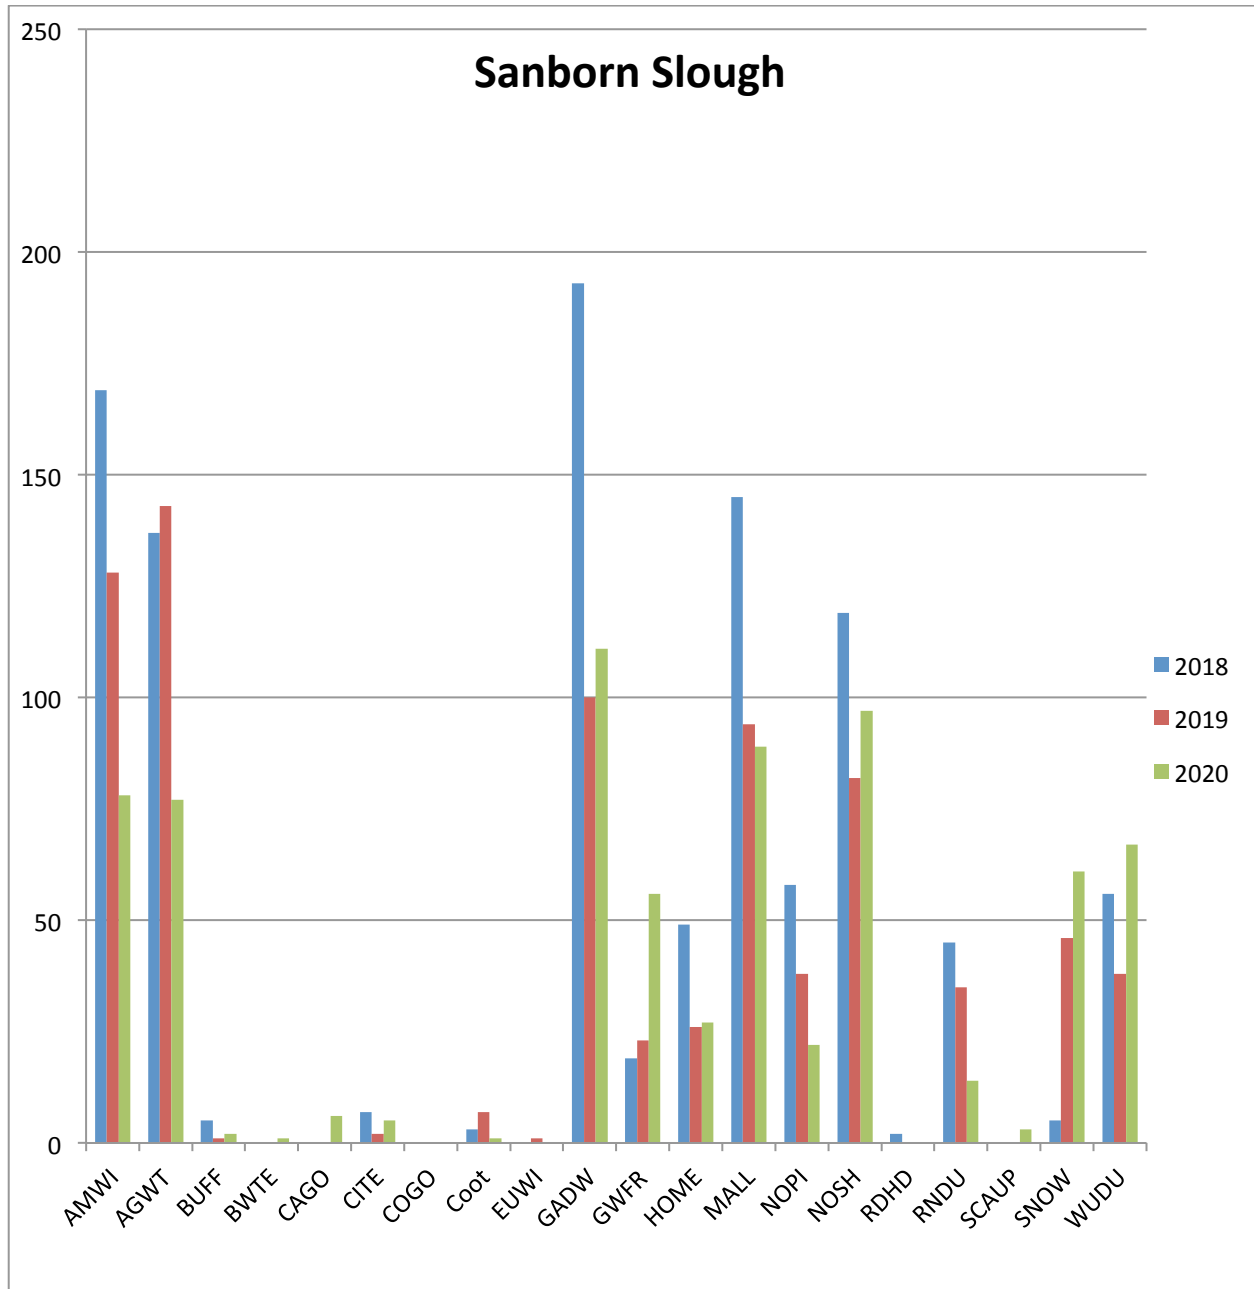

Sanborn Slough

2020-2021

Species		Blinds	Harvest	Bird AVG Per Blind
American wigeon	78	Blind 1	0	0.0
Bufflehead	2	Blind 2	101	5.6
Blue-winged teal	1	Blind 3	57	4.1
Canada goose	6	Blind 4	27	6.8
Cinnamon teal	5	Blind 5	93	3.2
Coot	1	Blind 6	180	4.9
Gadwall	111	Blind 7	217	5.0
Green-winged teal	77	Blind 8	47	2.9
Hooded merganser	27			
Mallard	89	Total # of Harvest	722	
Northern pintail	22	Total # of Hunters	382	
Northern shoveler	97	AVG Per Hunter	1.9	
Ring-necked duck	14	AVG Per Blind	4.6	
Ruddy Duck	1			
Scaup	3			
White goose	61			
Wood duck	67			
White-fronted goose	56			
Total	722			

Overall Harvest

Hunter Numbers

Waterfowl Harvested Per Blind

■ 2018
■ 2019
■ 2020

Bird Average Per Blind

CALIFORNIA WATERFOWL

Hunt Program

Sanborn Slough - Blind Map