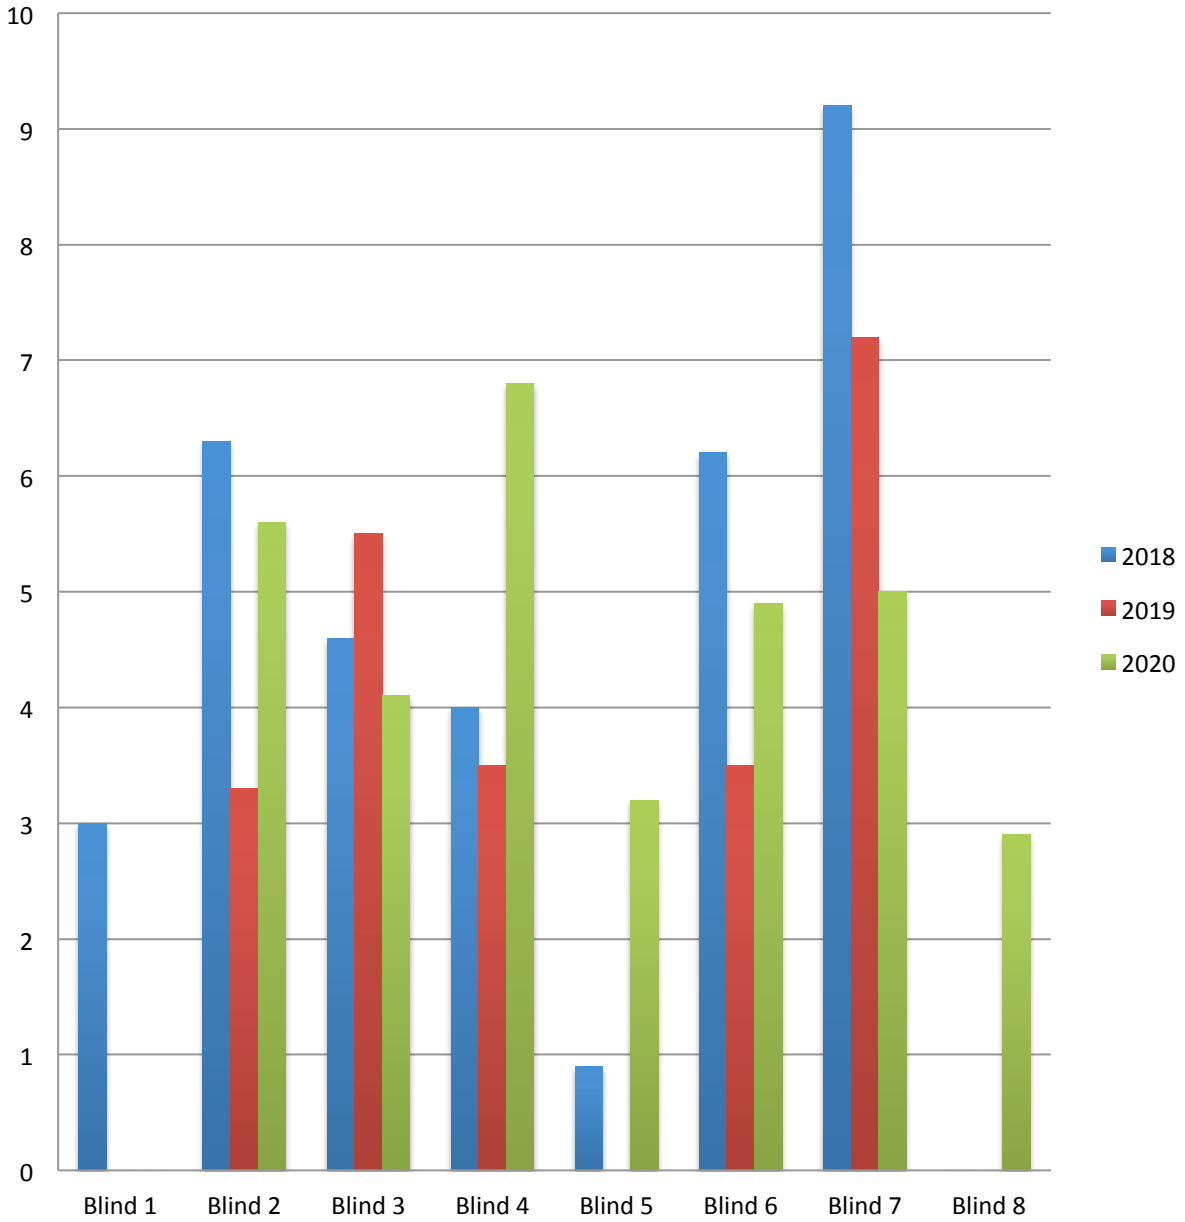

Sanborn Slough

2020-2021

Species		Blinds	Harvest	Bird AVG Per Blind
American wigeon	78	Blind 1	0	0.0
Bufflehead	2	Blind 2	101	5.6
Blue-winged teal	1	Blind 3	57	4.1
Canada goose	6	Blind 4	27	6.8
Cinnamon teal	5	Blind 5	93	3.2
Coot	1	Blind 6	180	4.9
Gadwall	111	Blind 7	217	5.0
Green-winged teal	77	Blind 8	47	2.9
Hooded merganser	27			
Mallard	89	Total # of Harvest	722	
Northern pintail	22	Total # of Hunters	382	
Northern shoveler	97	AVG Per Hunter	1.9	
Ring-necked duck	14	AVG Per Blind	4.6	
Ruddy Duck	1			
Scaup	3			
White goose	61			
Wood duck	67			
White-fronted goose	56			
Total	722			

Overall Harvest

Hunter Numbers

Waterfowl Harvested Per Blind

■ 2018
■ 2019
■ 2020

Bird Average Per Blind

CALIFORNIA WATERFOWL

Hunt Program

Sanborn Slough - Blind Map