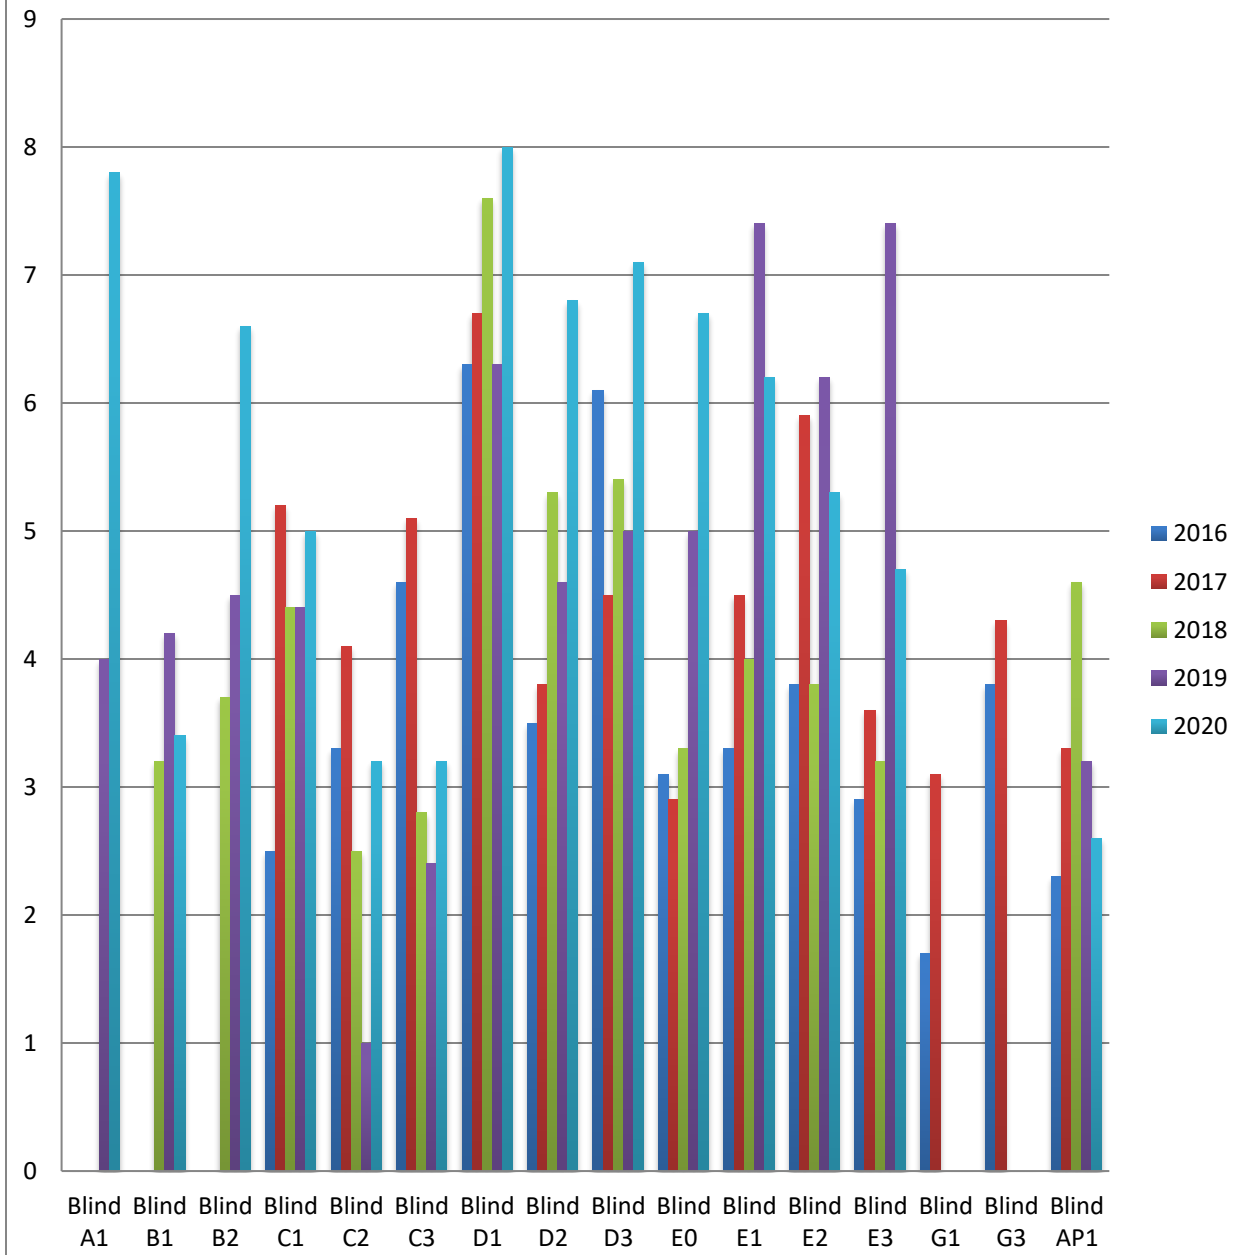

## Waterfowl Harvested Per Blind 2013-2017

## Waterfowl Harvested Per Blind 2018-2022

- 2018
- 2019
- 2020
- 2021
- 2022

## Waterfowl Harvested Per Blind 2023-2025

### Bird Average Per Blind 2016-2020