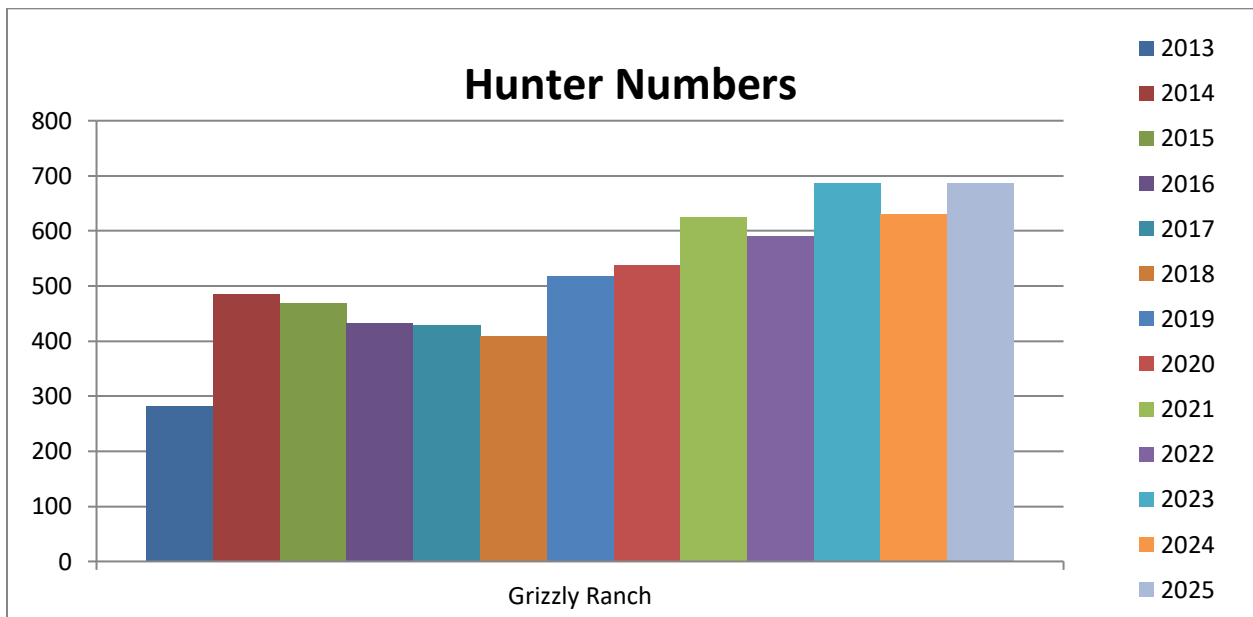

## GRIZZLY RANCH

2025-2026

Species		Blinds	Harvest	Bird AVG Per Blind
Aleutian goose	2	Blind A1	53	4.08
American wigeon	123	Blind B1	109	4.54
Blue-winged teal	1	Blind B2	101	4.04
Bufflehead	66	Blind C1	161	4.88
Canada goose	11	Blind C2	14	1.75
Canvasback	1	Blind C3	14	4.67
Cinnamon teal	32	Blind D1	293	6.51
Common goldeneye	35	Blind D2	209	5.36
Coot	24	Blind D3	172	4.65
Gadwall	20	Blind Eo/AP 1	71	3.09
Green-winged teal	838	Blind E1	205	5.39
Hooded merganser	0	Blind E2	149	4.14
White-fronted goose	30	Blind E3	184	4.97
Mallard	91			
Northern pintail	49	<b>Total # of Harvest</b>	1735	
Northern shoveler	410	<b>Total # of Hunters</b>	686	
Ring-necked duck	0	<b>AVG Per Hunter</b>	2.53	
Ruddy duck	1	<b>AVG Per Blind</b>	4.47	
Scaup	0			
Snipe	0			
Snow Goose	1			
Total	1735			

## Yearly Avg Per Hunter