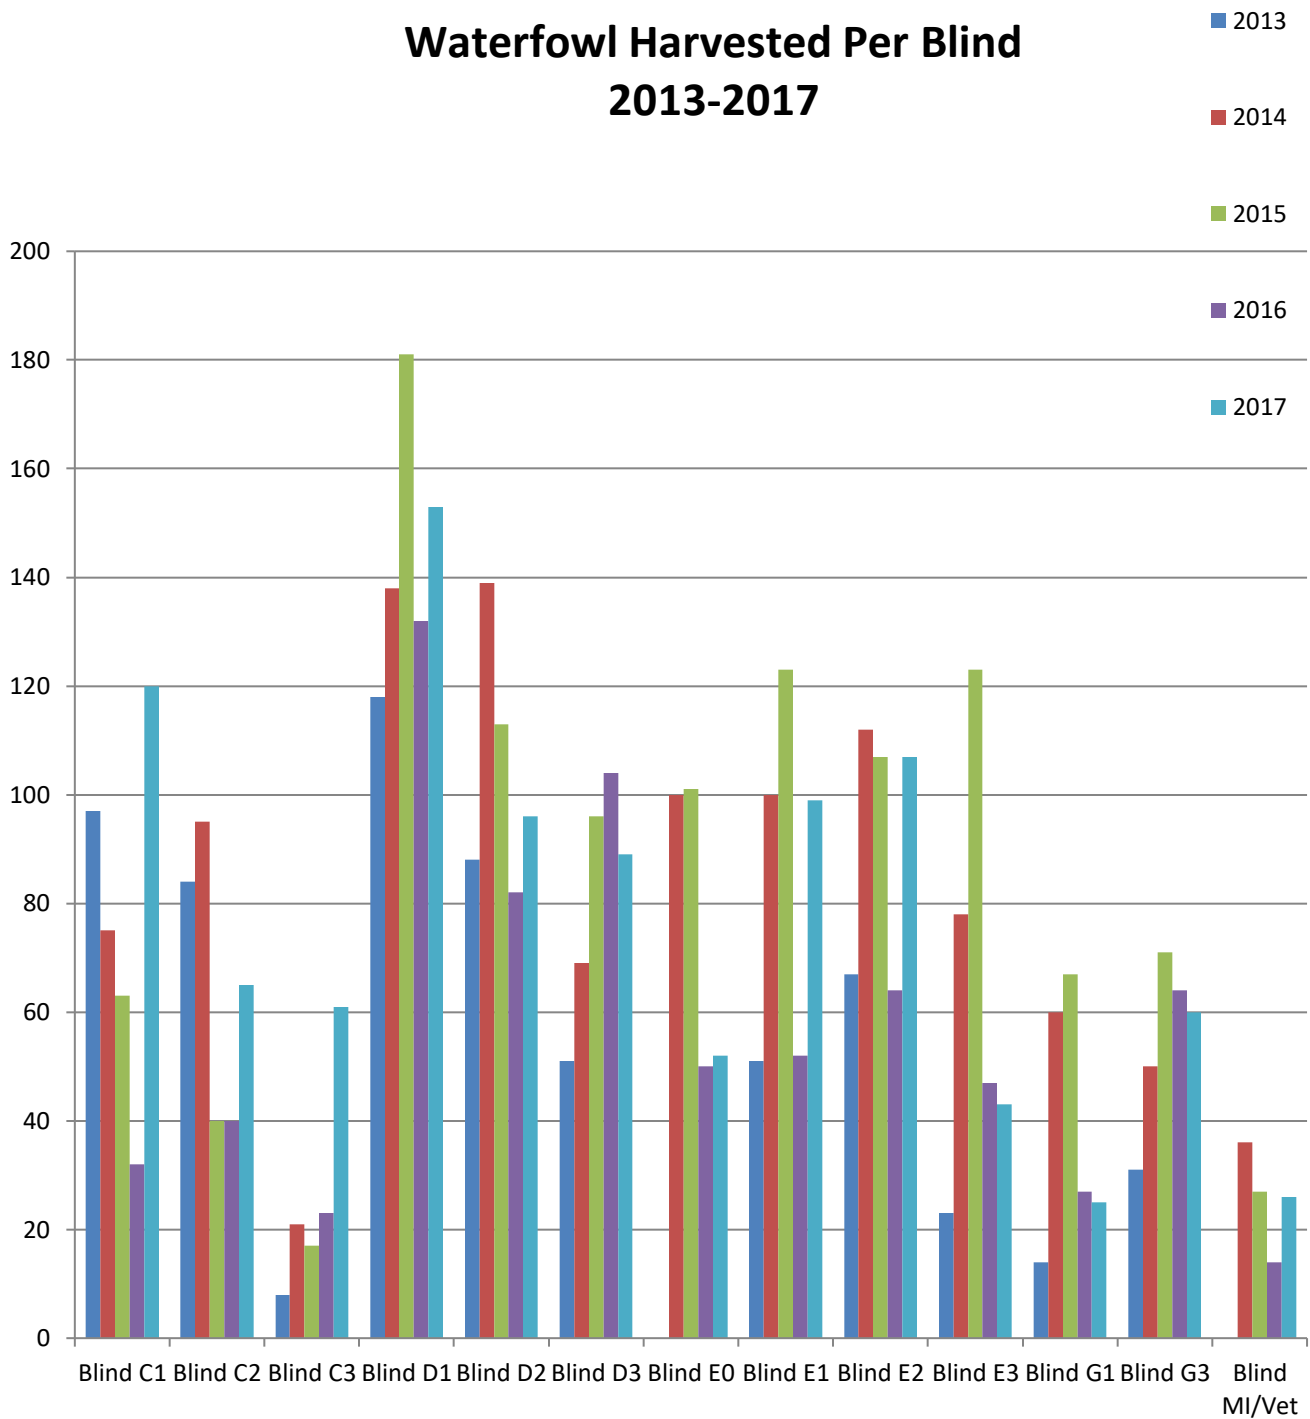

## Grizzly Ranch 2013-2017

## Waterfowl Harvested Per Blind 2013-2017

## Waterfowl Harvested Per Blind 2018-2022

- 2018
- 2019
- 2020
- 2021
- 2022