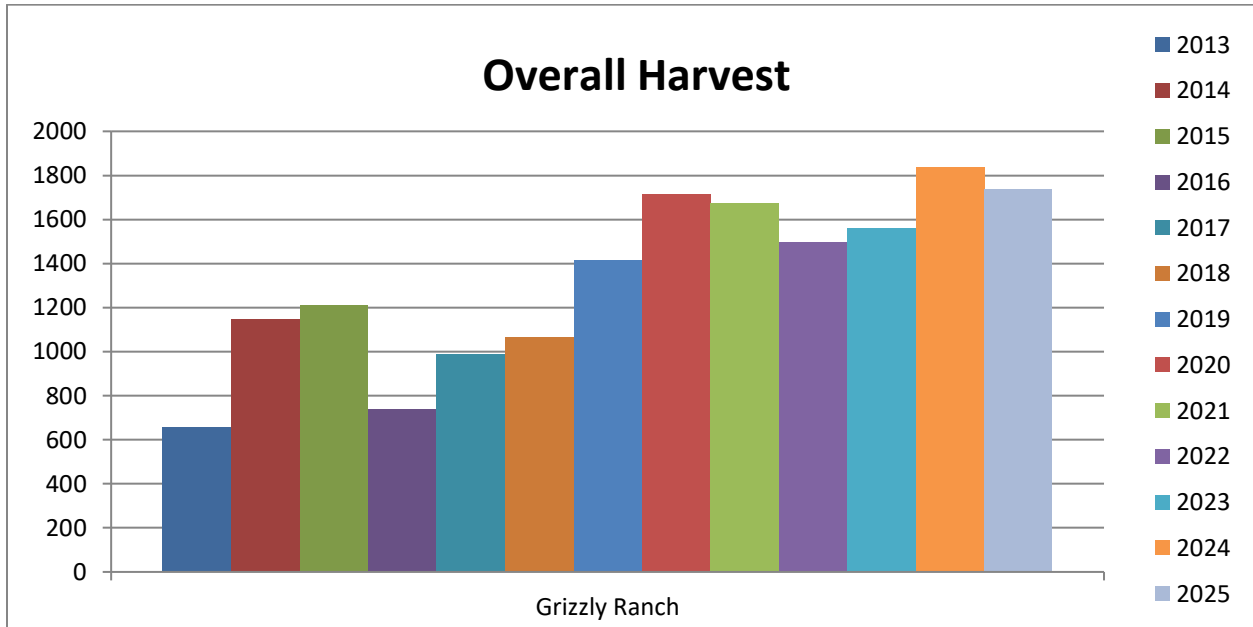

## GRIZZLY RANCH

2025-2026

Species		Blinds	Harvest	Bird AVG Per Blind
Aleutian goose	2	Blind A1	53	4.08
American wigeon	123	Blind B1	109	4.54
Blue-winged teal	1	Blind B2	101	4.04
Bufflehead	66	Blind C1	161	4.88
Canada goose	11	Blind C2	14	1.75
Canvasback	1	Blind C3	14	4.67
Cinnamon teal	32	Blind D1	293	6.51
Common goldeneye	35	Blind D2	209	5.36
Coot	24	Blind D3	172	4.65
Gadwall	20	Blind Eo/AP 1	71	3.09
Green-winged teal	838	Blind E1	205	5.39
Hooded merganser	0	Blind E2	149	4.14
White-fronted goose	30	Blind E3	184	4.97
Mallard	91			
Northern pintail	49	<b>Total # of Harvest</b>	1735	
Northern shoveler	410	<b>Total # of Hunters</b>	686	
Ring-necked duck	0	<b>AVG Per Hunter</b>	2.53	
Ruddy duck	1	<b>AVG Per Blind</b>	4.47	
Scaup	0			
Snipe	0			
Snow Goose	1			
Total	1735			

## Yearly Avg Per Hunter