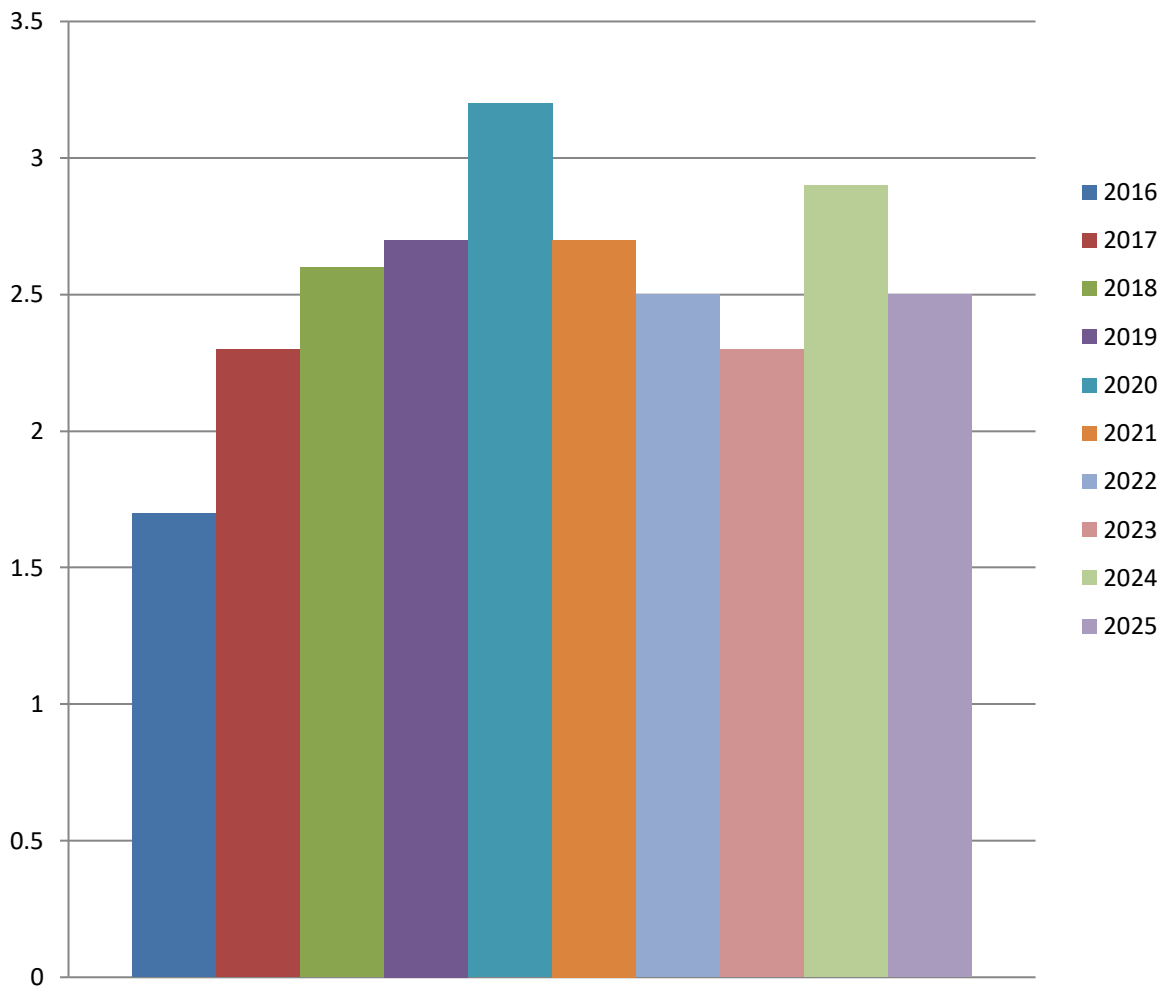

## GRIZZLY RANCH

2025-2026

Species		Blinds	Harvest	Bird AVG Per Blind
Aleutian goose	2	Blind A1	53	4.08
American wigeon	123	Blind B1	109	4.54
Blue-winged teal	1	Blind B2	101	4.04
Bufflehead	66	Blind C1	161	4.88
Canada goose	11	Blind C2	14	1.75
Canvasback	1	Blind C3	14	4.67
Cinnamon teal	32	Blind D1	293	6.51
Common goldeneye	35	Blind D2	209	5.36
Coot	24	Blind D3	172	4.65
Gadwall	20	Blind Eo/AP 1	71	3.09
Green-winged teal	838	Blind E1	205	5.39
Hooded merganser	0	Blind E2	149	4.14
White-fronted goose	30	Blind E3	184	4.97
Mallard	91			
Northern pintail	49	<b>Total # of Harvest</b>	1735	
Northern shoveler	410	<b>Total # of Hunters</b>	686	
Ring-necked duck	0	<b>AVG Per Hunter</b>	2.53	
Ruddy duck	1	<b>AVG Per Blind</b>	4.47	
Scaup	0			
Snipe	0			
Snow Goose	1			
Total	1735			

## Yearly Avg Per Hunter