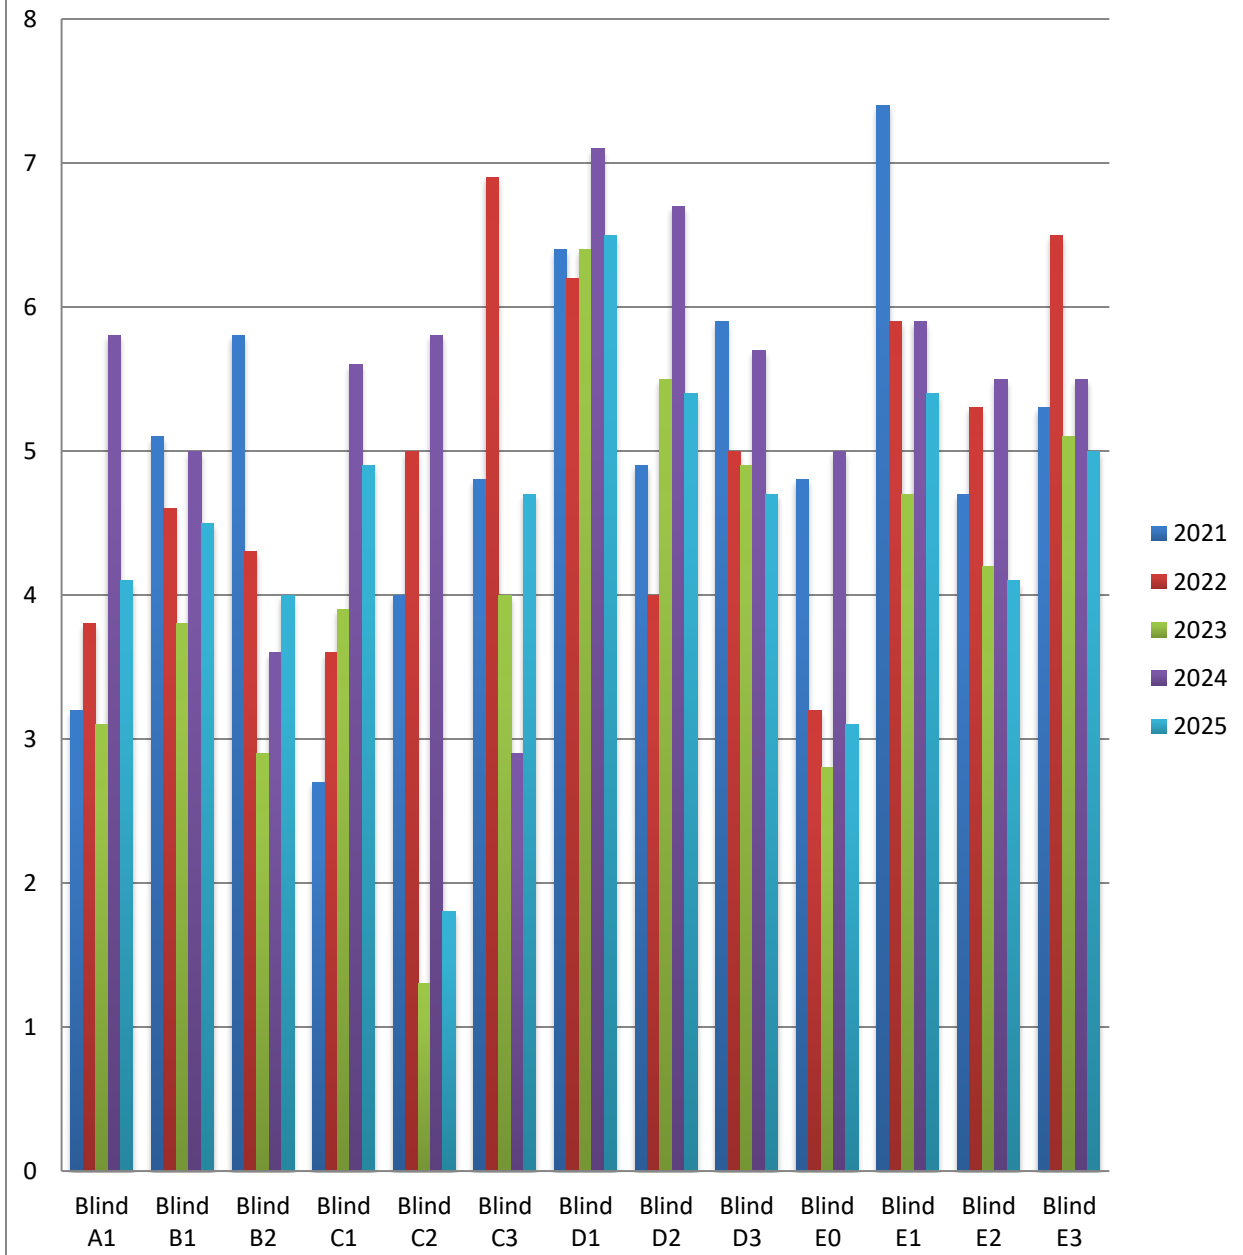

## Waterfowl Harvested Per Blind 2018-2022

- 2018
- 2019
- 2020
- 2021
- 2022

## Waterfowl Harvested Per Blind 2023-2025

### Bird Average Per Blind 2016-2020

### Bird Average Per Blind 2021-2025