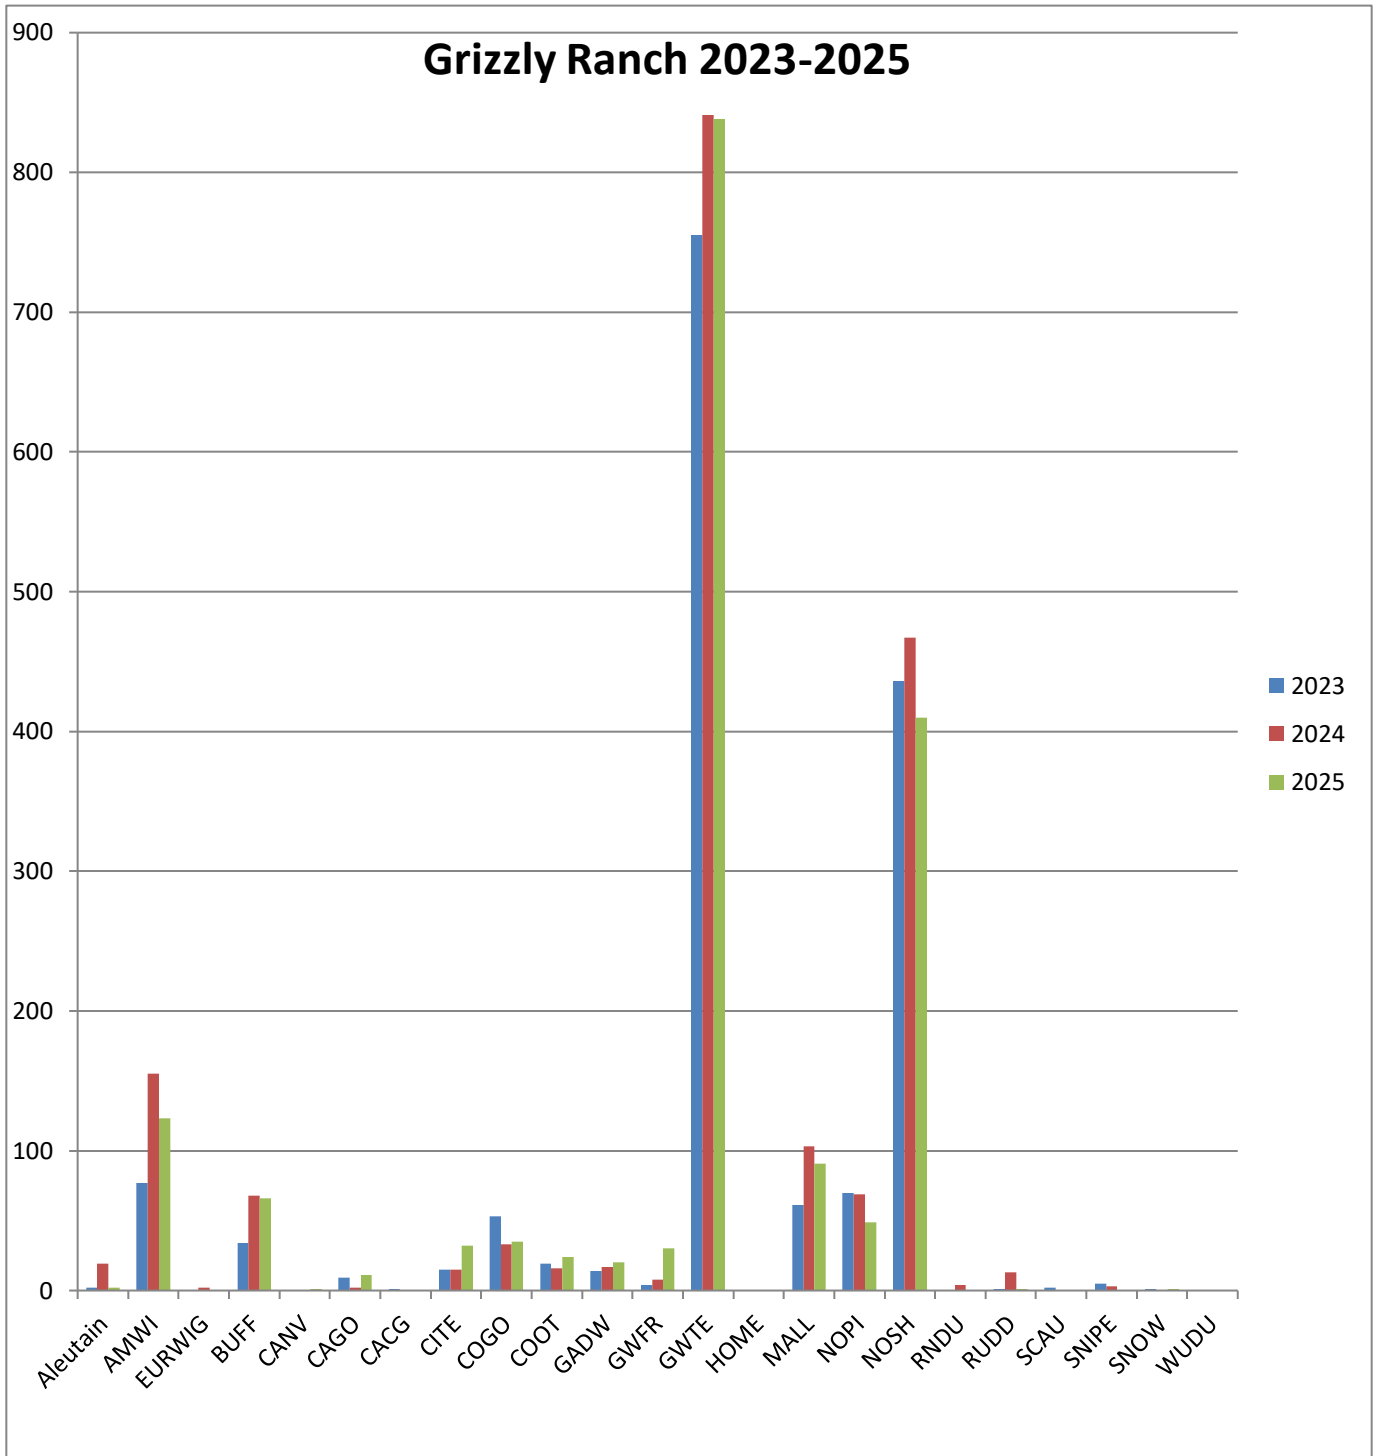

## GRIZZLY RANCH

2025-2026

Species		Blinds	Harvest	Bird AVG Per Blind
Aleutian goose	2	Blind A1	53	4.08
American wigeon	123	Blind B1	109	4.54
Blue-winged teal	1	Blind B2	101	4.04
Bufflehead	66	Blind C1	161	4.88
Canada goose	11	Blind C2	14	1.75
Canvasback	1	Blind C3	14	4.67
Cinnamon teal	32	Blind D1	293	6.51
Common goldeneye	35	Blind D2	209	5.36
Coot	24	Blind D3	172	4.65
Gadwall	20	Blind Eo/AP 1	71	3.09
Green-winged teal	838	Blind E1	205	5.39
Hooded merganser	0	Blind E2	149	4.14
White-fronted goose	30	Blind E3	184	4.97
Mallard	91			
Northern pintail	49	<b>Total # of Harvest</b>	1735	
Northern shoveler	410	<b>Total # of Hunters</b>	686	
Ring-necked duck	0	<b>AVG Per Hunter</b>	2.53	
Ruddy duck	1	<b>AVG Per Blind</b>	4.47	
Scaup	0			
Snipe	0			
Snow Goose	1			
Total	1735			

## Yearly Avg Per Hunter

## Waterfowl Harvested Per Blind 2013-2017

## Waterfowl Harvested Per Blind 2018-2022

- 2018
- 2019
- 2020
- 2021
- 2022