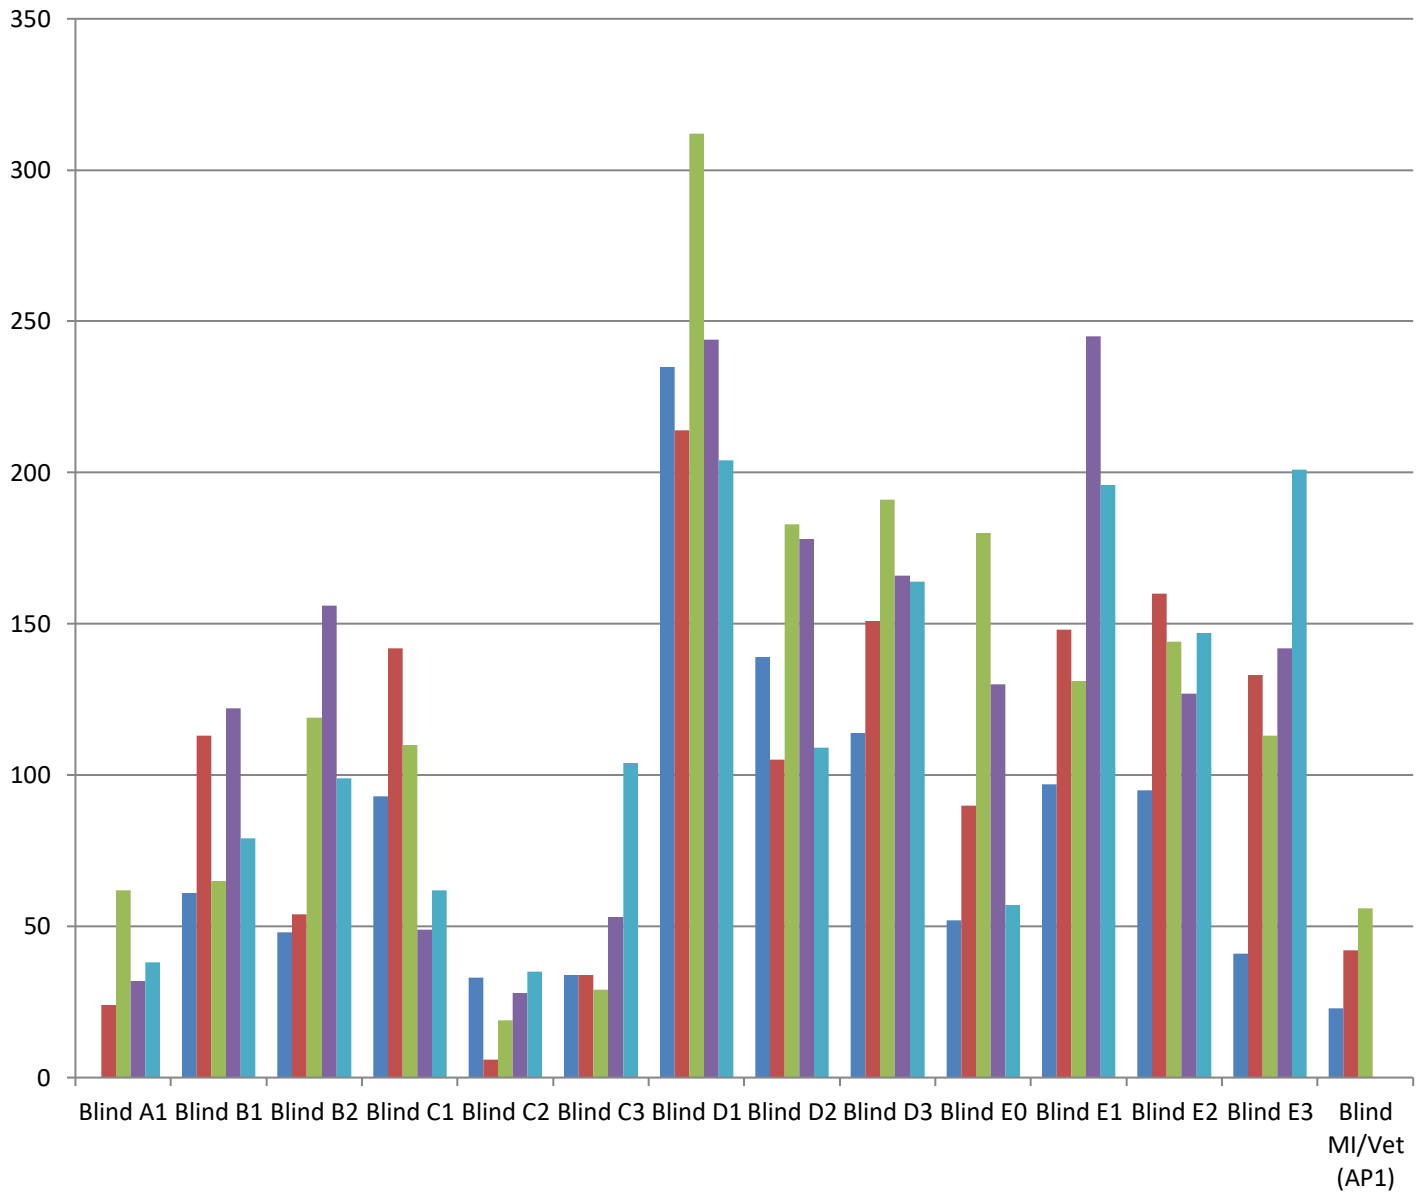

## Waterfowl Harvested Per Blind 2013-2017

## Waterfowl Harvested Per Blind 2018-2022

- 2018
- 2019
- 2020
- 2021
- 2022