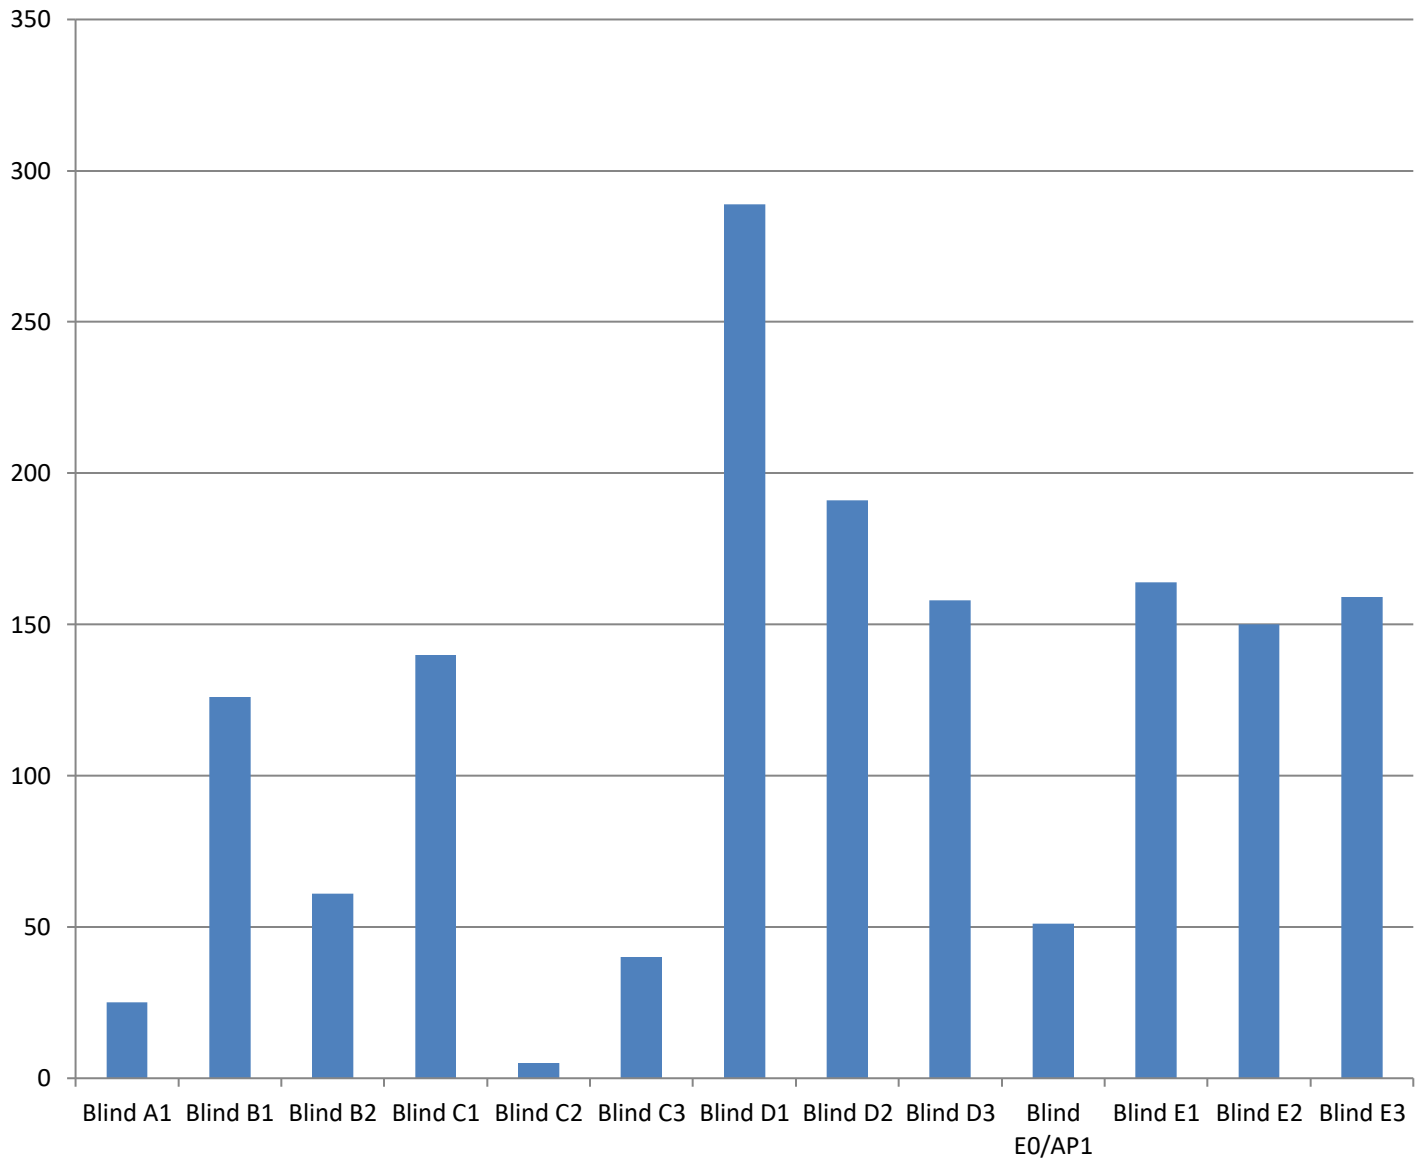

## Waterfowl Harvested Per Blind 2013-2017

## Waterfowl Harvested Per Blind 2018-2022

- 2018
- 2019
- 2020
- 2021
- 2022

## Waterfowl Harvested Per Blind 2023

■ 2023