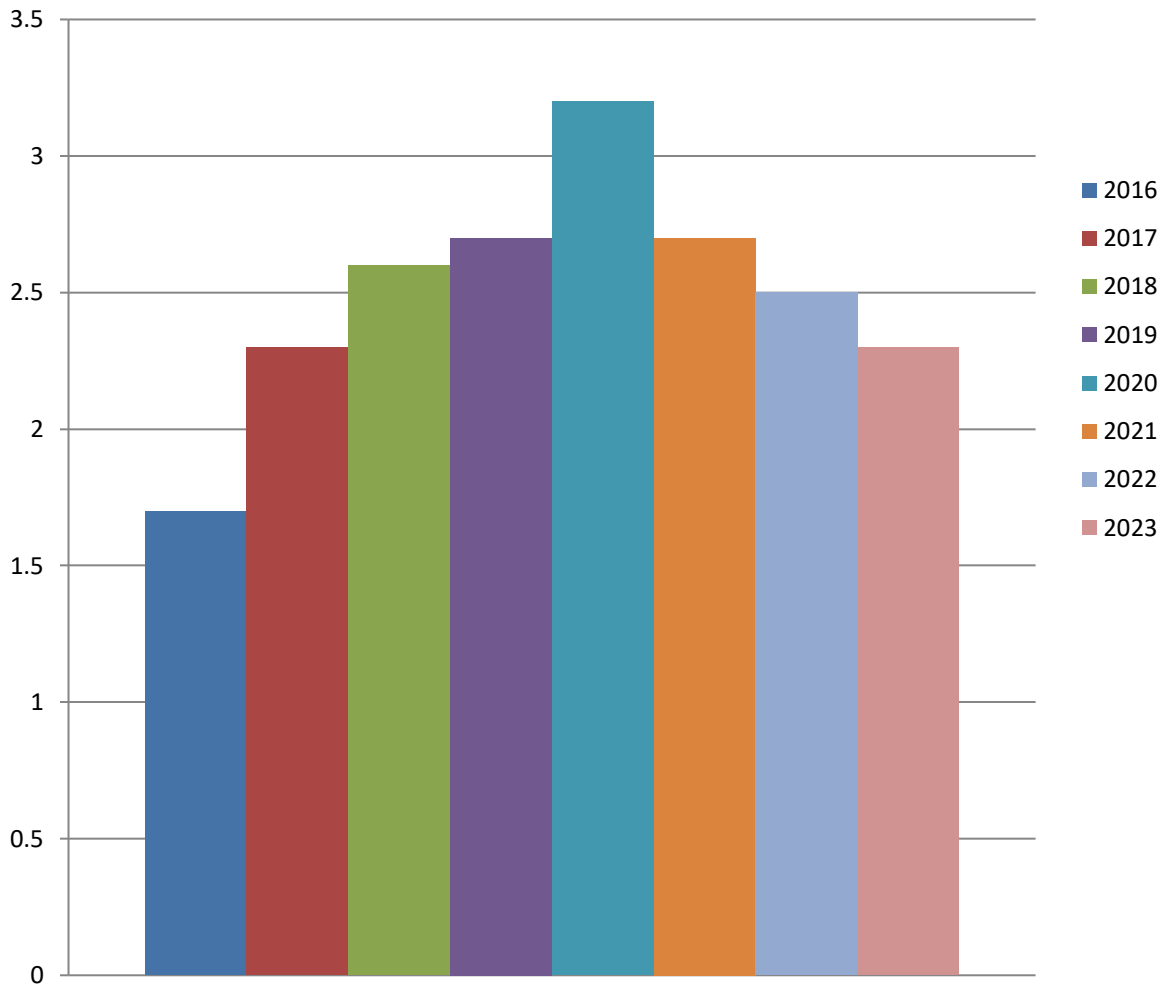

## GRIZZLY RANCH

2023-2024

Species		Blinds	Harvest	Bird AVG Per Blind
American wigeon	77	Blind A1	25	3.13
Aleutian	2	Blind B1	126	3.82
Bufflehead	34	Blind B2	61	2.90
Canada goose	9	Blind C1	140	3.89
Canvasback	0	Blind C2	5	1.25
Cinnamon teal	15	Blind C3	40	4.0
Common goldeneye	53	Blind D1	289	6.42
Coot	19	Blind D2	191	5.46
Eurasian wigeon	0	Blind D3	158	4.94
Gadwall	14	Blind Eo/AP 1	51	2.83
Green-winged teal	755	Blind E1	164	4.69
Hooded merganser	0	Blind E2	150	4.17
White-fronted goose	4	Blind E3	159	5.13
Cackler	1			
Mallard	61	<b>Total # of Harvest</b>	1559	
Northern pintail	70	<b>Total # of Hunters</b>	686	
Northern shoveler	436	<b>AVG Per Hunter</b>	2.3	
Ruddy duck	1	<b>AVG Per Blind</b>	4.04	
Scaup	2			
Snipe	5			
Snow Goose	1			
Total	1559			

## Yearly Avg Per Hunter