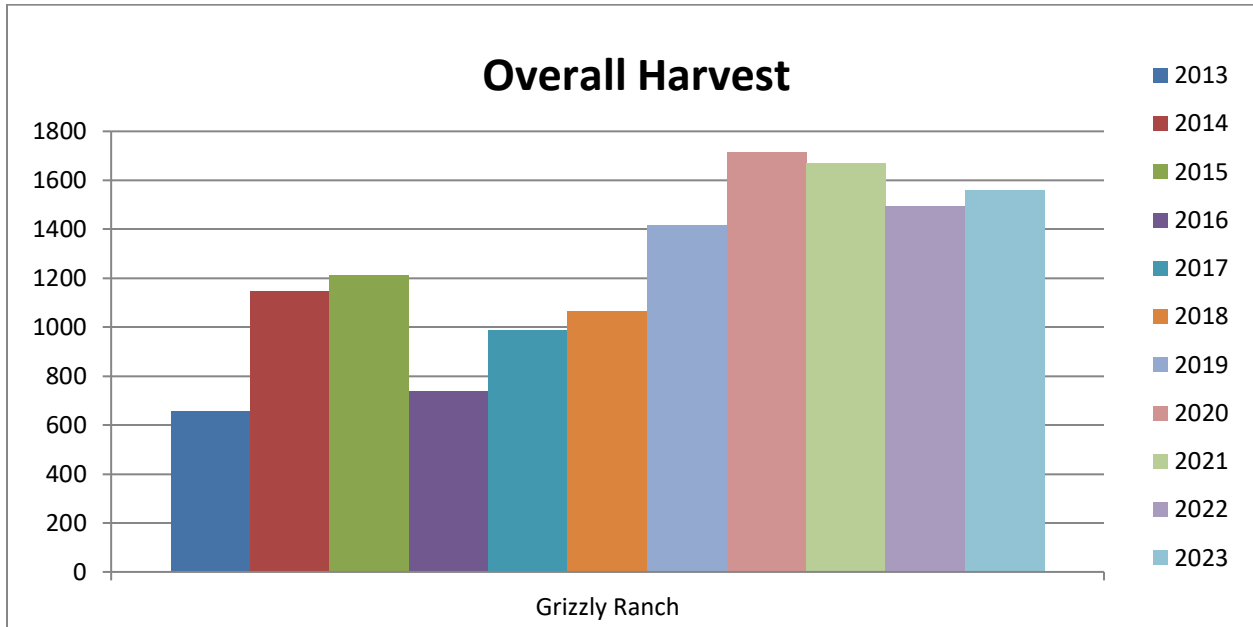

## GRIZZLY RANCH

2023-2024

Species		Blinds	Harvest	Bird AVG Per Blind
American wigeon	77	Blind A1	25	3.13
Aleutian	2	Blind B1	126	3.82
Bufflehead	34	Blind B2	61	2.90
Canada goose	9	Blind C1	140	3.89
Canvasback	0	Blind C2	5	1.25
Cinnamon teal	15	Blind C3	40	4.0
Common goldeneye	53	Blind D1	289	6.42
Coot	19	Blind D2	191	5.46
Eurasian wigeon	0	Blind D3	158	4.94
Gadwall	14	Blind Eo/AP 1	51	2.83
Green-winged teal	755	Blind E1	164	4.69
Hooded merganser	0	Blind E2	150	4.17
White-fronted goose	4	Blind E3	159	5.13
Cackler	1			
Mallard	61	<b>Total # of Harvest</b>	1559	
Northern pintail	70	<b>Total # of Hunters</b>	686	
Northern shoveler	436	<b>AVG Per Hunter</b>	2.3	
Ruddy duck	1	<b>AVG Per Blind</b>	4.04	
Scaup	2			
Snipe	5			
Snow Goose	1			
Total	1559			

## Yearly Avg Per Hunter