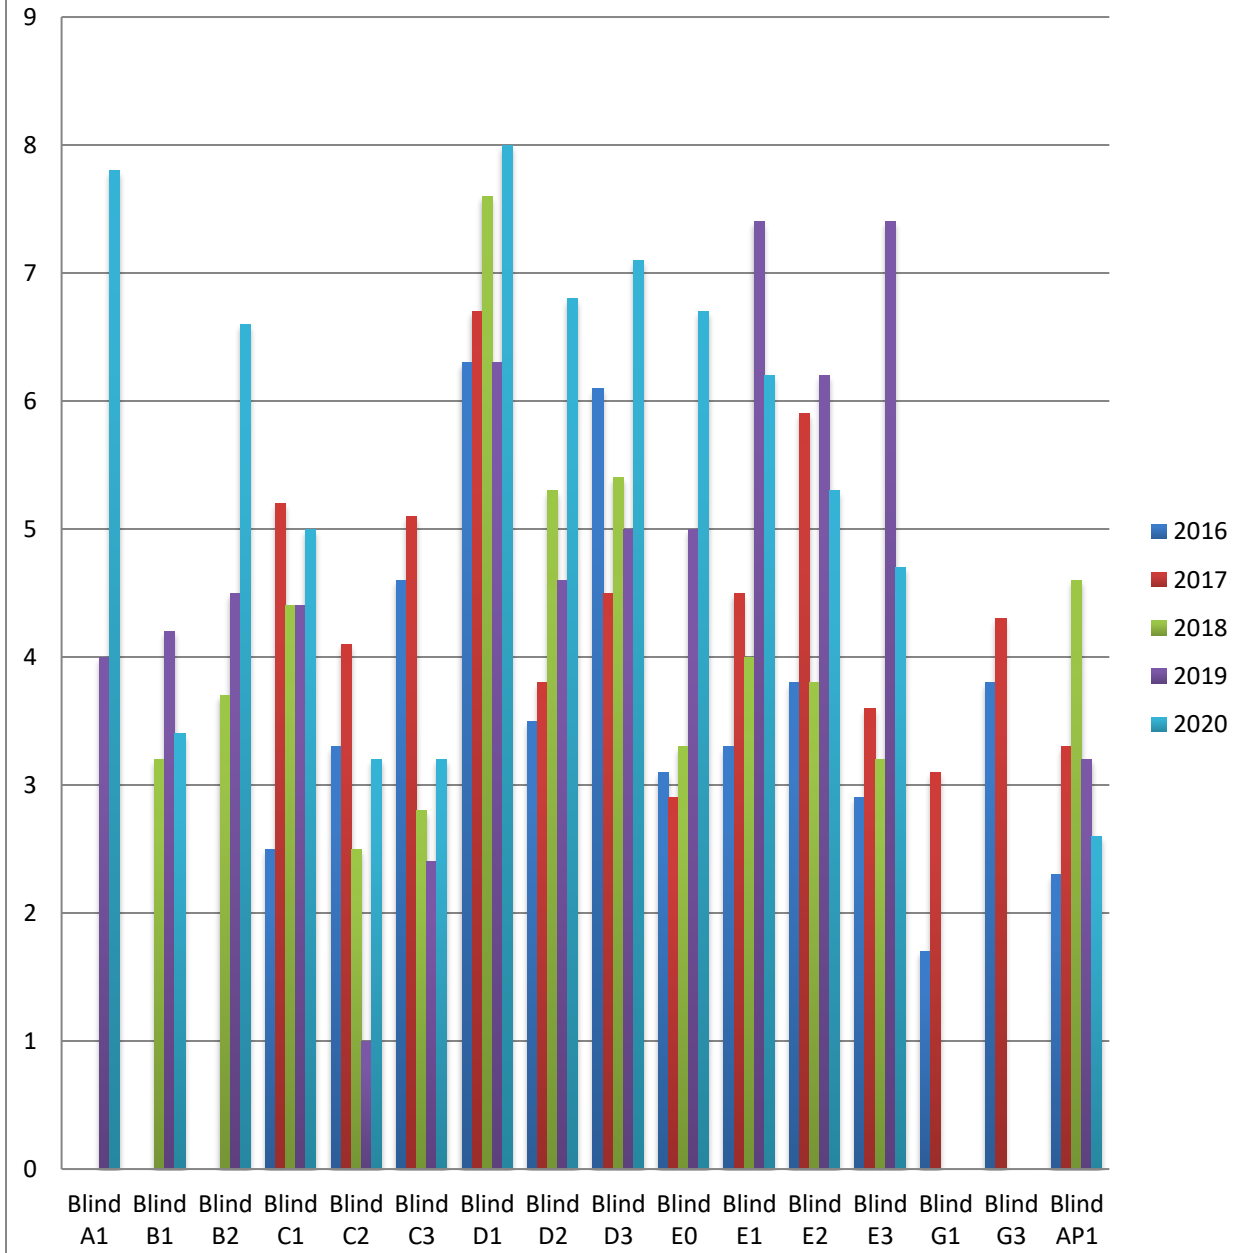

## Waterfowl Harvested Per Blind 2013-2017

## Waterfowl Harvested Per Blind 2018-2022

- 2018
- 2019
- 2020
- 2021
- 2022

## Waterfowl Harvested Per Blind 2023

■ 2023

### Bird Average Per Blind 2016-2020