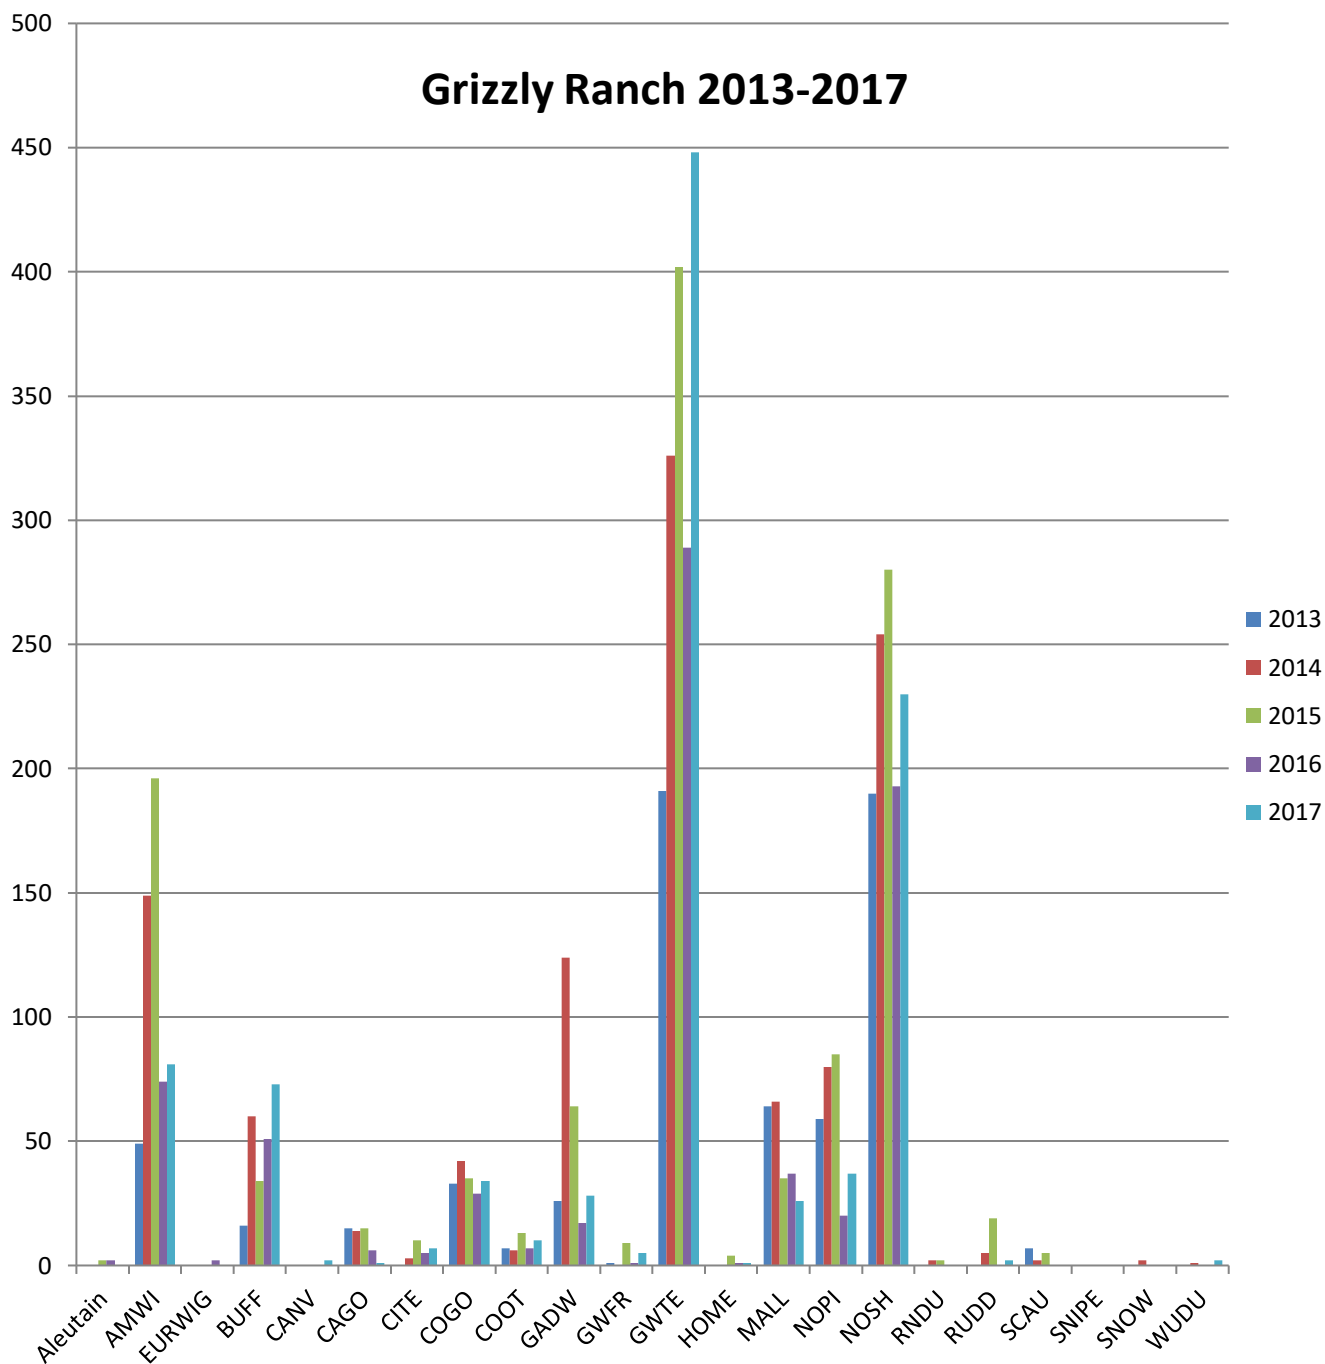

Grizzly Ranch 2013-2017