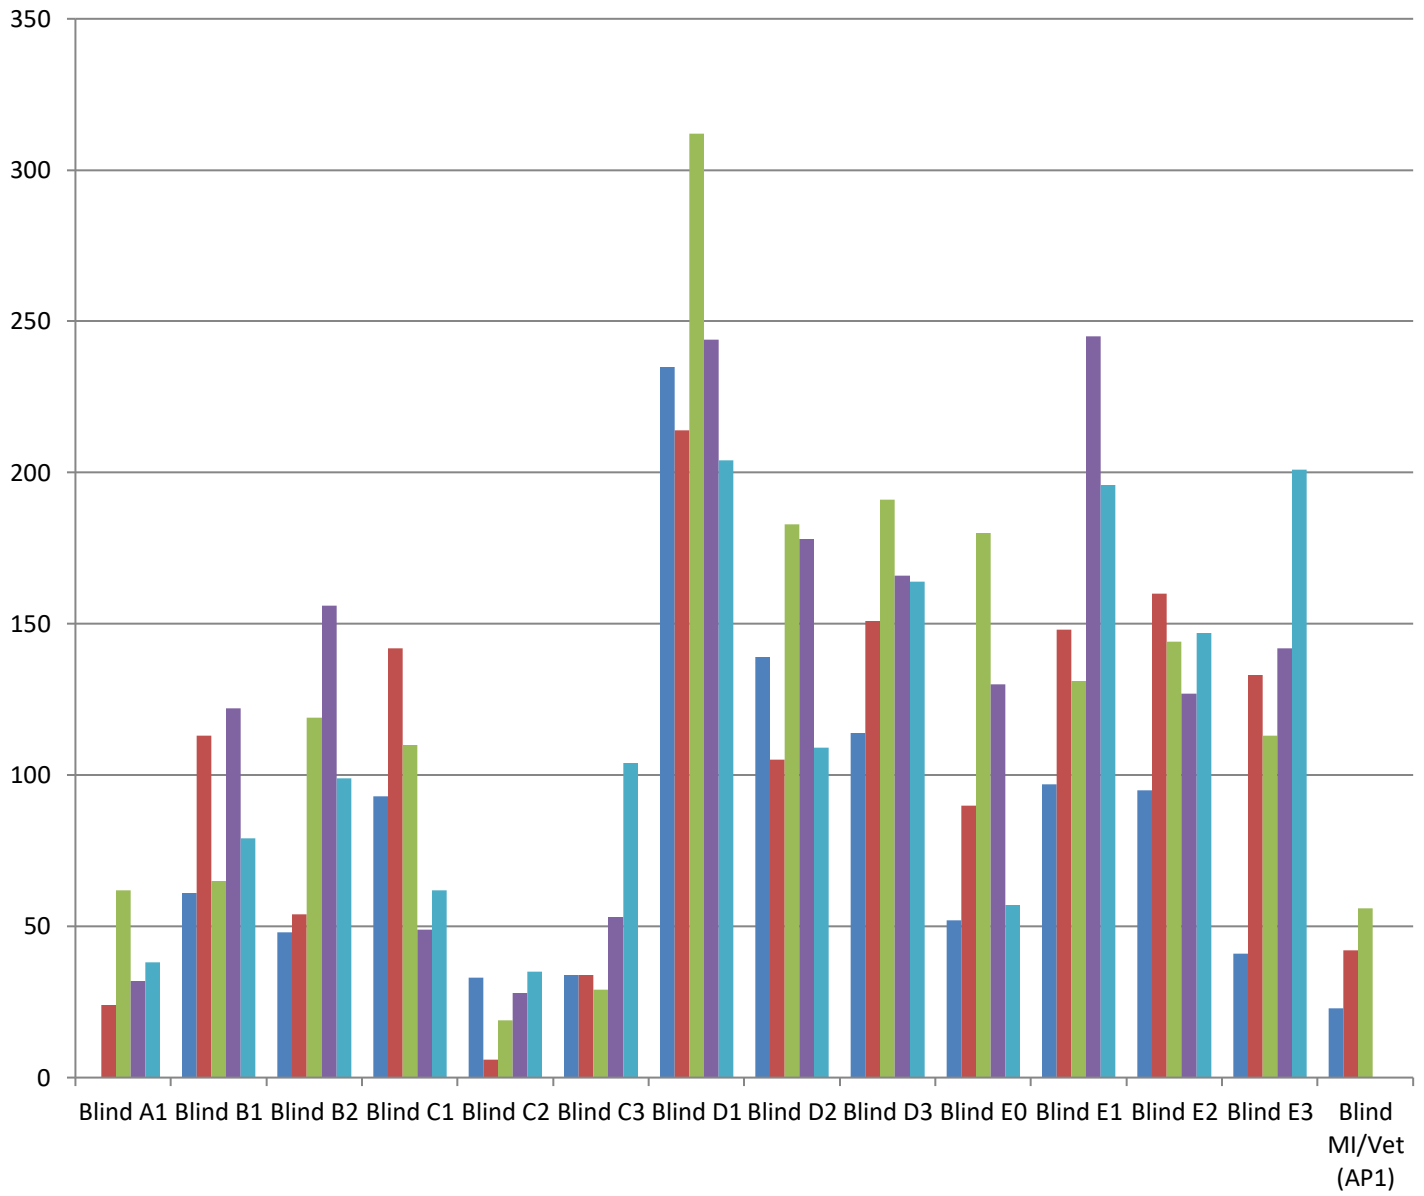

### Grizzly Ranch 2013-2017

## Waterfowl Harvested Per Blind 2013-2017

## Waterfowl Harvested Per Blind 2018-2022

- 2018
- 2019
- 2020
- 2021
- 2022