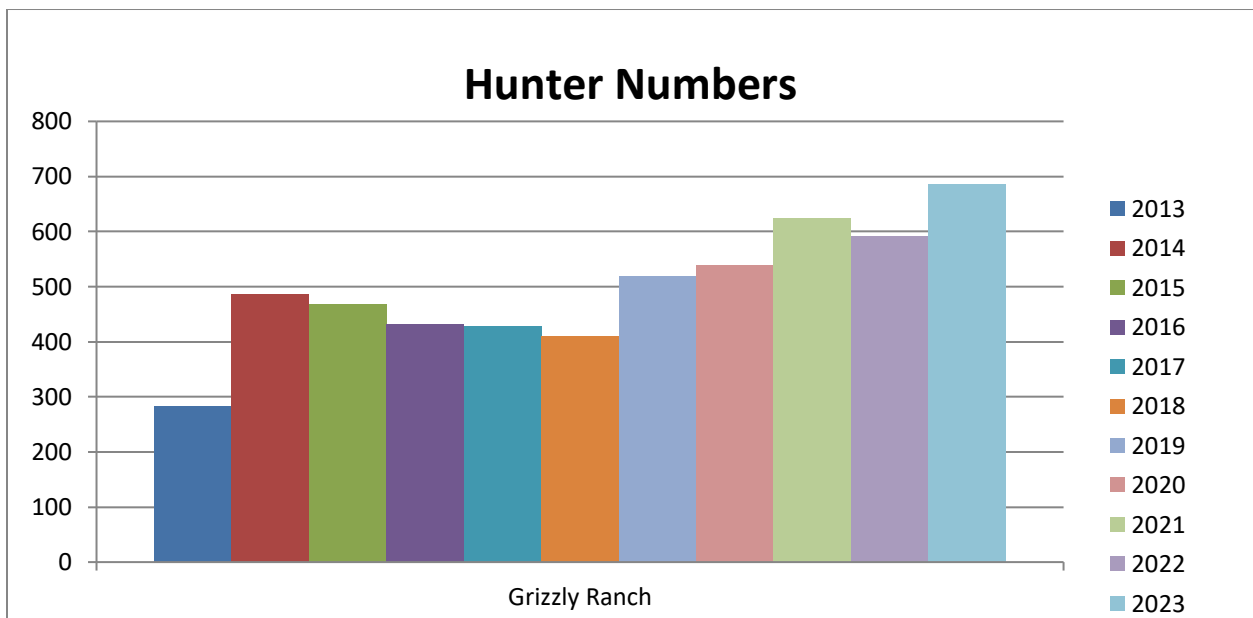

## GRIZZLY RANCH

2023-2024

Species		Blinds	Harvest	Bird AVG Per Blind
American wigeon	77	Blind A1	25	3.13
Aleutian	2	Blind B1	126	3.82
Bufflehead	34	Blind B2	61	2.90
Canada goose	9	Blind C1	140	3.89
Canvasback	0	Blind C2	5	1.25
Cinnamon teal	15	Blind C3	40	4.0
Common goldeneye	53	Blind D1	289	6.42
Coot	19	Blind D2	191	5.46
Eurasian wigeon	0	Blind D3	158	4.94
Gadwall	14	Blind Eo/AP 1	51	2.83
Green-winged teal	755	Blind E1	164	4.69
Hooded merganser	0	Blind E2	150	4.17
White-fronted goose	4	Blind E3	159	5.13
Cackler	1			
Mallard	61	<b>Total # of Harvest</b>	1559	
Northern pintail	70	<b>Total # of Hunters</b>	686	
Northern shoveler	436	<b>AVG Per Hunter</b>	2.3	
Ruddy duck	1	<b>AVG Per Blind</b>	4.04	
Scaup	2			
Snipe	5			
Snow Goose	1			
Total	1559			

## Yearly Avg Per Hunter