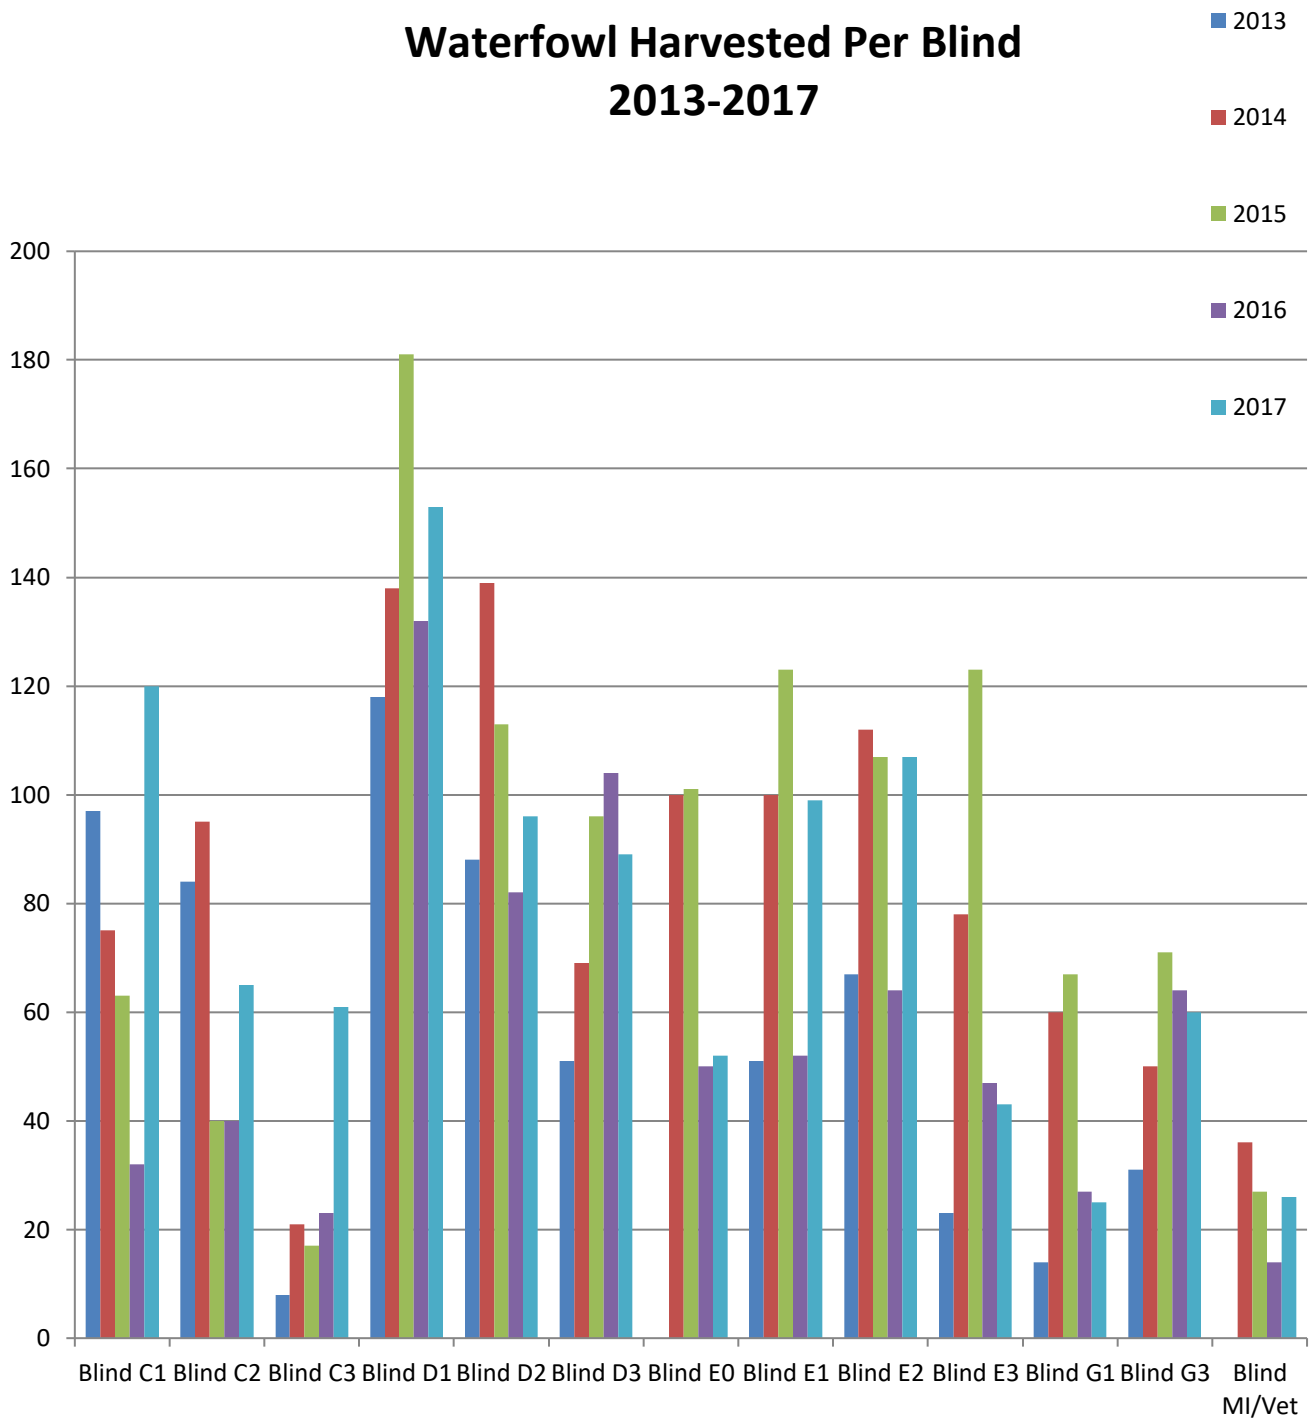

### Grizzly Ranch 2013-2017

## Waterfowl Harvested Per Blind 2013-2017

## Waterfowl Harvested Per Blind 2018-2022

- 2018
- 2019
- 2020
- 2021
- 2022