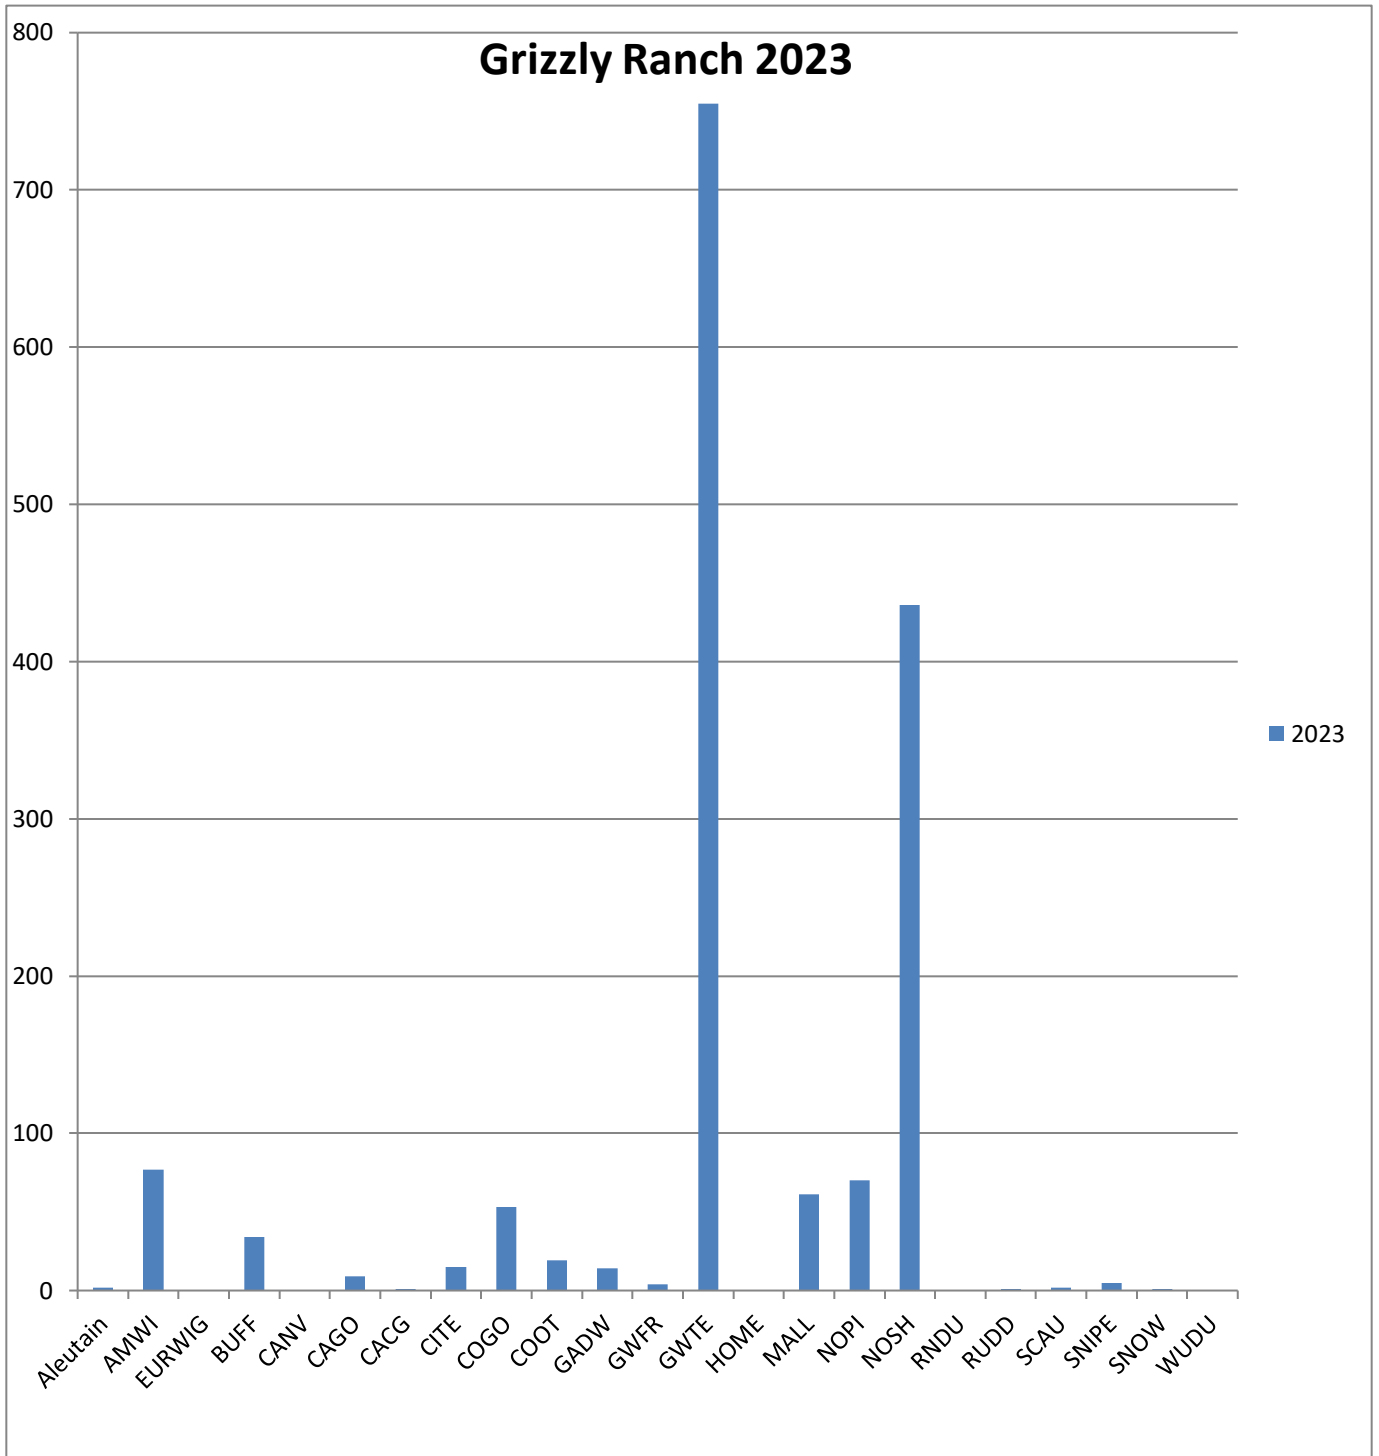

## GRIZZLY RANCH

2023-2024

Species		Blinds	Harvest	Bird AVG Per Blind
American wigeon	77	Blind A1	25	3.13
Aleutian	2	Blind B1	126	3.82
Bufflehead	34	Blind B2	61	2.90
Canada goose	9	Blind C1	140	3.89
Canvasback	0	Blind C2	5	1.25
Cinnamon teal	15	Blind C3	40	4.0
Common goldeneye	53	Blind D1	289	6.42
Coot	19	Blind D2	191	5.46
Eurasian wigeon	0	Blind D3	158	4.94
Gadwall	14	Blind Eo/AP 1	51	2.83
Green-winged teal	755	Blind E1	164	4.69
Hooded merganser	0	Blind E2	150	4.17
White-fronted goose	4	Blind E3	159	5.13
Cackler	1			
Mallard	61	<b>Total # of Harvest</b>	1559	
Northern pintail	70	<b>Total # of Hunters</b>	686	
Northern shoveler	436	<b>AVG Per Hunter</b>	2.3	
Ruddy duck	1	<b>AVG Per Blind</b>	4.04	
Scaup	2			
Snipe	5			
Snow Goose	1			
Total	1559			

## Yearly Avg Per Hunter

## Waterfowl Harvested Per Blind 2013-2017

## Waterfowl Harvested Per Blind 2018-2022

- 2018
- 2019
- 2020
- 2021
- 2022