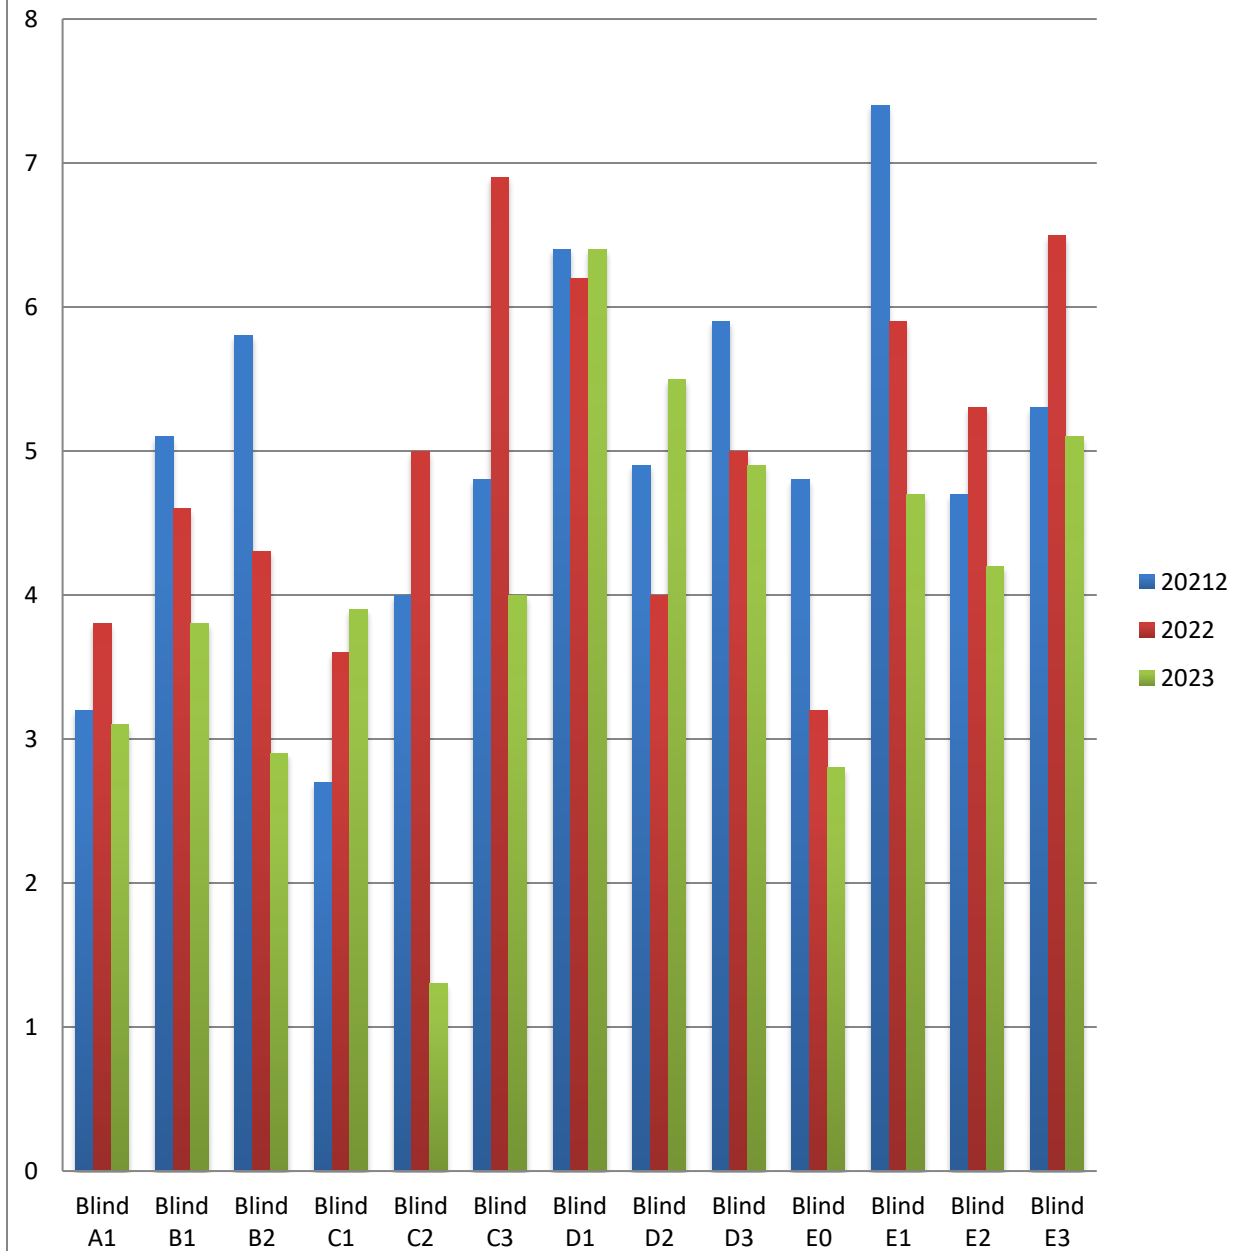

## Waterfowl Harvested Per Blind 2018-2022

- 2018
- 2019
- 2020
- 2021
- 2022

## Waterfowl Harvested Per Blind 2023

■ 2023

### Bird Average Per Blind 2016-2020

### Bird Average Per Blind 2021-2023