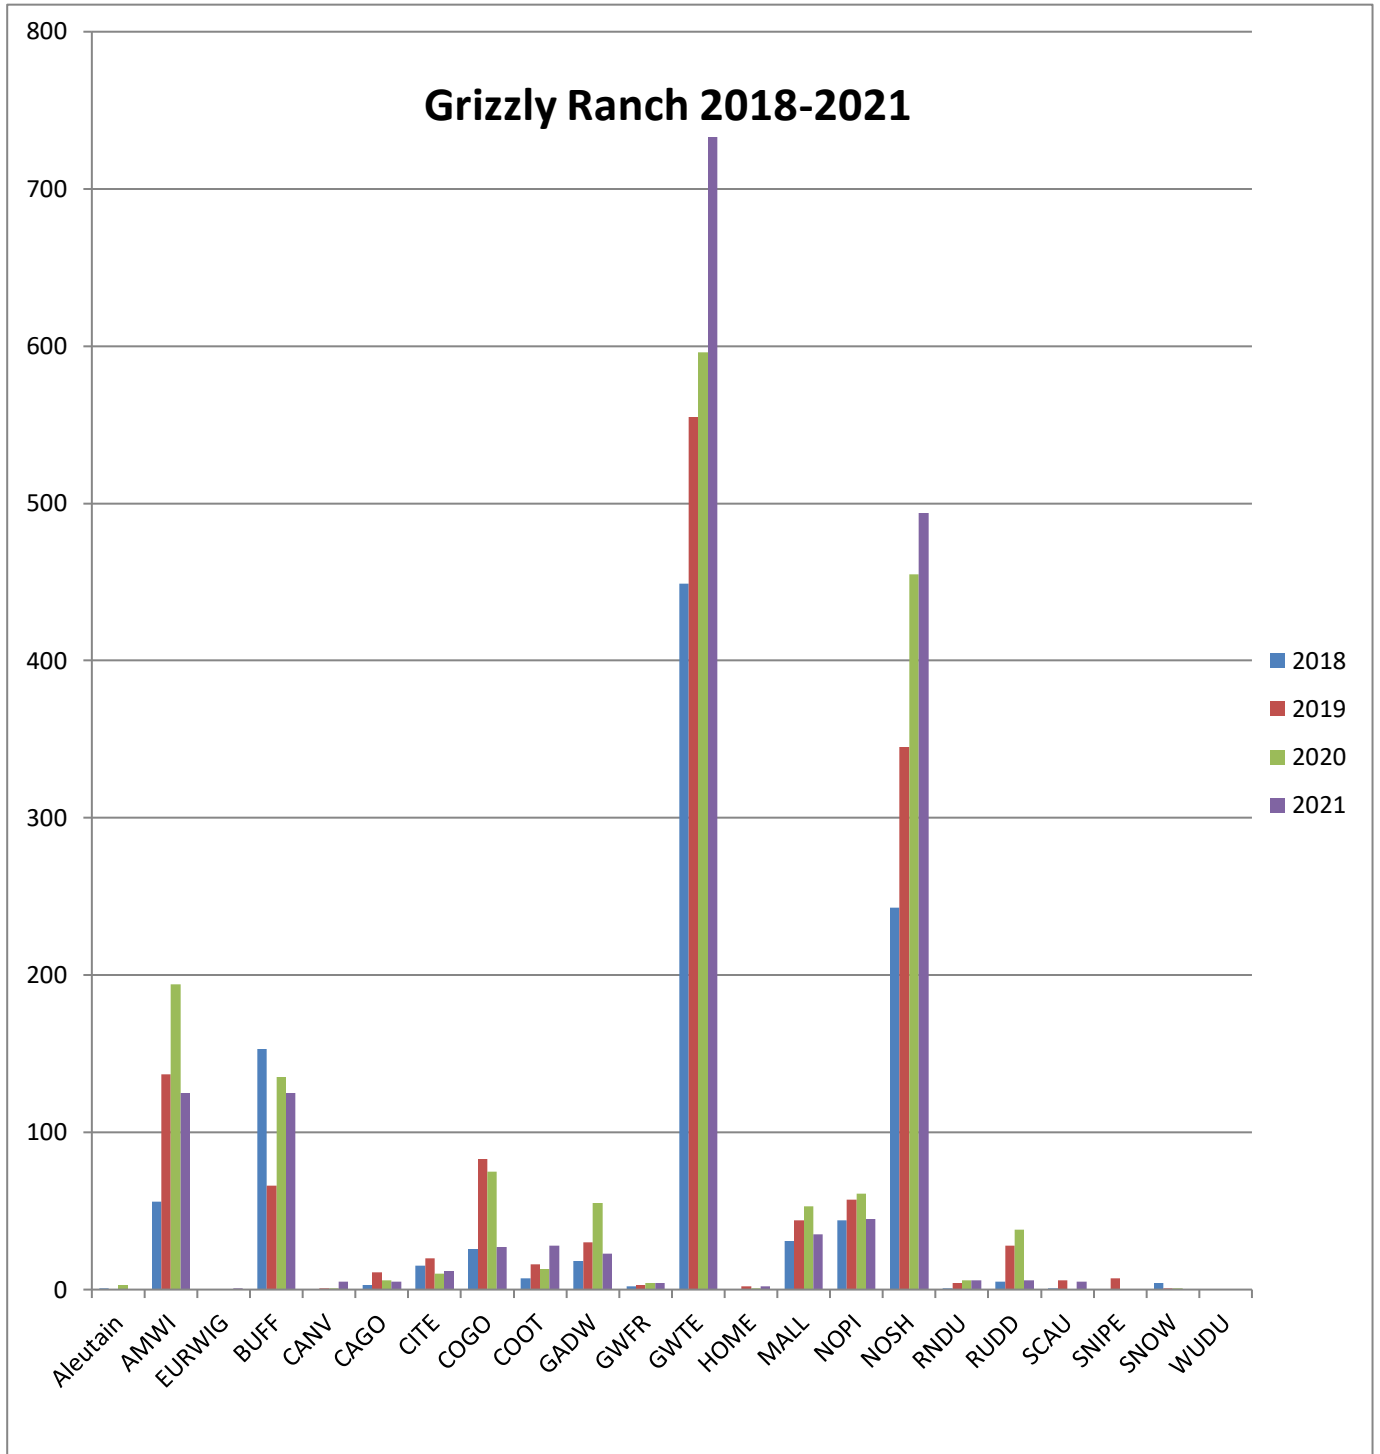

GRIZZLY RANCH

2021-2022

Species		Blinds	Harvest	Bird AVG Per Blind
American wigeon	125	Blind A1	32	3.2
Bufflehead	125	Blind B1	122	5.1
Canada goose	5	Blind B2	156	5.8
Canvasback	5	Blind C1	49	2.7
Cinnamon teal	12	Blind C2	28	4.0
Common goldeneye	27	Blind C3	53	4.8
Coot	28	Blind D1	244	6.4
Eurasian wigeon	1	Blind D2	178	4.9
Gadwall	23	Blind D3	166	5.9
Green-winged teal	733	Blind E0/AP 1	130	4.8
Hooded merganser	2	Blind E1	245	7.4
White-fronted goose	4	Blind E2	127	4.7
Cackler	1	Blind E3	142	5.3
Mallard	35			
Northern pintail	45	Total # of Harvest	1672	
Northern shoveler	494	Total # of Hunters	625	
Redhead	0	AVG Per Hunter	2.7	
Ruddy duck	6	AVG Per Blind	5.0	
Ring-necked duck	6			
Scaup	5			
Total	1672			

Grizzly Ranch 2013-2017

Waterfowl Harvested Per Blind 2013-2017

Waterfowl Harvested Per Blind 2018-2021

Bird Average Per Blind

Hunt Program

Grizzly Ranch Blind Map