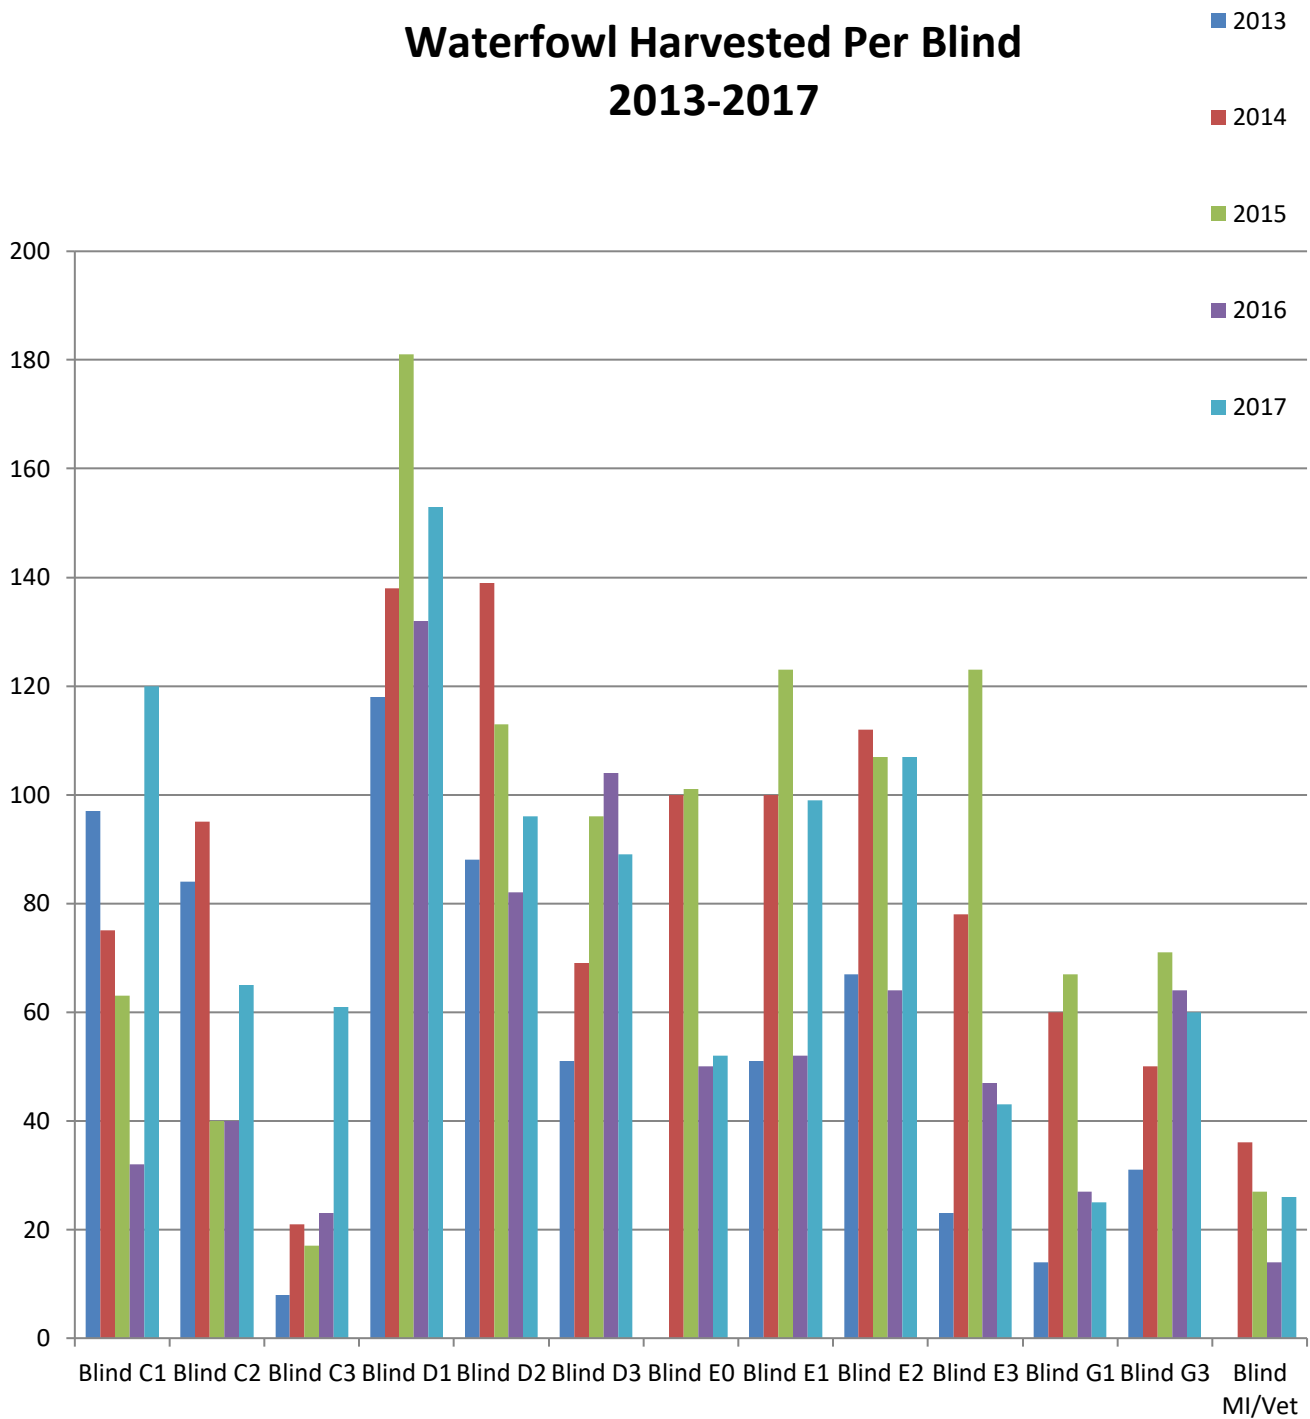

Waterfowl Harvested Per Blind 2013-2017