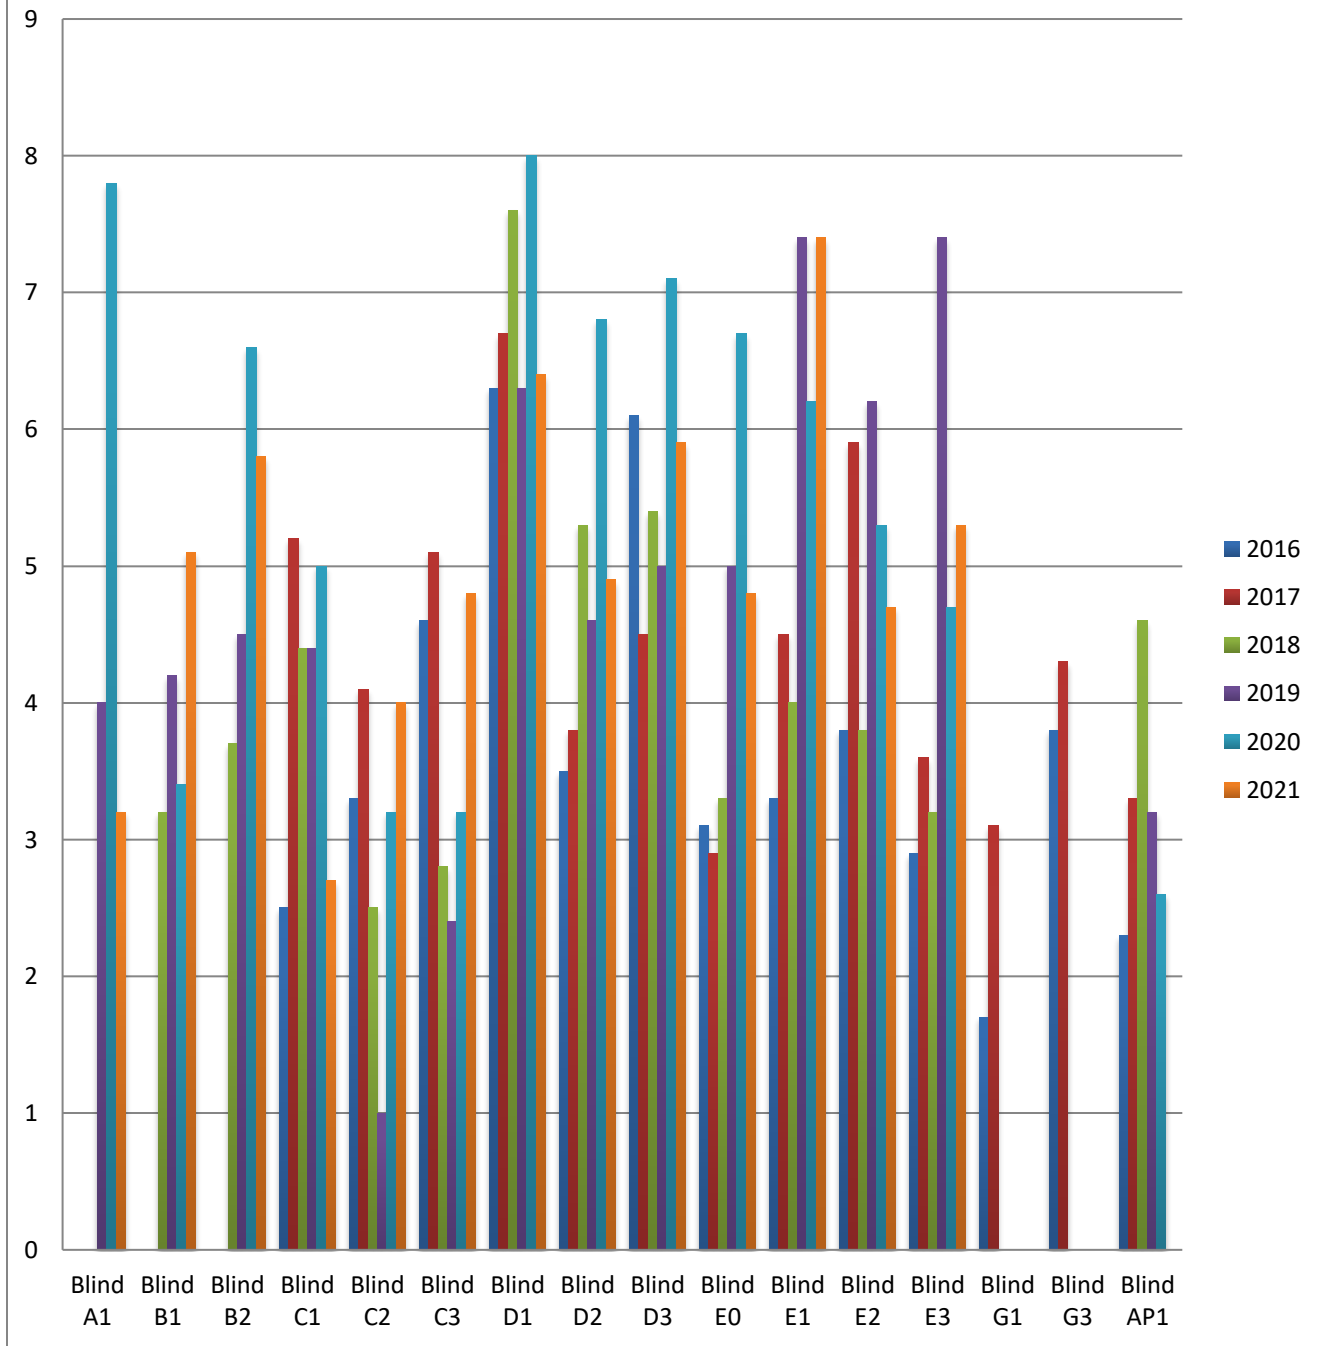

GRIZZLY RANCH

2021-2022

Species		Blinds	Harvest	Bird AVG Per Blind
American wigeon	125	Blind A1	32	3.2
Bufflehead	125	Blind B1	122	5.1
Canada goose	5	Blind B2	156	5.8
Canvasback	5	Blind C1	49	2.7
Cinnamon teal	12	Blind C2	28	4.0
Common goldeneye	27	Blind C3	53	4.8
Coot	28	Blind D1	244	6.4
Eurasian wigeon	1	Blind D2	178	4.9
Gadwall	23	Blind D3	166	5.9
Green-winged teal	733	Blind E0/AP 1	130	4.8
Hooded merganser	2	Blind E1	245	7.4
White-fronted goose	4	Blind E2	127	4.7
Cackler	1	Blind E3	142	5.3
Mallard	35			
Northern pintail	45	Total # of Harvest	1672	
Northern shoveler	494	Total # of Hunters	625	
Redhead	0	AVG Per Hunter	2.7	
Ruddy duck	6	AVG Per Blind	5.0	
Ring-necked duck	6			
Scaup	5			
Total	1672			

Grizzly Ranch 2013-2017

Waterfowl Harvested Per Blind 2013-2017

Waterfowl Harvested Per Blind 2018-2021

Bird Average Per Blind

Hunt Program

Grizzly Ranch Blind Map