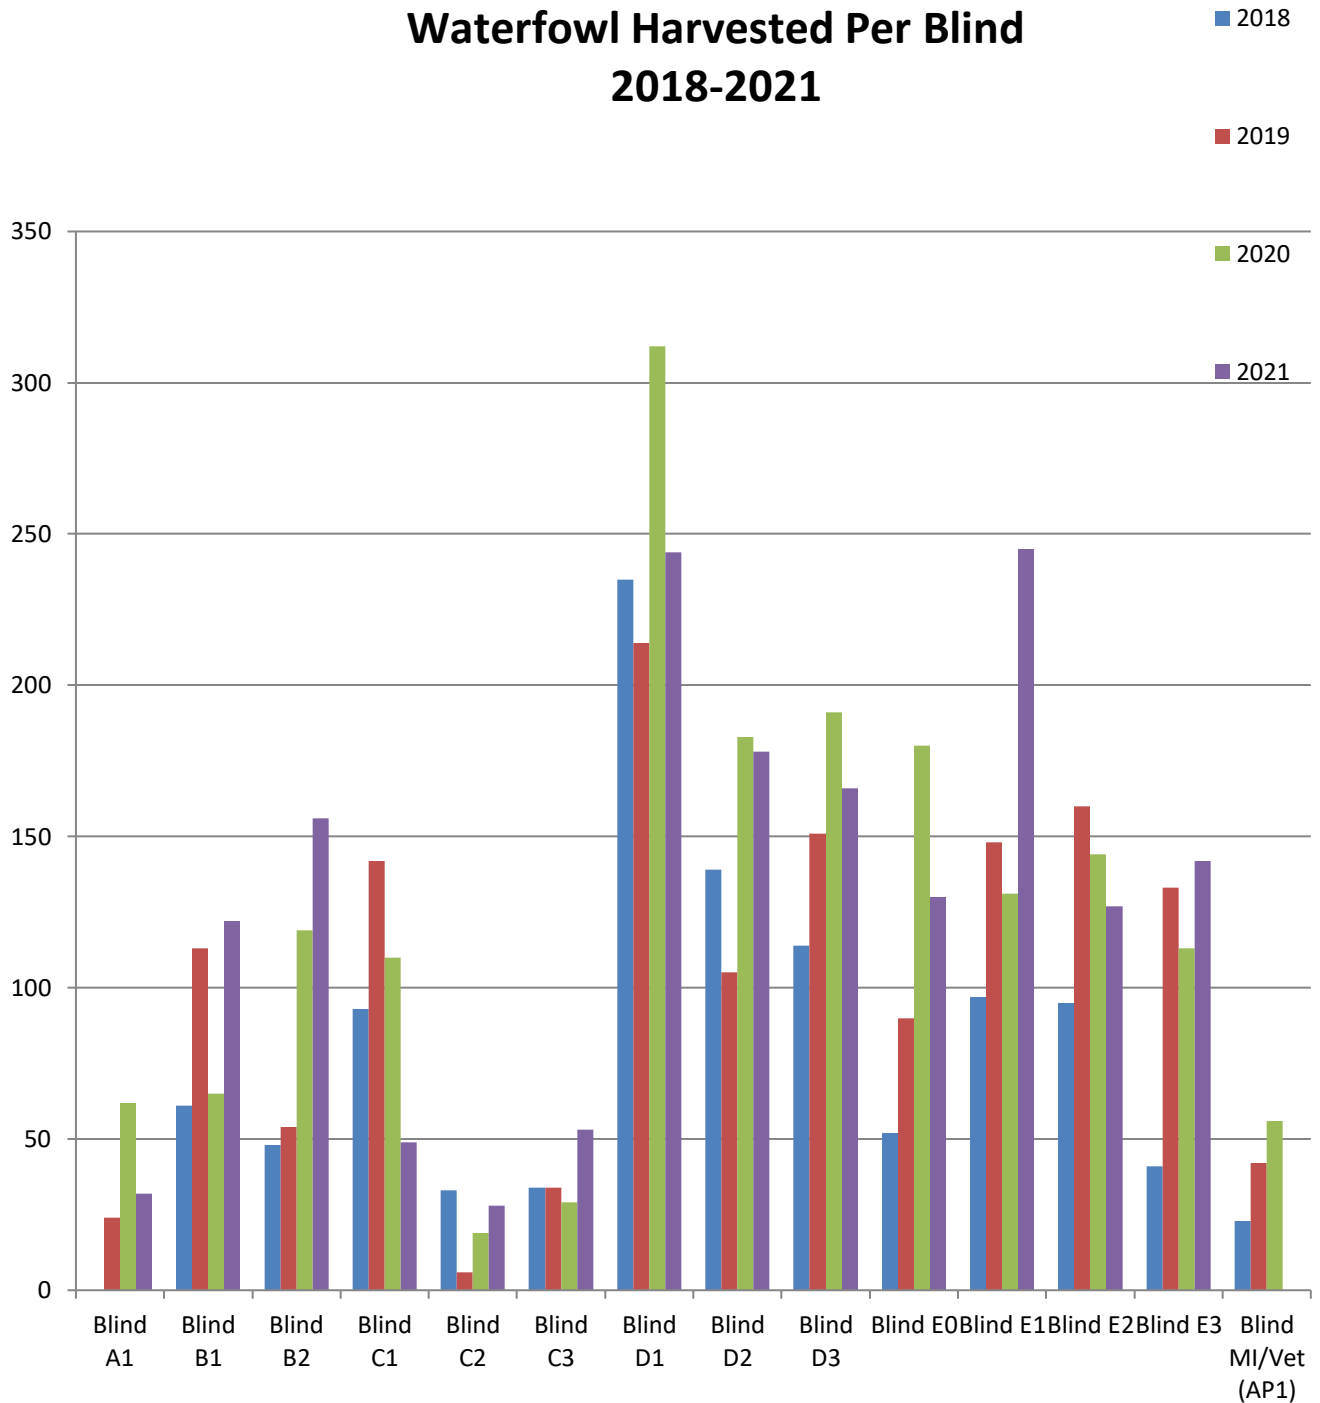

GRIZZLY RANCH

2021-2022

Species		Blinds	Harvest	Bird AVG Per Blind
American wigeon	125	Blind A1	32	3.2
Bufflehead	125	Blind B1	122	5.1
Canada goose	5	Blind B2	156	5.8
Canvasback	5	Blind C1	49	2.7
Cinnamon teal	12	Blind C2	28	4.0
Common goldeneye	27	Blind C3	53	4.8
Coot	28	Blind D1	244	6.4
Eurasian wigeon	1	Blind D2	178	4.9
Gadwall	23	Blind D3	166	5.9
Green-winged teal	733	Blind E0/AP 1	130	4.8
Hooded merganser	2	Blind E1	245	7.4
White-fronted goose	4	Blind E2	127	4.7
Cackler	1	Blind E3	142	5.3
Mallard	35			
Northern pintail	45	Total # of Harvest	1672	
Northern shoveler	494	Total # of Hunters	625	
Redhead	0	AVG Per Hunter	2.7	
Ruddy duck	6	AVG Per Blind	5.0	
Ring-necked duck	6			
Scaup	5			
Total	1672			

Grizzly Ranch 2013-2017

Waterfowl Harvested Per Blind 2013-2017

Waterfowl Harvested Per Blind 2018-2021

Bird Average Per Blind

Hunt Program

Grizzly Ranch Blind Map