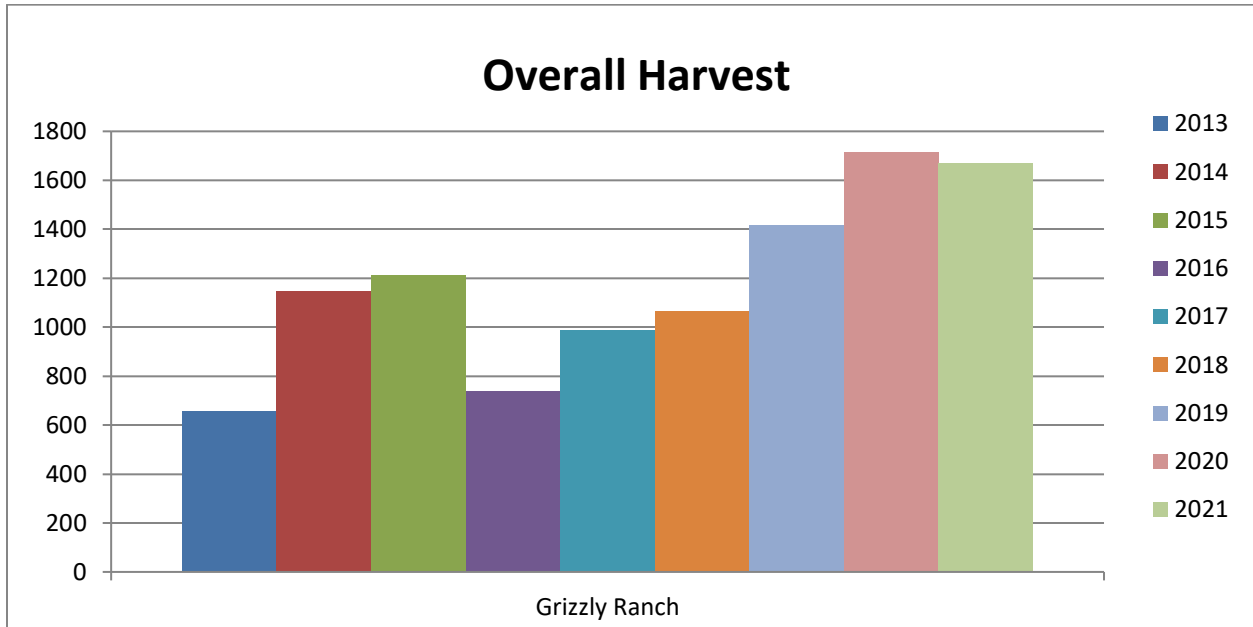

GRIZZLY RANCH

2021-2022

Species		Blinds	Harvest	Bird AVG Per Blind
American wigeon	125	Blind A1	32	3.2
Bufflehead	125	Blind B1	122	5.1
Canada goose	5	Blind B2	156	5.8
Canvasback	5	Blind C1	49	2.7
Cinnamon teal	12	Blind C2	28	4.0
Common goldeneye	27	Blind C3	53	4.8
Coot	28	Blind D1	244	6.4
Eurasian wigeon	1	Blind D2	178	4.9
Gadwall	23	Blind D3	166	5.9
Green-winged teal	733	Blind E0/AP 1	130	4.8
Hooded merganser	2	Blind E1	245	7.4
White-fronted goose	4	Blind E2	127	4.7
Cackler	1	Blind E3	142	5.3
Mallard	35			
Northern pintail	45	Total # of Harvest	1672	
Northern shoveler	494	Total # of Hunters	625	
Redhead	0	AVG Per Hunter	2.7	
Ruddy duck	6	AVG Per Blind	5.0	
Ring-necked duck	6			
Scaup	5			
Total	1672			