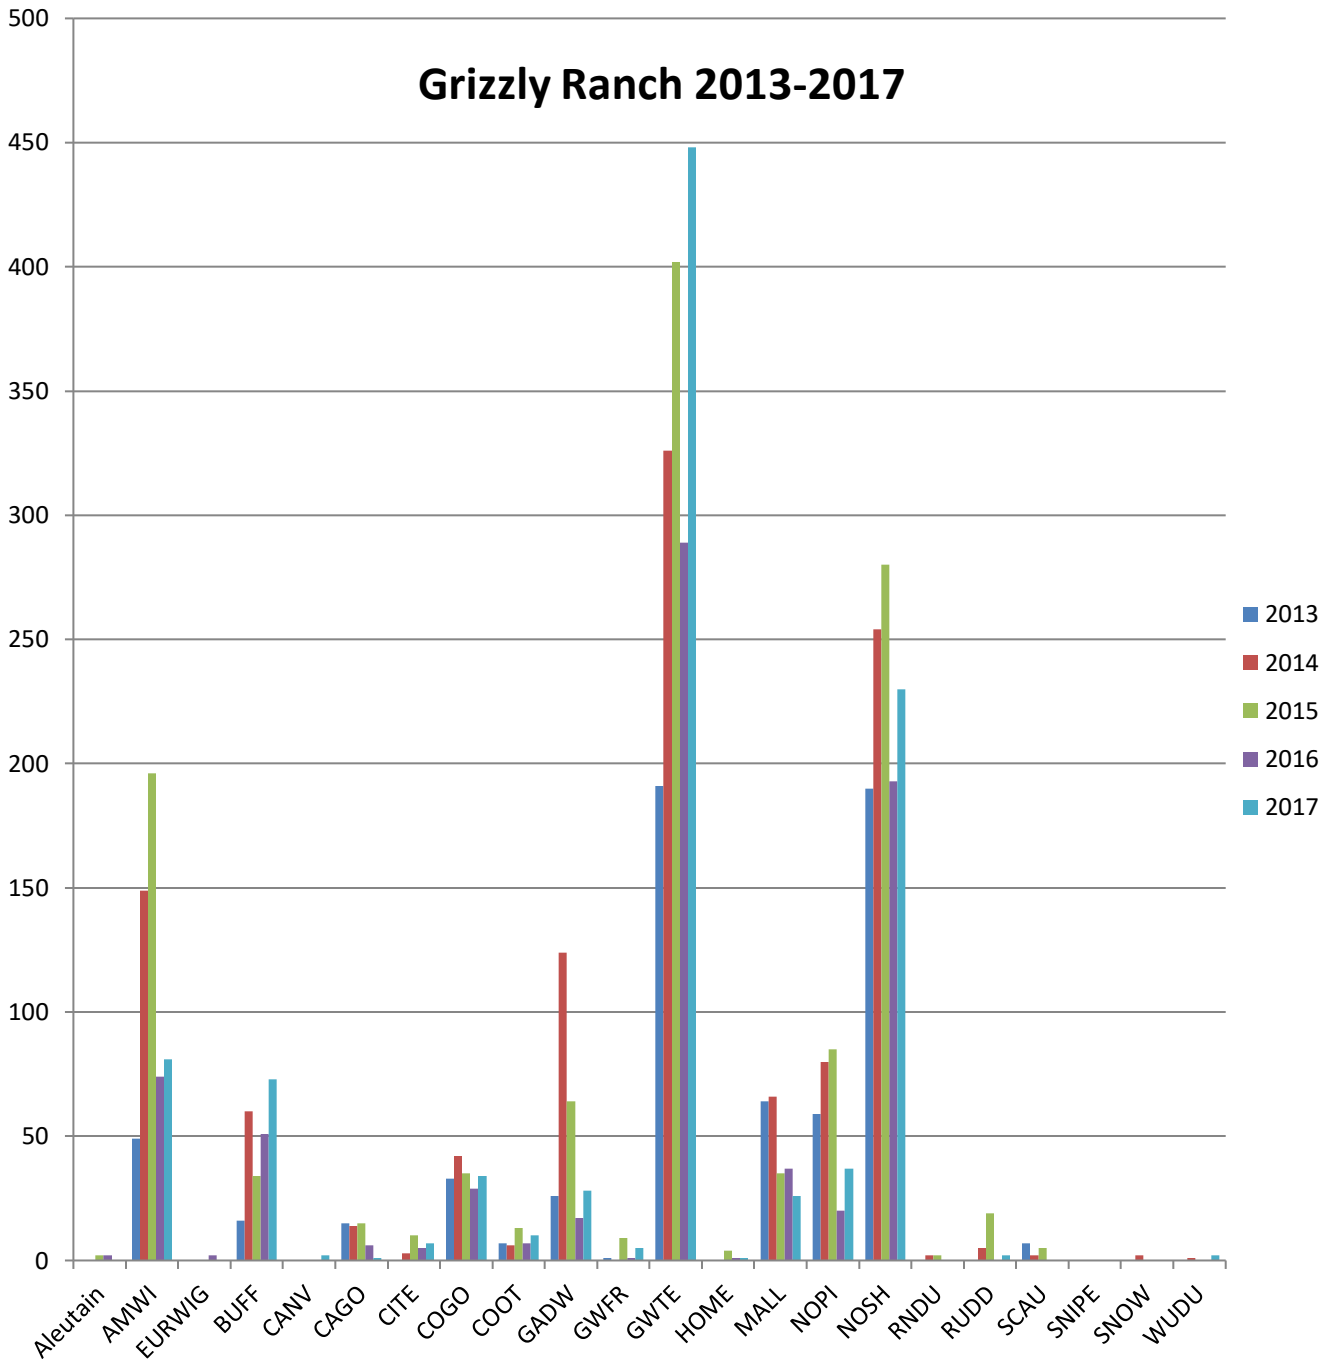

Grizzly Ranch 2013-2017