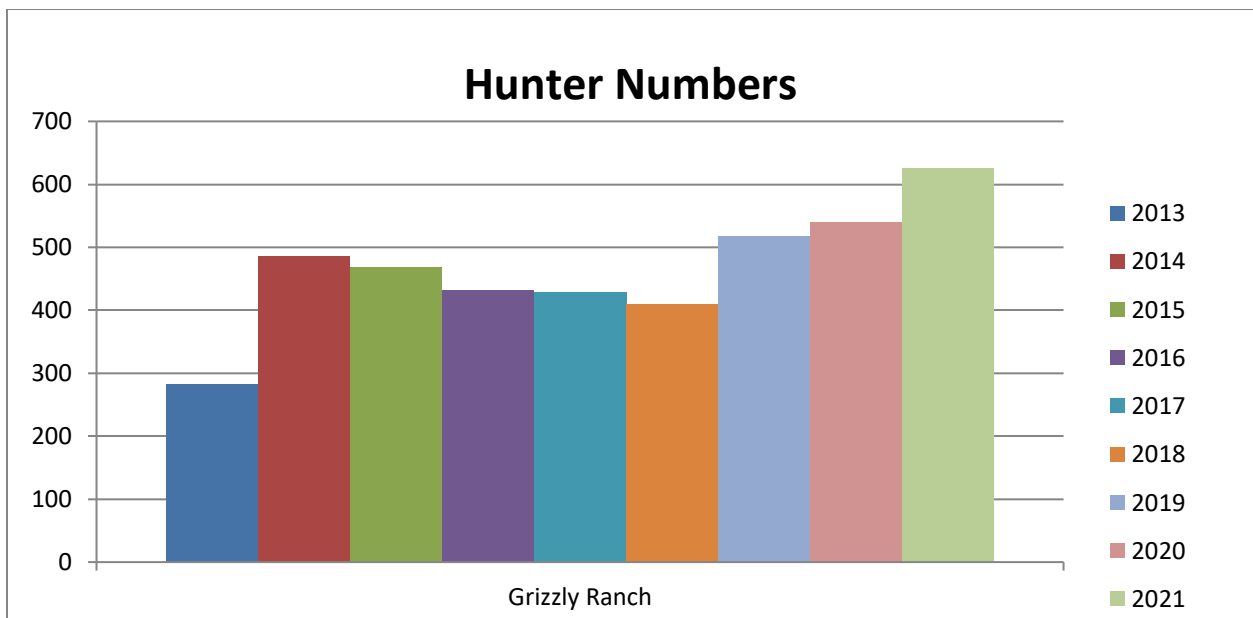

GRIZZLY RANCH

2021-2022

Species		Blinds	Harvest	Bird AVG Per Blind
American wigeon	125	Blind A1	32	3.2
Bufflehead	125	Blind B1	122	5.1
Canada goose	5	Blind B2	156	5.8
Canvasback	5	Blind C1	49	2.7
Cinnamon teal	12	Blind C2	28	4.0
Common goldeneye	27	Blind C3	53	4.8
Coot	28	Blind D1	244	6.4
Eurasian wigeon	1	Blind D2	178	4.9
Gadwall	23	Blind D3	166	5.9
Green-winged teal	733	Blind E0/AP 1	130	4.8
Hooded merganser	2	Blind E1	245	7.4
White-fronted goose	4	Blind E2	127	4.7
Cackler	1	Blind E3	142	5.3
Mallard	35			
Northern pintail	45	Total # of Harvest	1672	
Northern shoveler	494	Total # of Hunters	625	
Redhead	0	AVG Per Hunter	2.7	
Ruddy duck	6	AVG Per Blind	5.0	
Ring-necked duck	6			
Scaup	5			
Total	1672			