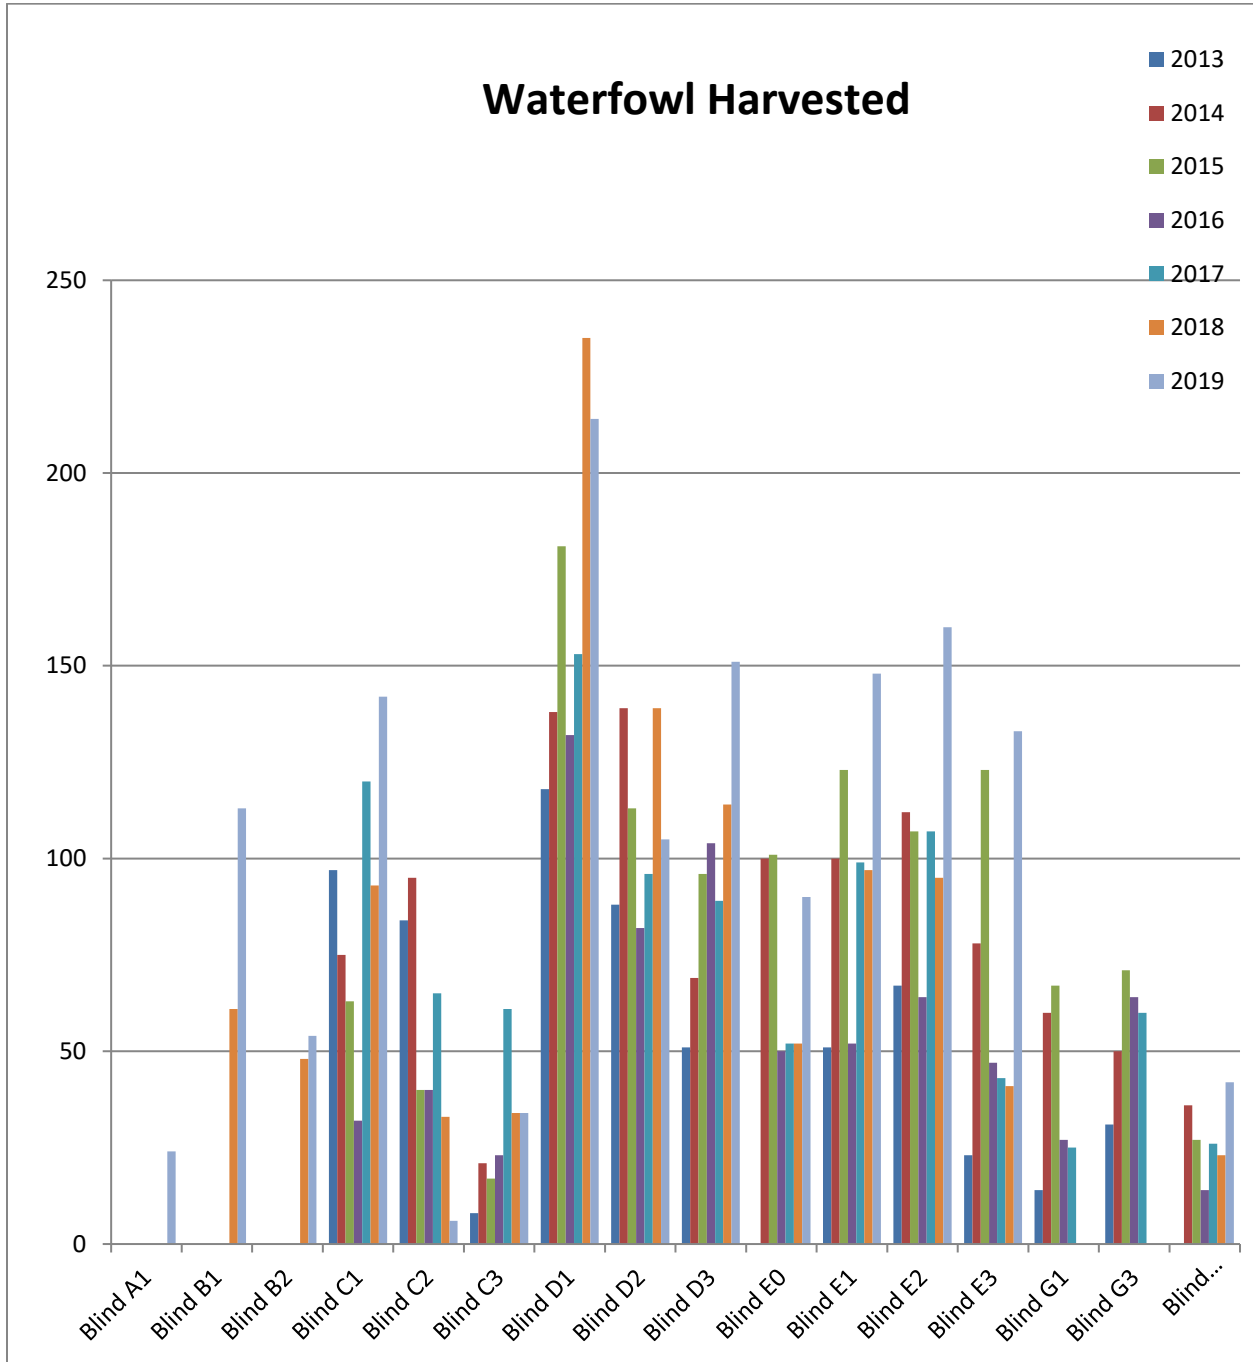

WATERFOWL  
**GRIZZLY RANCH**

**2019-2020**

Species		Blinds	Harvest	Bird AVG Per Blind
American wigeon	137	Blind A1	24	4.0
Bufflehead	66	Blind B1	113	4.2
Canada goose	11	Blind B2	54	4.5
Canvasback	1	Blind C1	142	4.4
Cinnamon teal	20	Blind C2	6	1.0
Common goldeneye	83	Blind C3	34	2.4
Coot	16	Blind D1	214	6.3
Gadwall	30	Blind D2	105	4.6
Green-winged teal	555	Blind D3	151	5.0
Hooded merganser	2	Blind E0	90	5.0
White-fronted goose	3	Blind E1	148	7.4
Cackler	0	Blind E2	160	6.2
Mallard	44	Blind E3	133	7.4
Northern pintail	57	AP 1/MI	42	3.2
Northern shoveler	345			
Ruddy duck	28	<b>Total # of Harvest</b>	1416	
Ring-necked duck	4	<b>Total # of Hunters</b>	518	
Scaup	6	<b>AVG Per Hunter</b>	2.7	
Snipe	7	<b>AVG Per Blind</b>	4.7	
White Goose	1			
<b>Total</b>	1416			

## Waterfowl Harvested