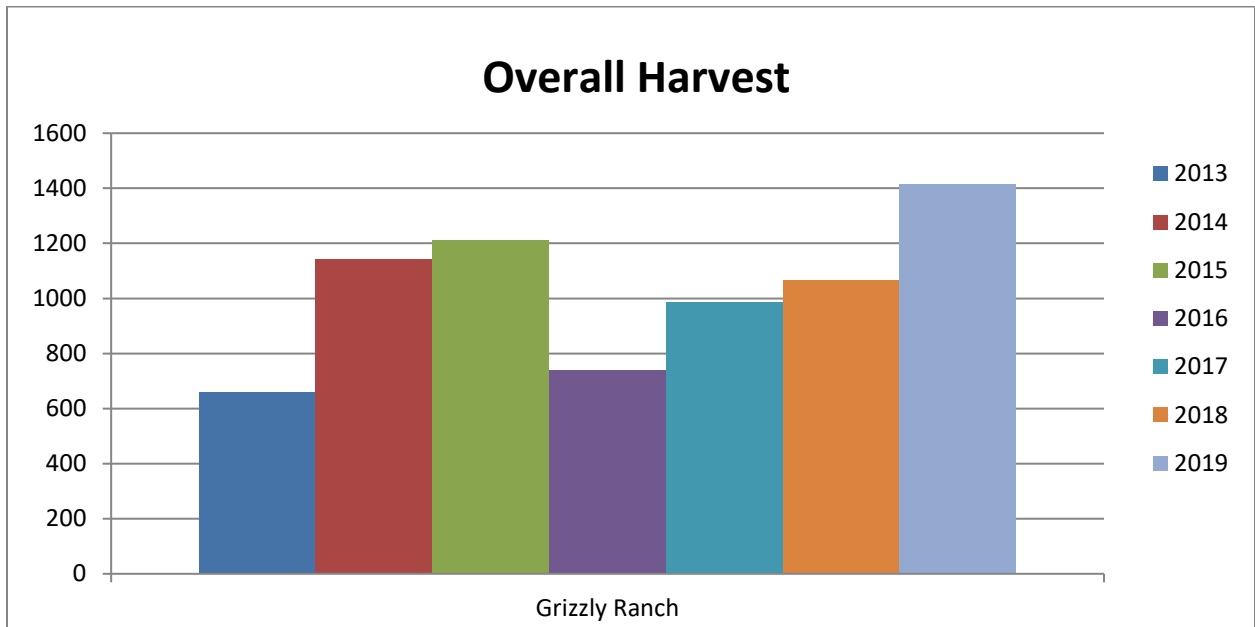

WATERFOWL  
**GRIZZLY RANCH**

**2019-2020**

Species		Blinds	Harvest	Bird AVG Per Blind
American wigeon	137	Blind A1	24	4.0
Bufflehead	66	Blind B1	113	4.2
Canada goose	11	Blind B2	54	4.5
Canvasback	1	Blind C1	142	4.4
Cinnamon teal	20	Blind C2	6	1.0
Common goldeneye	83	Blind C3	34	2.4
Coot	16	Blind D1	214	6.3
Gadwall	30	Blind D2	105	4.6
Green-winged teal	555	Blind D3	151	5.0
Hooded merganser	2	Blind E0	90	5.0
White-fronted goose	3	Blind E1	148	7.4
Cackler	0	Blind E2	160	6.2
Mallard	44	Blind E3	133	7.4
Northern pintail	57	AP 1/MI	42	3.2
Northern shoveler	345			
Ruddy duck	28	<b>Total # of Harvest</b>	1416	
Ring-necked duck	4	<b>Total # of Hunters</b>	518	
Scaup	6	<b>AVG Per Hunter</b>	2.7	
Snipe	7	<b>AVG Per Blind</b>	4.7	
White Goose	1			
<b>Total</b>	1416			

## Waterfowl Harvested