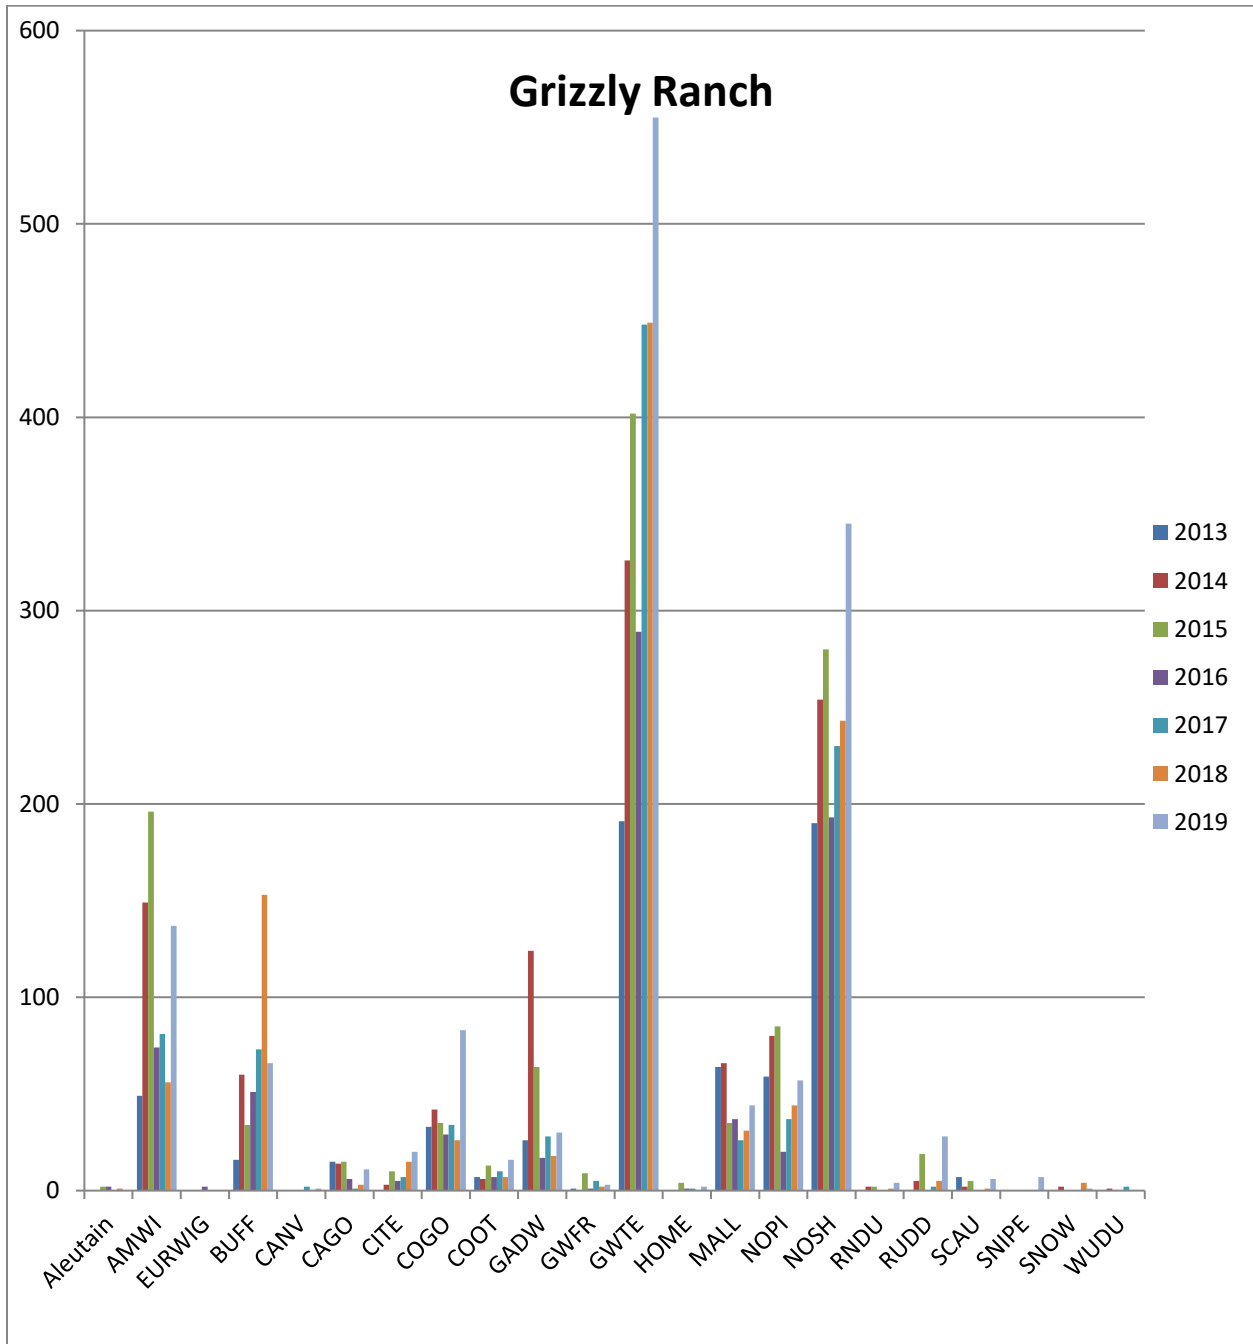

WATERFOWL  
**GRIZZLY RANCH**

**2019-2020**

Species		Blinds	Harvest	Bird AVG Per Blind
American wigeon	137	Blind A1	24	4.0
Bufflehead	66	Blind B1	113	4.2
Canada goose	11	Blind B2	54	4.5
Canvasback	1	Blind C1	142	4.4
Cinnamon teal	20	Blind C2	6	1.0
Common goldeneye	83	Blind C3	34	2.4
Coot	16	Blind D1	214	6.3
Gadwall	30	Blind D2	105	4.6
Green-winged teal	555	Blind D3	151	5.0
Hooded merganser	2	Blind E0	90	5.0
White-fronted goose	3	Blind E1	148	7.4
Cackler	0	Blind E2	160	6.2
Mallard	44	Blind E3	133	7.4
Northern pintail	57	AP 1/MI	42	3.2
Northern shoveler	345			
Ruddy duck	28	<b>Total # of Harvest</b>	1416	
Ring-necked duck	4	<b>Total # of Hunters</b>	518	
Scaup	6	<b>AVG Per Hunter</b>	2.7	
Snipe	7	<b>AVG Per Blind</b>	4.7	
White Goose	1			
<b>Total</b>	1416			

## Waterfowl Harvested