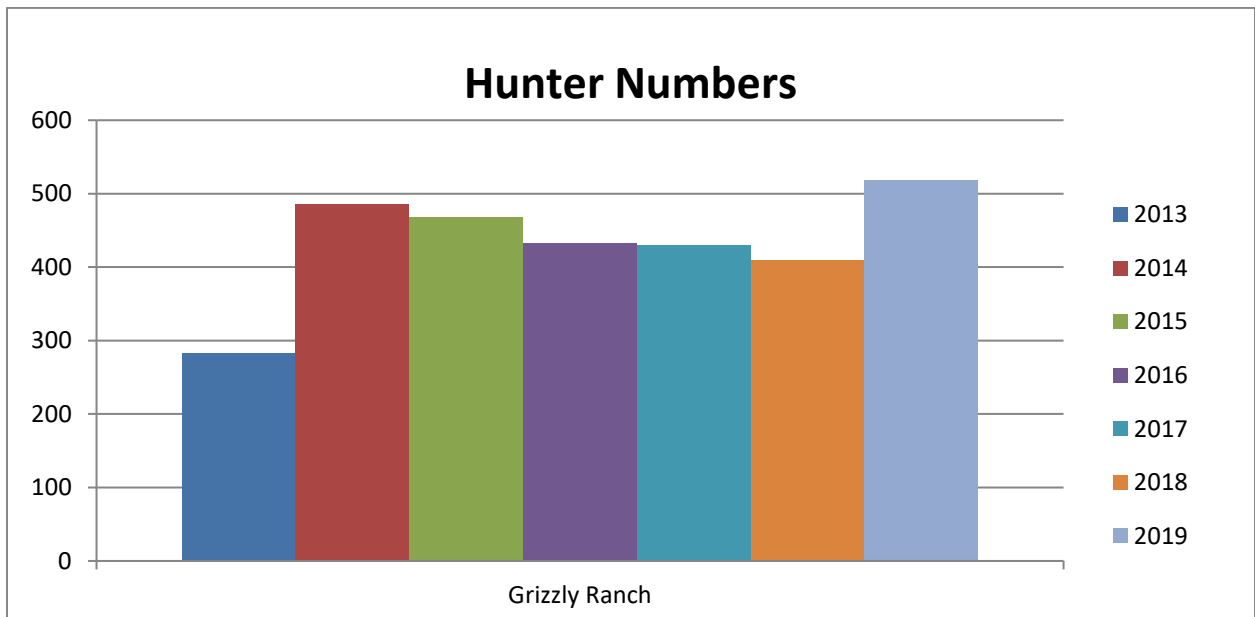

WATERFOWL  
**GRIZZLY RANCH**

**2019-2020**

Species		Blinds	Harvest	Bird AVG Per Blind
American wigeon	137	Blind A1	24	4.0
Bufflehead	66	Blind B1	113	4.2
Canada goose	11	Blind B2	54	4.5
Canvasback	1	Blind C1	142	4.4
Cinnamon teal	20	Blind C2	6	1.0
Common goldeneye	83	Blind C3	34	2.4
Coot	16	Blind D1	214	6.3
Gadwall	30	Blind D2	105	4.6
Green-winged teal	555	Blind D3	151	5.0
Hooded merganser	2	Blind E0	90	5.0
White-fronted goose	3	Blind E1	148	7.4
Cackler	0	Blind E2	160	6.2
Mallard	44	Blind E3	133	7.4
Northern pintail	57	AP 1/MI	42	3.2
Northern shoveler	345			
Ruddy duck	28	<b>Total # of Harvest</b>	1416	
Ring-necked duck	4	<b>Total # of Hunters</b>	518	
Scaup	6	<b>AVG Per Hunter</b>	2.7	
Snipe	7	<b>AVG Per Blind</b>	4.7	
White Goose	1			
<b>Total</b>	1416			

## Waterfowl Harvested