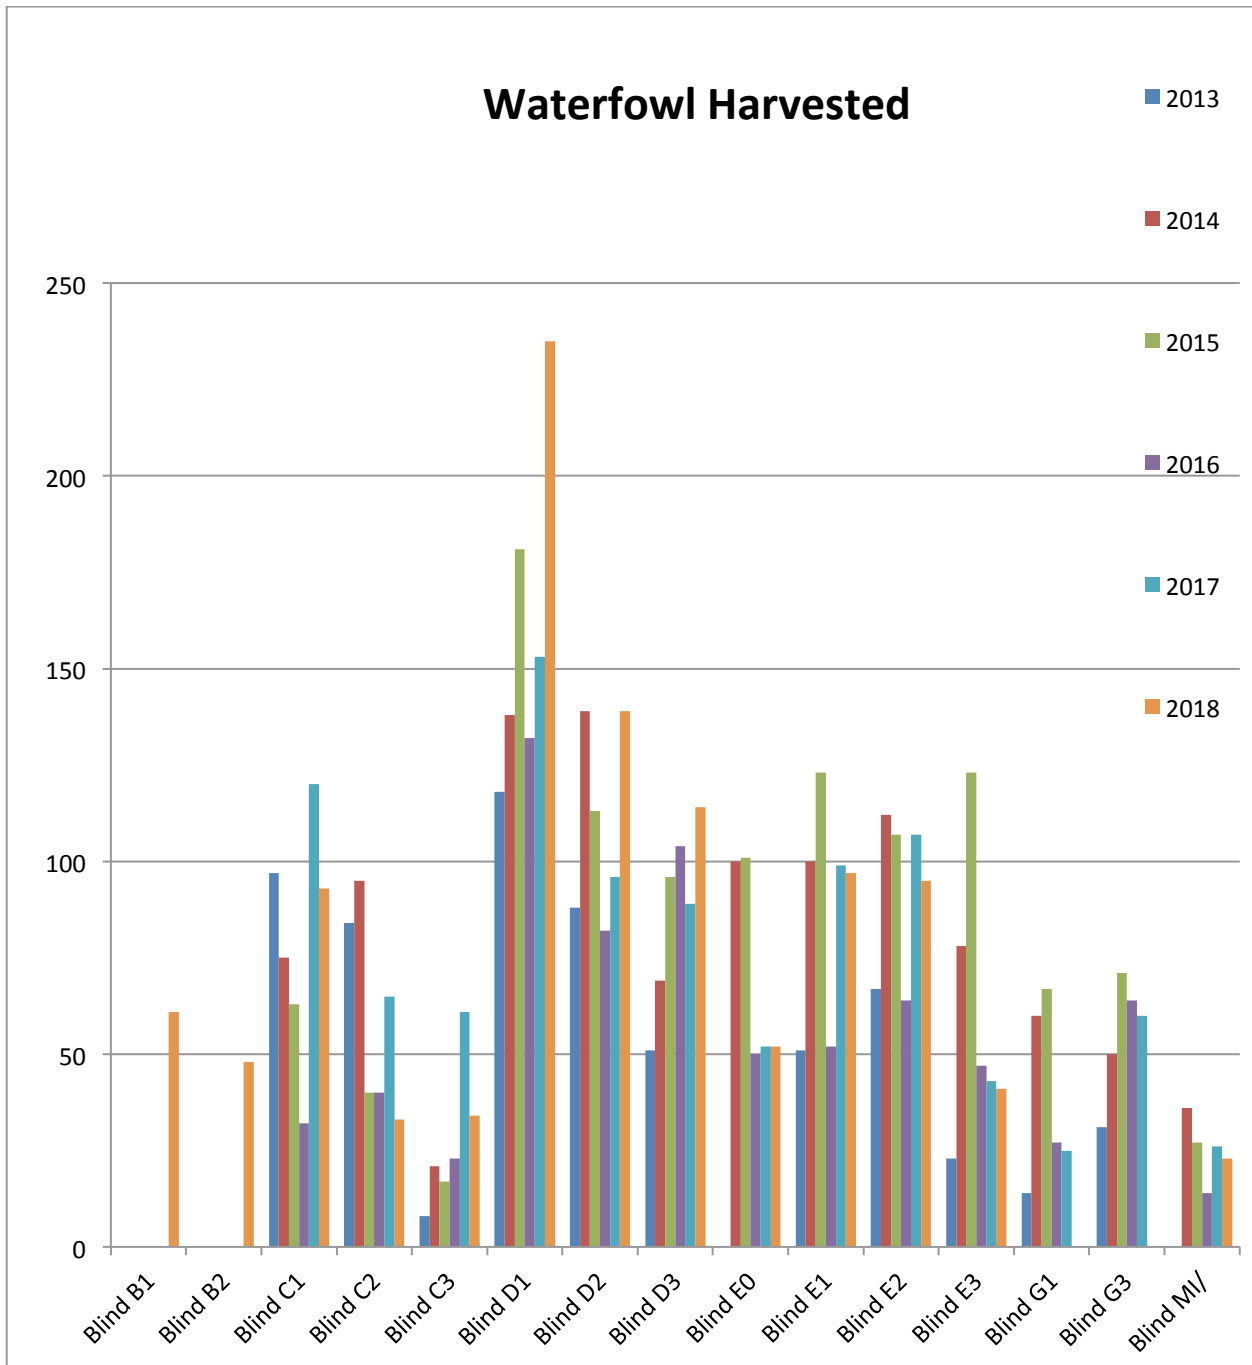

GRIZZLY RANCH

2018-2019

Species		Blinds	Harvest	Bird AVG Per Blind
Aleutian	1	Blind B1	61	3.2
American wigeon	56	Blind B2	48	3.7
Bufflehead	153	Blind C1	93	4.4
Canada goose	3	Blind C2	33	2.5
Canvasback	0	Blind C3	34	2.8
Cinnamon teal	15	Blind D1	235	7.6
Common goldeneye	26	Blind D2	139	5.3
Coot	7	Blind D3	114	5.4
Gadwall	18	Blind E0	52	3.3
Green-winged teal	449	Blind E1	97	4.0
White-fronted goose	2	Blind E2	95	3.8
Cackler	0	Blind E3	41	3.2
Mallard	31	AP 1/MI	23	4.6
Northern pintail	44			
Northern shoveler	243	Total # of Harvest	1065	
Ruddy duck	5	Total # of Hunters	409	
Ring-necked duck	1	AVG Per Hunter	2.6	
Scaup	1	AVG Per Blind	4.1	
White goose	4			
Total	1065			

Blind List

B1 – 2 hunters (guided)

B2 – 3 hunters

C1 – 3 hunters

C2 – 2 hunters

D1 – 2 hunters (guided)

D2 – 2 hunters (guided)

D3 – 2 hunters