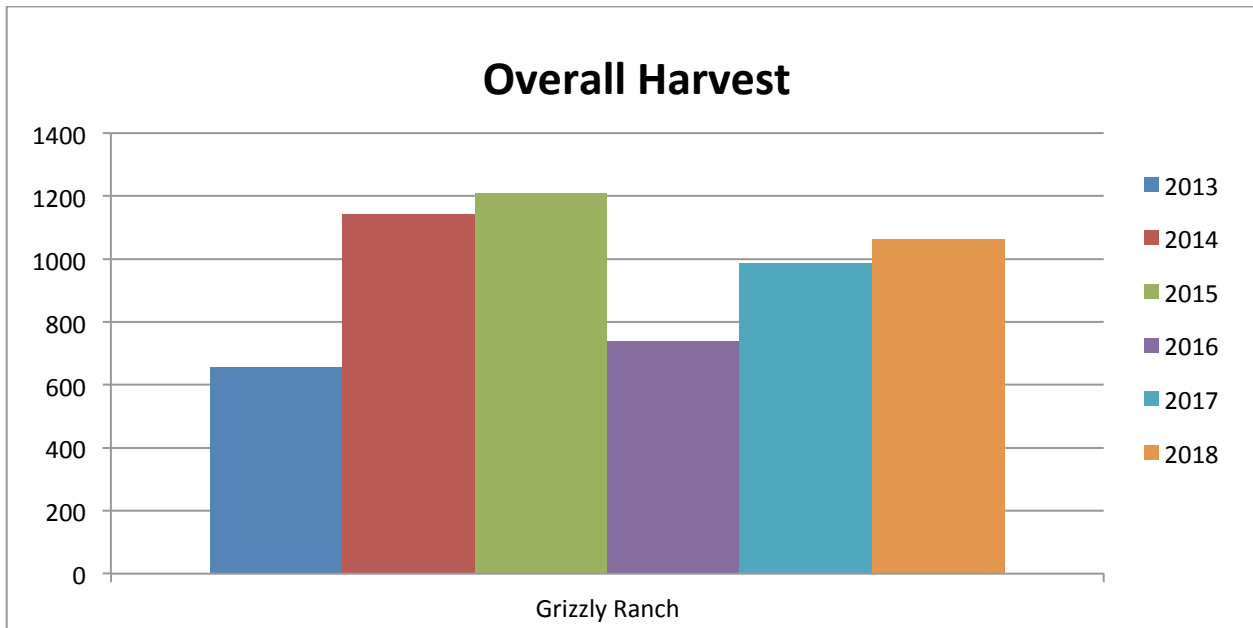

GRIZZLY RANCH

2018-2019

Species		Blinds	Harvest	Bird AVG Per Blind
Aleutian	1	Blind B1	61	3.2
American wigeon	56	Blind B2	48	3.7
Bufflehead	153	Blind C1	93	4.4
Canada goose	3	Blind C2	33	2.5
Canvasback	0	Blind C3	34	2.8
Cinnamon teal	15	Blind D1	235	7.6
Common goldeneye	26	Blind D2	139	5.3
Coot	7	Blind D3	114	5.4
Gadwall	18	Blind E0	52	3.3
Green-winged teal	449	Blind E1	97	4.0
White-fronted goose	2	Blind E2	95	3.8
Cackler	0	Blind E3	41	3.2
Mallard	31	AP 1/MI	23	4.6
Northern pintail	44			
Northern shoveler	243	Total # of Harvest	1065	
Ruddy duck	5	Total # of Hunters	409	
Ring-necked duck	1	AVG Per Hunter	2.6	
Scaup	1	AVG Per Blind	4.1	
White goose	4			
Total	1065			

Blind List

B1 – 2 hunters (guided)

B2 – 3 hunters

C1 – 3 hunters

C2 – 2 hunters

D1 – 2 hunters (guided)

D2 – 2 hunters (guided)

D3 – 2 hunters