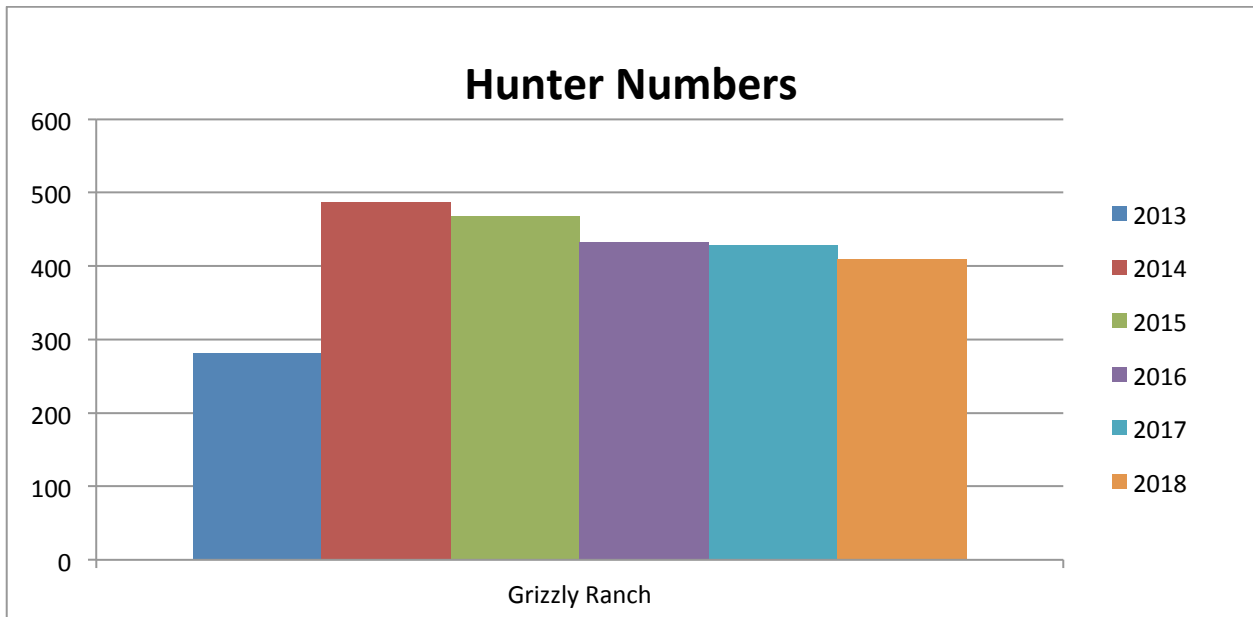

GRIZZLY RANCH

2018-2019

Species		Blinds	Harvest	Bird AVG Per Blind
Aleutian	1	Blind B1	61	3.2
American wigeon	56	Blind B2	48	3.7
Bufflehead	153	Blind C1	93	4.4
Canada goose	3	Blind C2	33	2.5
Canvasback	0	Blind C3	34	2.8
Cinnamon teal	15	Blind D1	235	7.6
Common goldeneye	26	Blind D2	139	5.3
Coot	7	Blind D3	114	5.4
Gadwall	18	Blind E0	52	3.3
Green-winged teal	449	Blind E1	97	4.0
White-fronted goose	2	Blind E2	95	3.8
Cackler	0	Blind E3	41	3.2
Mallard	31	AP 1/MI	23	4.6
Northern pintail	44			
Northern shoveler	243	Total # of Harvest	1065	
Ruddy duck	5	Total # of Hunters	409	
Ring-necked duck	1	AVG Per Hunter	2.6	
Scaup	1	AVG Per Blind	4.1	
White goose	4			
Total	1065			

Blind List

B1 – 2 hunters (guided)

B2 – 3 hunters

C1 – 3 hunters

C2 – 2 hunters

D1 – 2 hunters (guided)

D2 – 2 hunters (guided)

D3 – 2 hunters