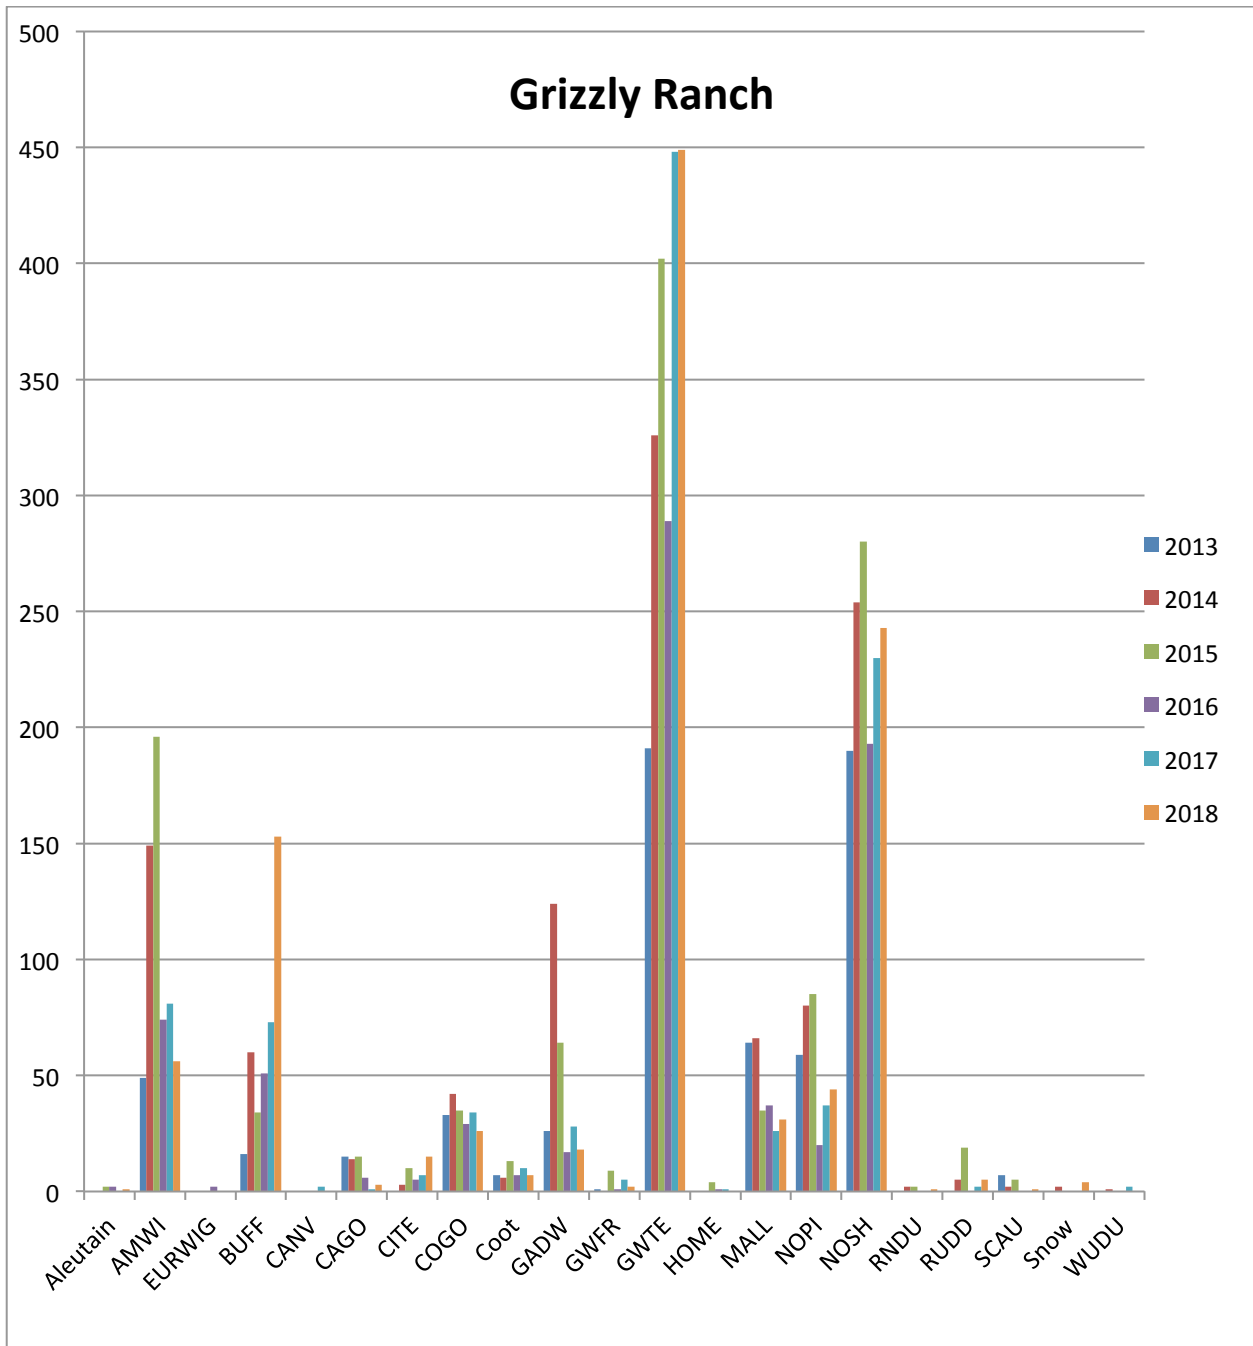

GRIZZLY RANCH

2018-2019

Species		Blinds	Harvest	Bird AVG Per Blind
Aleutian	1	Blind B1	61	3.2
American wigeon	56	Blind B2	48	3.7
Bufflehead	153	Blind C1	93	4.4
Canada goose	3	Blind C2	33	2.5
Canvasback	0	Blind C3	34	2.8
Cinnamon teal	15	Blind D1	235	7.6
Common goldeneye	26	Blind D2	139	5.3
Coot	7	Blind D3	114	5.4
Gadwall	18	Blind E0	52	3.3
Green-winged teal	449	Blind E1	97	4.0
White-fronted goose	2	Blind E2	95	3.8
Cackler	0	Blind E3	41	3.2
Mallard	31	AP 1/MI	23	4.6
Northern pintail	44			
Northern shoveler	243	Total # of Harvest	1065	
Ruddy duck	5	Total # of Hunters	409	
Ring-necked duck	1	AVG Per Hunter	2.6	
Scaup	1	AVG Per Blind	4.1	
White goose	4			
Total	1065			

Blind List

B1 – 2 hunters (guided)

B2 – 3 hunters

C1 – 3 hunters

C2 – 2 hunters

D1 – 2 hunters (guided)

D2 – 2 hunters (guided)

D3 – 2 hunters