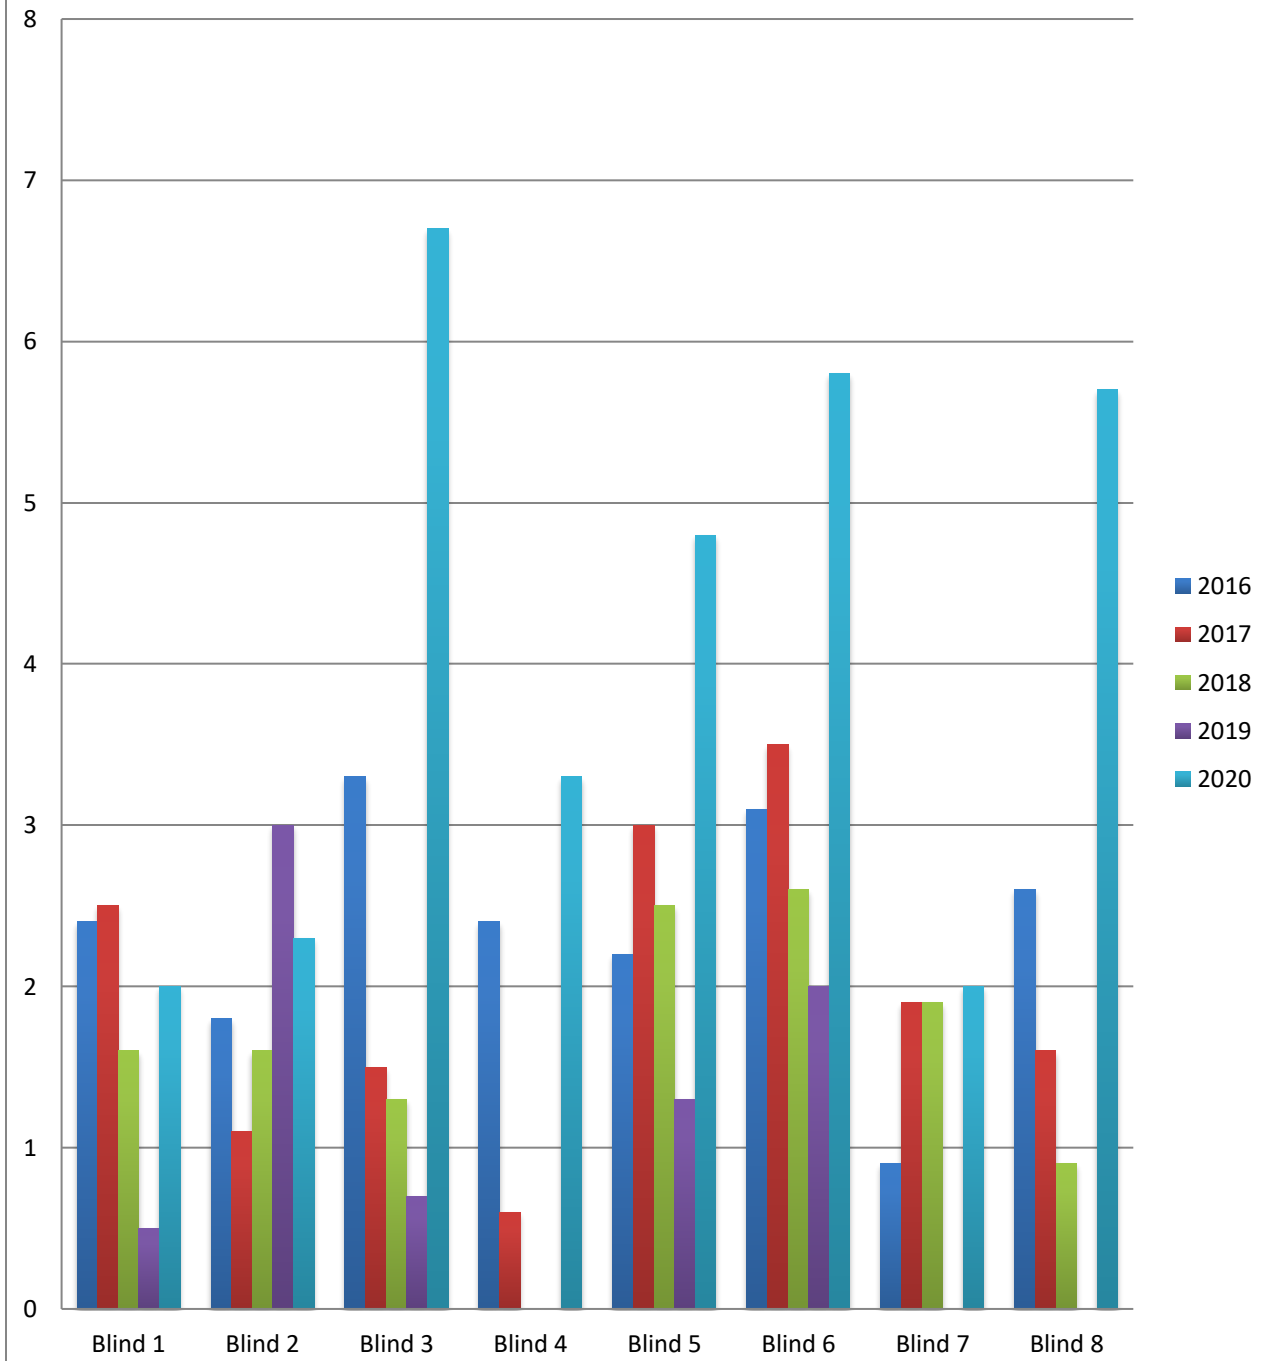

Overall Harvest

Hunter Numbers

Yearly Avg Per Hunter

Waterfowl Harvested Per Blind

Waterfowl Harvested Per Blind

Bird Average Per Blind

Bird Average Per Blind