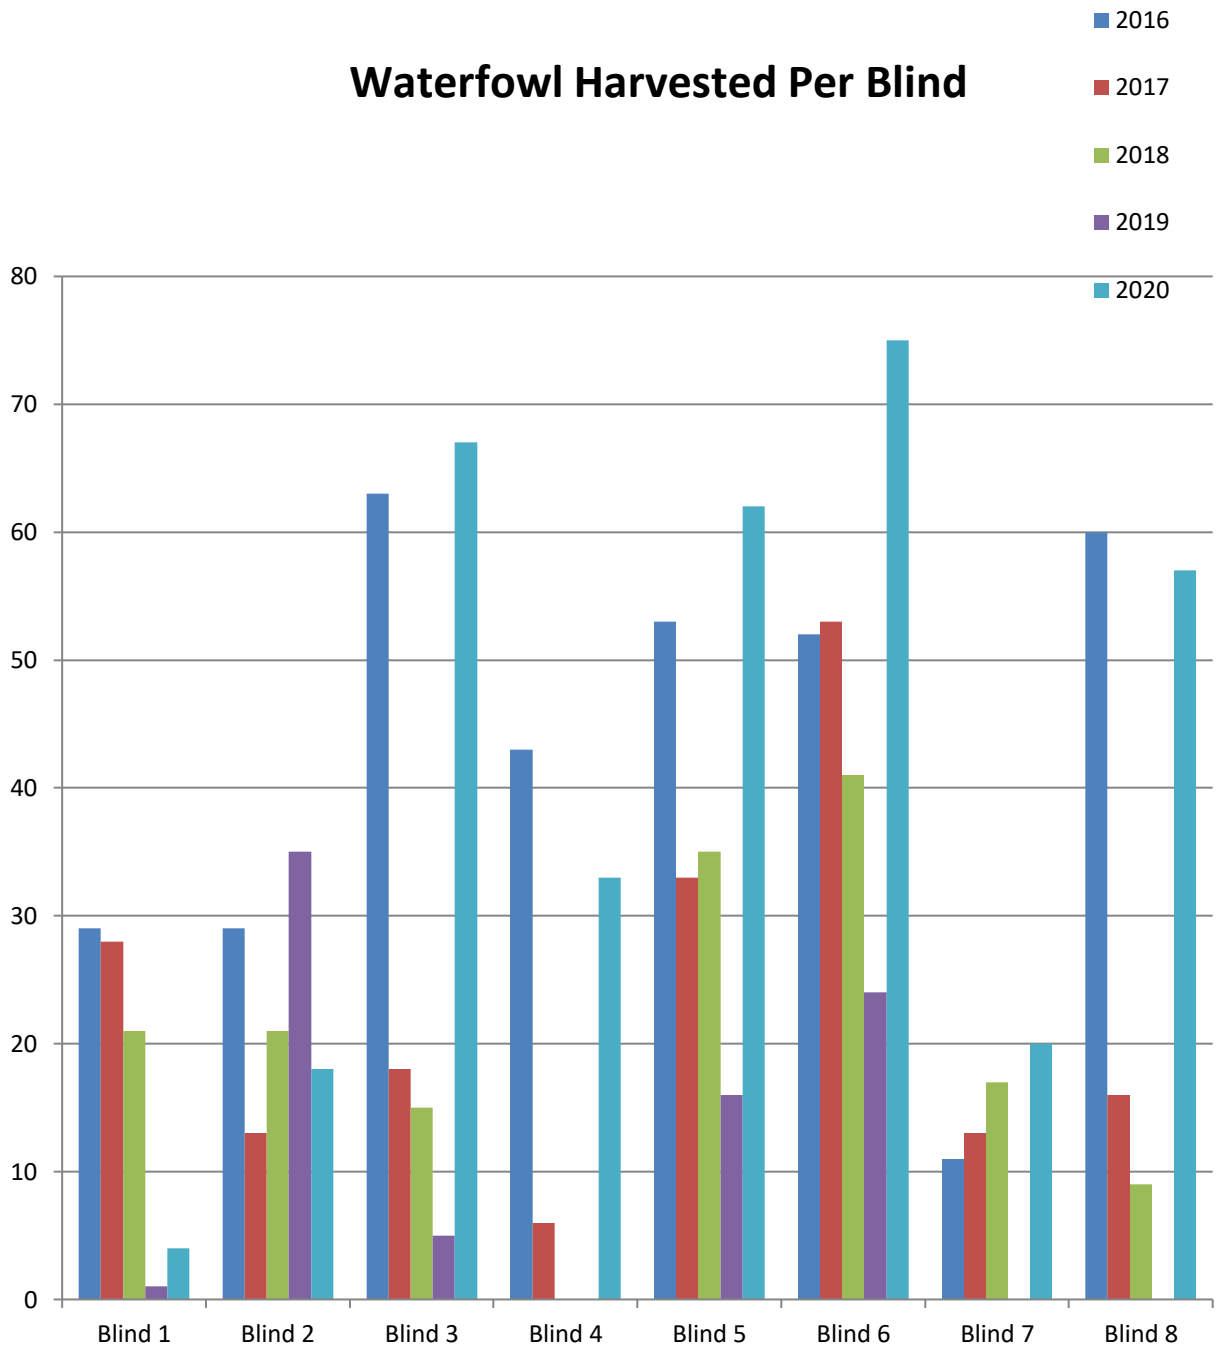

Overall Harvest

Hunter Numbers

Yearly Avg Per Hunter

Waterfowl Harvested Per Blind

Waterfowl Harvested Per Blind

Bird Average Per Blind

Bird Average Per Blind