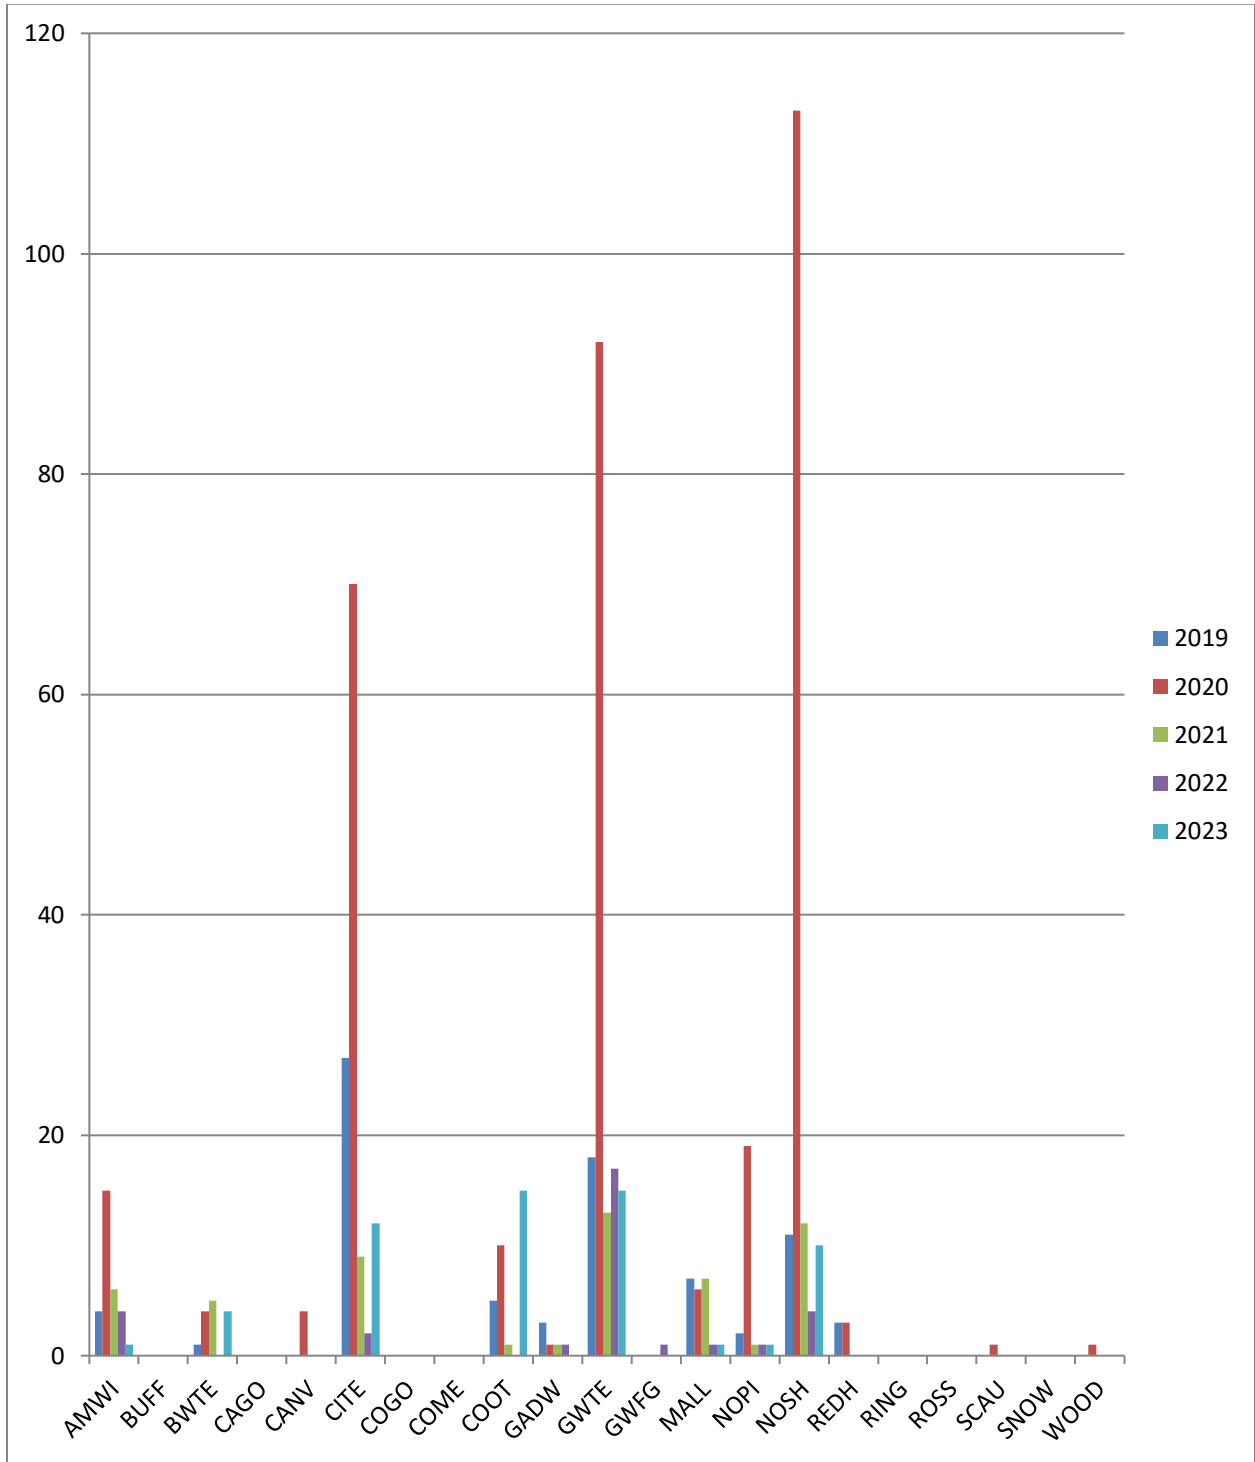

Overall Harvest

Hunter Numbers

Yearly Avg Per Hunter

Waterfowl Harvested Per Blind

Waterfowl Harvested Per Blind

Bird Average Per Blind

Bird Average Per Blind