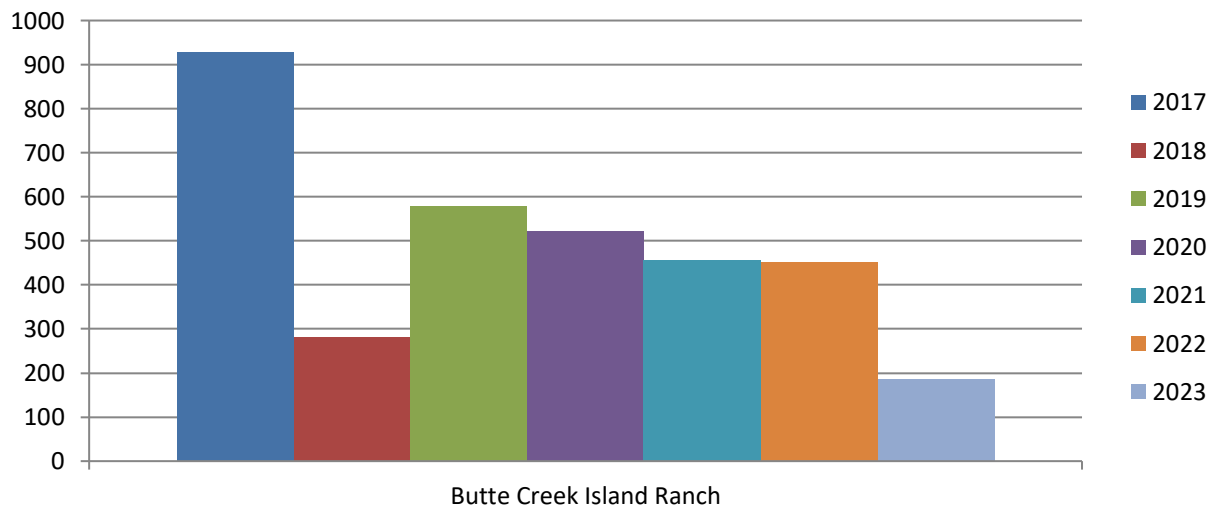

Overall Harvest