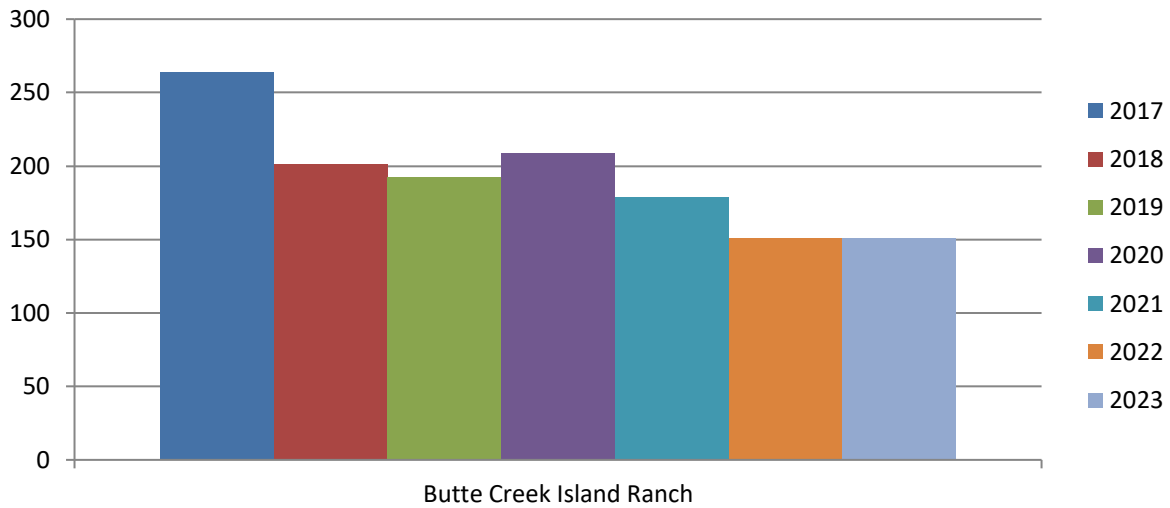

Hunter Numbers