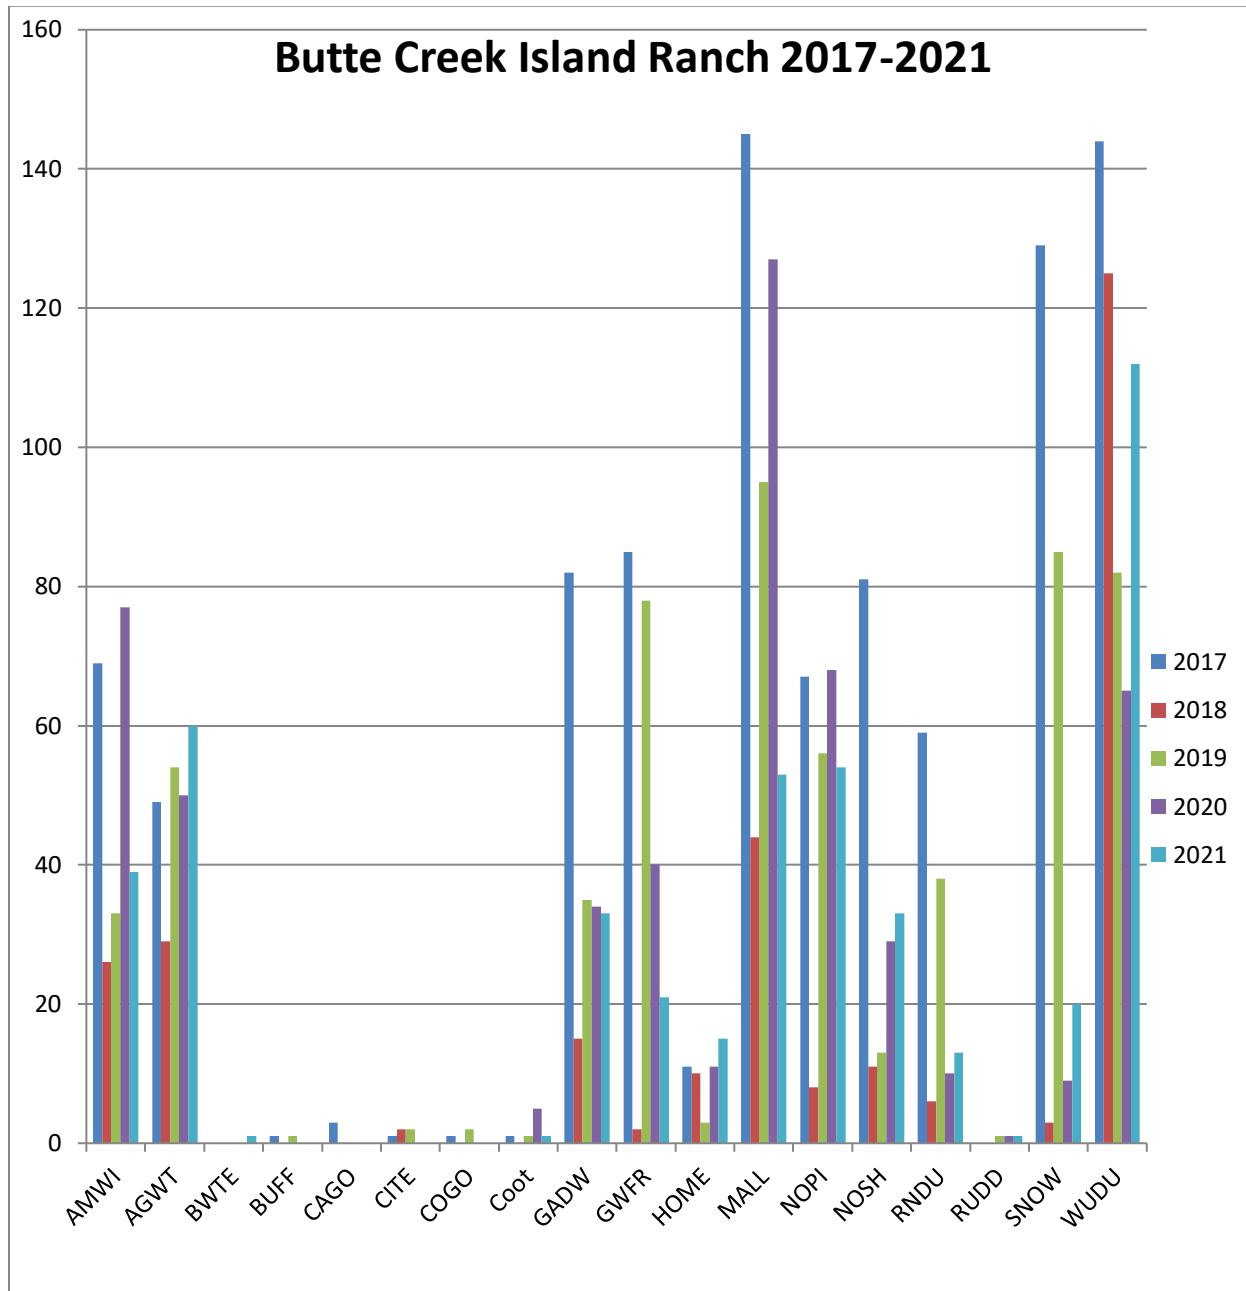

Butte Creek Island Ranch

2023-2024

Species		Blinds	Harvest	Bird AVG Per Blind
American wigeon	12	Blind 1	3	1.0
Bufflehead	0	Blind 2	76	2.8
Canada goose	0	Blind 3	98	3.2
Cinnamon teal	0	Blind 4	9	2.5
Common goldeneye	0			
Coot	1	Total # of Harvest	186	
Gadwall	1	Total # of Hunters	151	
Green-winged teal	24	AVG Per Hunter	1.2	
White-fronted goose	5	AVG Per Blind	2.4	
Mallard	27			
Northern pintail	11			
Northern shoveler	7			
Ring-necked duck	1			
Ruddy duck	0			
Hooded merganser	9			
White goose	2			
Wood duck	86			
Total	186			

Hunter Numbers

Overall Harvest

Yearly Avg Per Hunter

Waterfowl Harvested Per Blind

Bird Average Per Blind

Hunt Program
Butte Creek Island Ranch - Blind Map