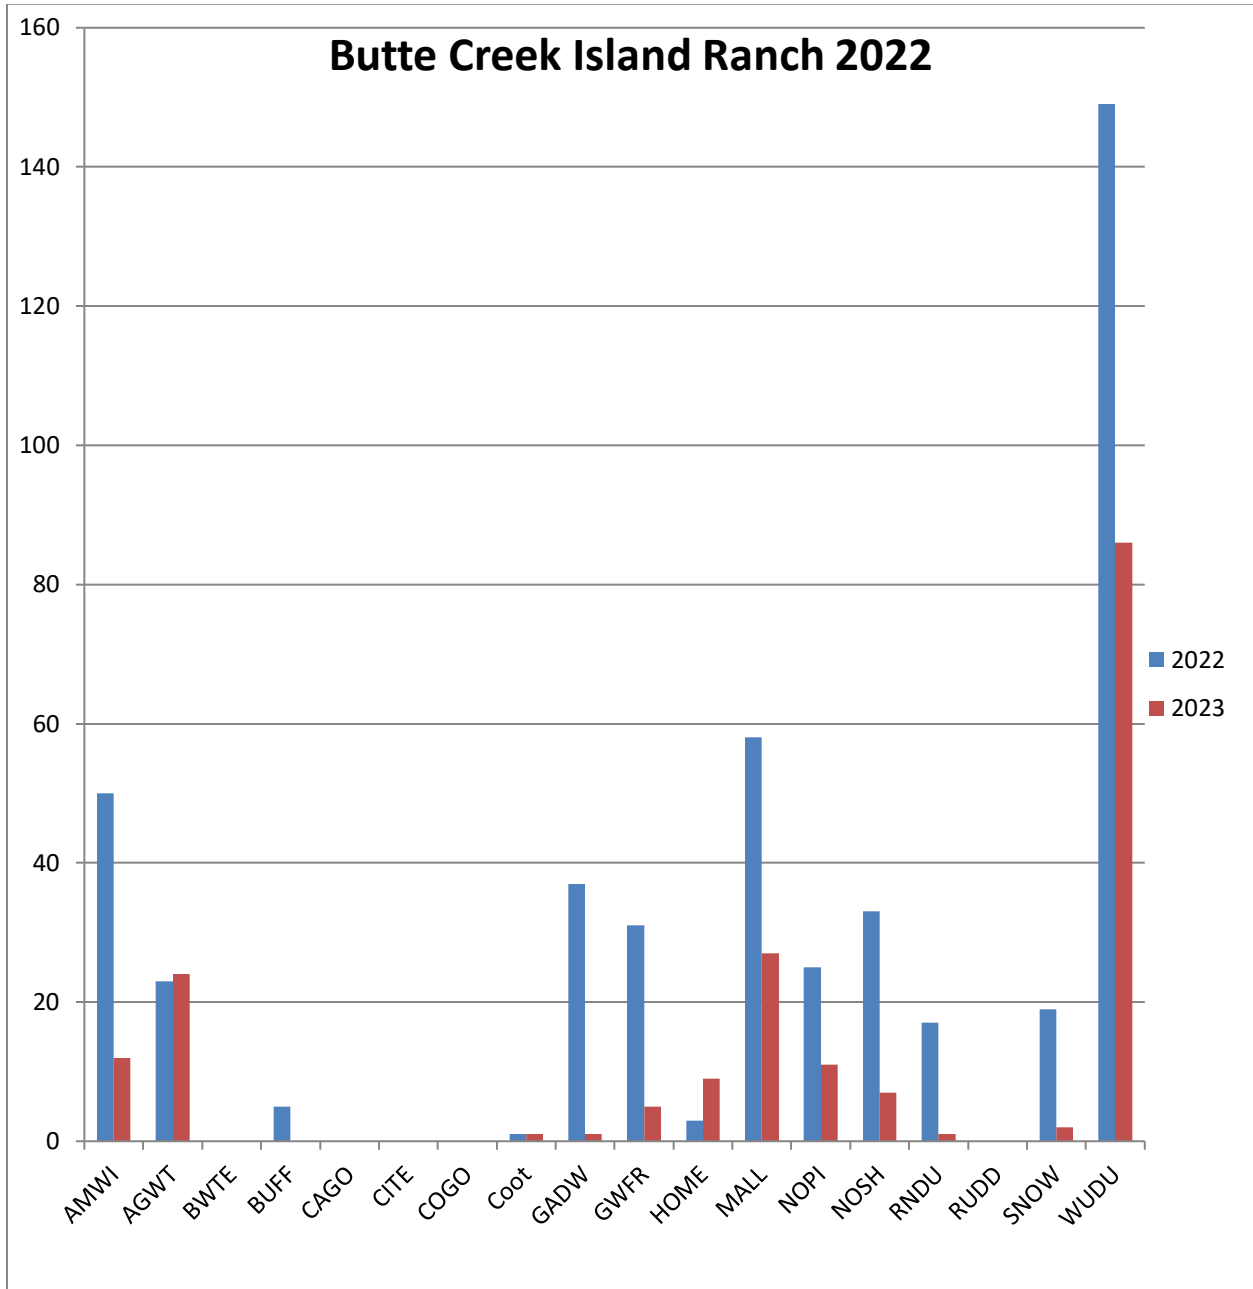

Butte Creek Island Ranch

2023-2024

Species		Blinds	Harvest	Bird AVG Per Blind
American wigeon	12	Blind 1	3	1.0
Bufflehead	0	Blind 2	76	2.8
Canada goose	0	Blind 3	98	3.2
Cinnamon teal	0	Blind 4	9	2.5
Common goldeneye	0			
Coot	1	Total # of Harvest	186	
Gadwall	1	Total # of Hunters	151	
Green-winged teal	24	AVG Per Hunter	1.2	
White-fronted goose	5	AVG Per Blind	2.4	
Mallard	27			
Northern pintail	11			
Northern shoveler	7			
Ring-necked duck	1			
Ruddy duck	0			
Hooded merganser	9			
White goose	2			
Wood duck	86			
Total	186			

Hunter Numbers

Overall Harvest

Yearly Avg Per Hunter

Waterfowl Harvested Per Blind

Bird Average Per Blind

Hunt Program
Butte Creek Island Ranch - Blind Map