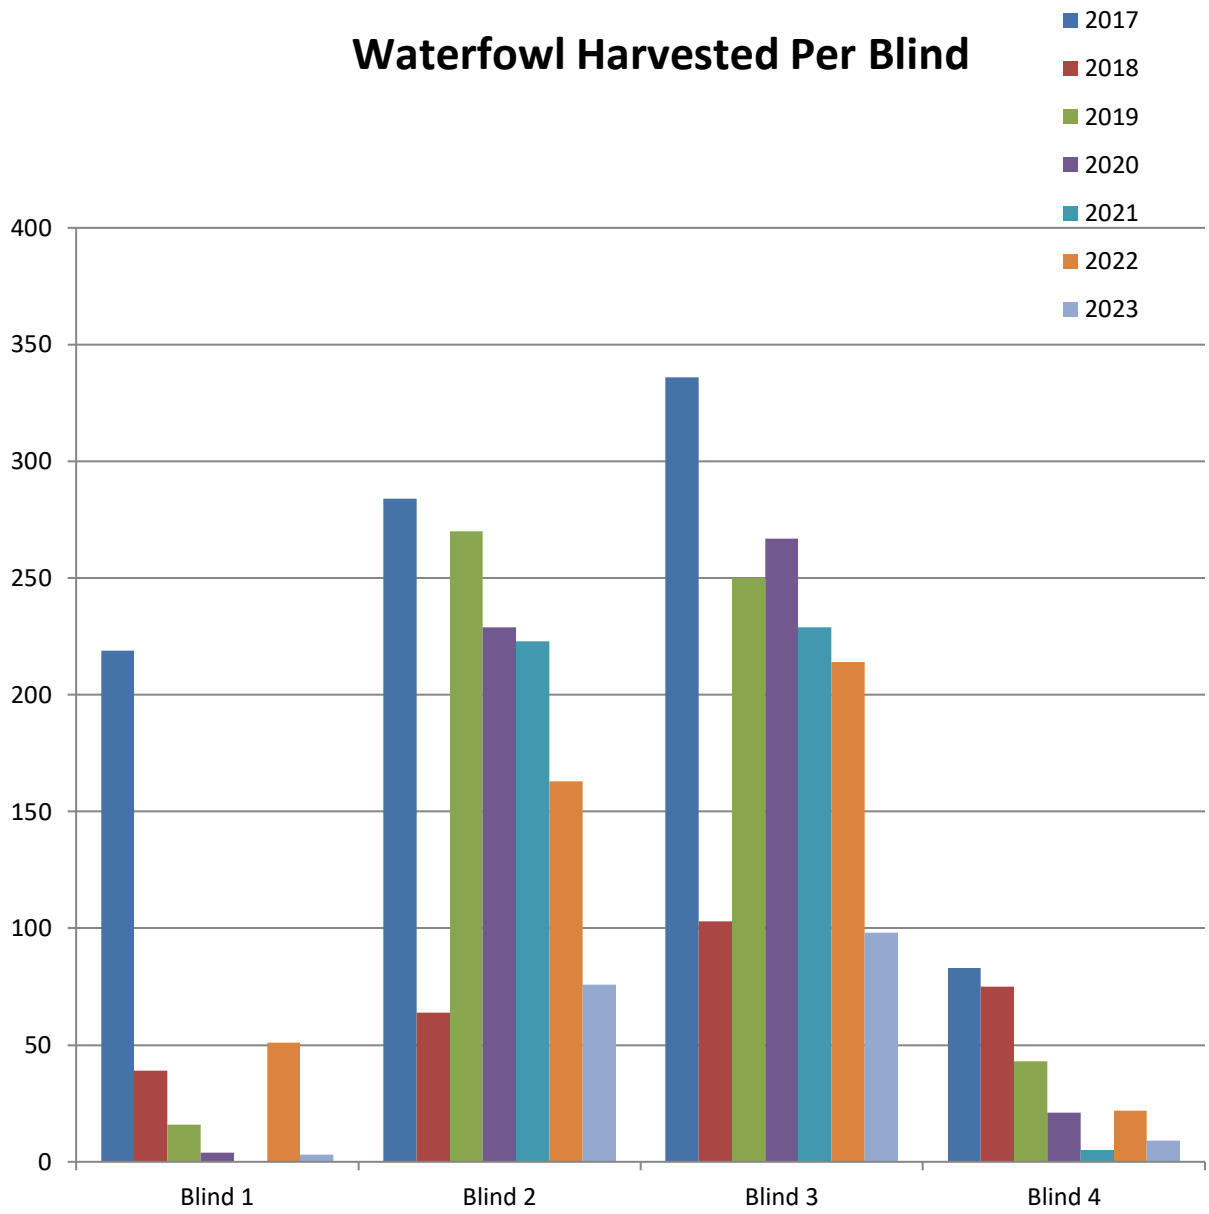

Hunter Numbers

Overall Harvest

Yearly Avg Per Hunter

Waterfowl Harvested Per Blind

Bird Average Per Blind

Hunt Program
Butte Creek Island Ranch - Blind Map