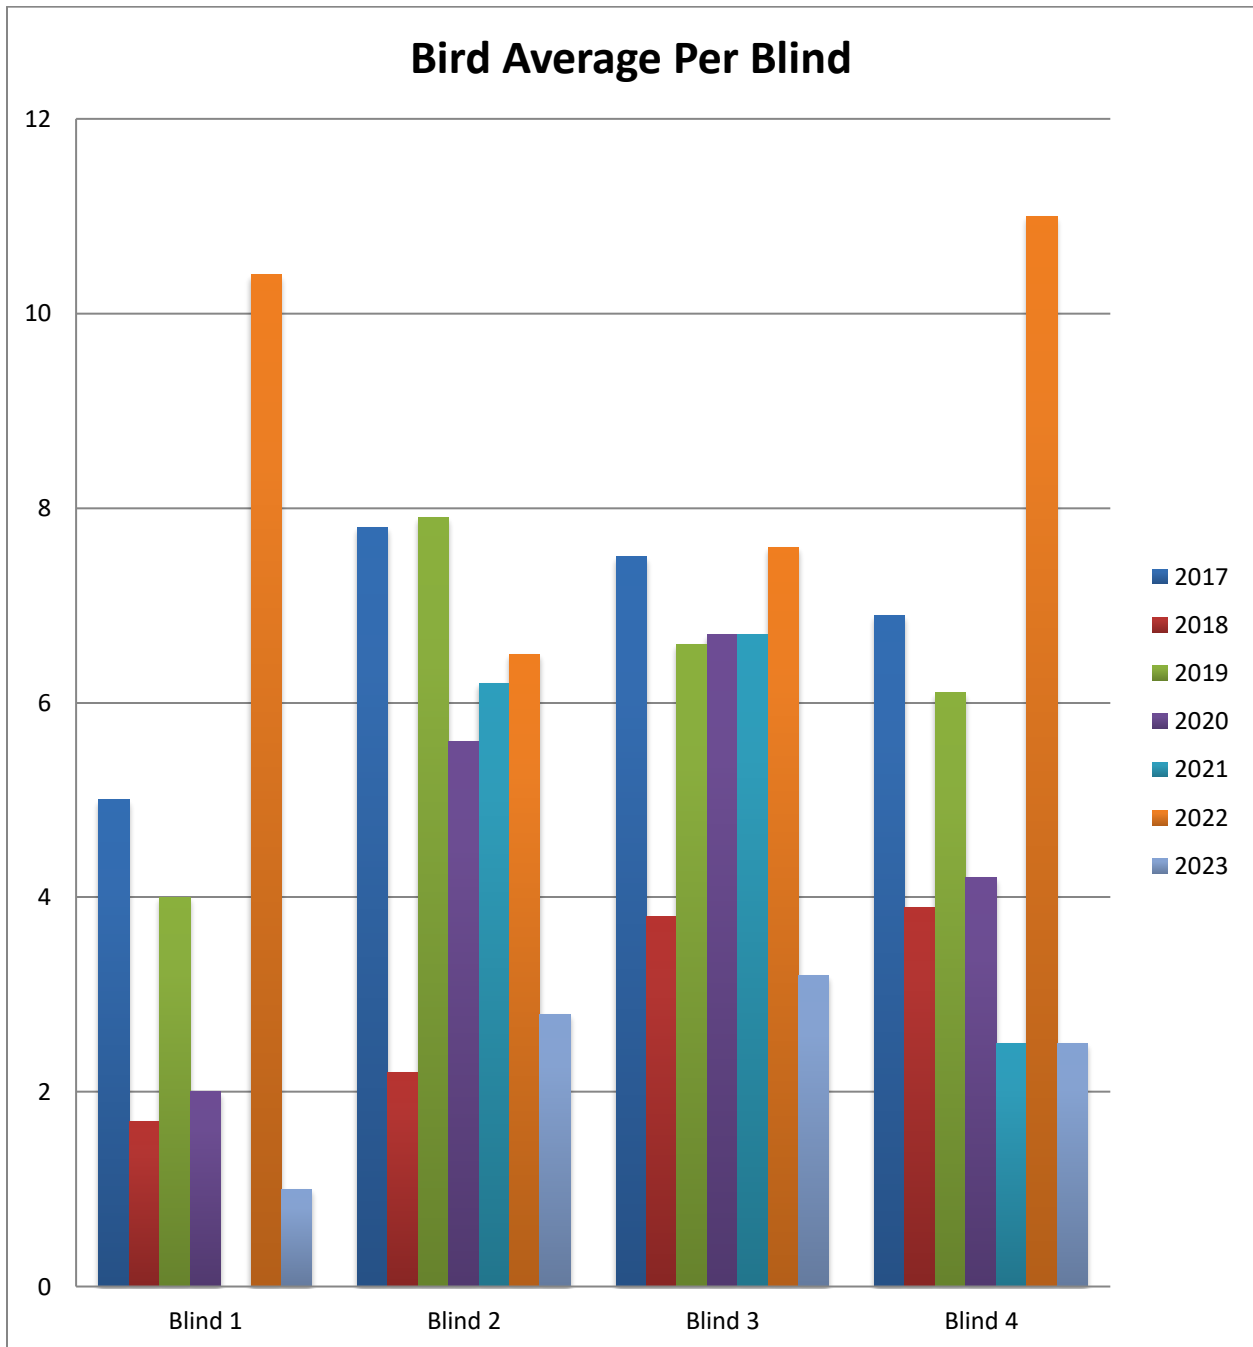

Butte Creek Island Ranch

2023-2024

Species		Blinds	Harvest	Bird AVG Per Blind
American wigeon	12	Blind 1	3	1.0
Bufflehead	0	Blind 2	76	2.8
Canada goose	0	Blind 3	98	3.2
Cinnamon teal	0	Blind 4	9	2.5
Common goldeneye	0			
Coot	1	Total # of Harvest	186	
Gadwall	1	Total # of Hunters	151	
Green-winged teal	24	AVG Per Hunter	1.2	
White-fronted goose	5	AVG Per Blind	2.4	
Mallard	27			
Northern pintail	11			
Northern shoveler	7			
Ring-necked duck	1			
Ruddy duck	0			
Hooded merganser	9			
White goose	2			
Wood duck	86			
Total	186			

Hunter Numbers

Overall Harvest

Yearly Avg Per Hunter

Waterfowl Harvested Per Blind

Bird Average Per Blind

Hunt Program
Butte Creek Island Ranch - Blind Map