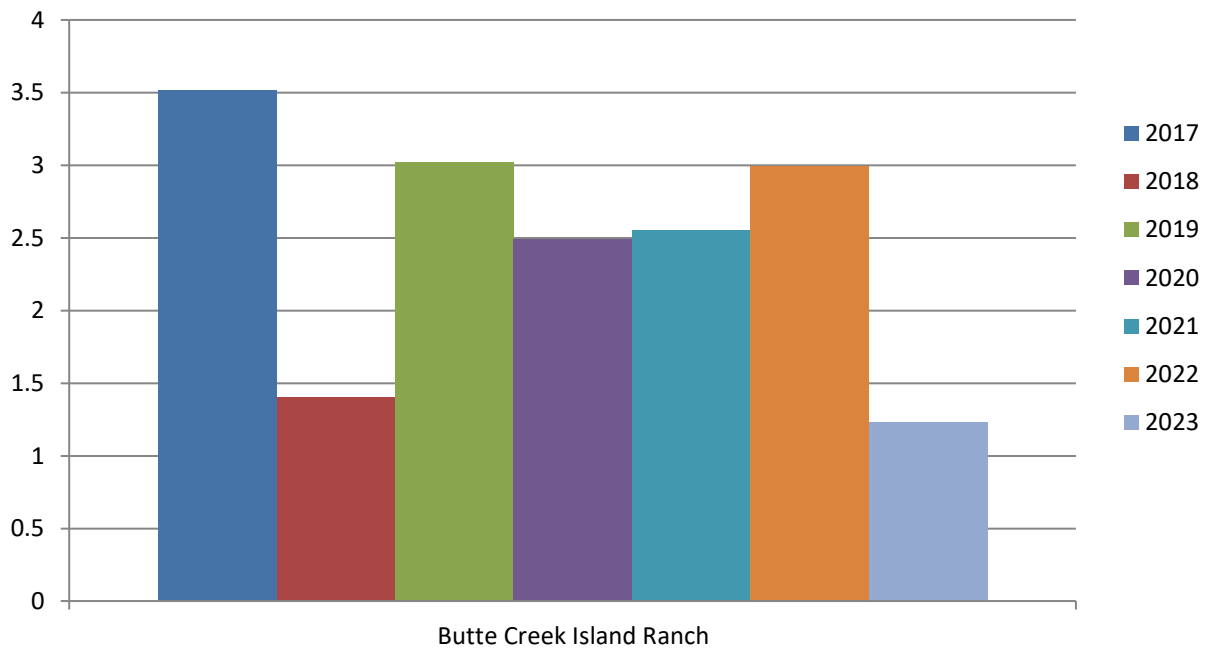

Hunter Numbers

Overall Harvest

Yearly Avg Per Hunter

Waterfowl Harvested Per Blind

Bird Average Per Blind

Hunt Program
Butte Creek Island Ranch - Blind Map