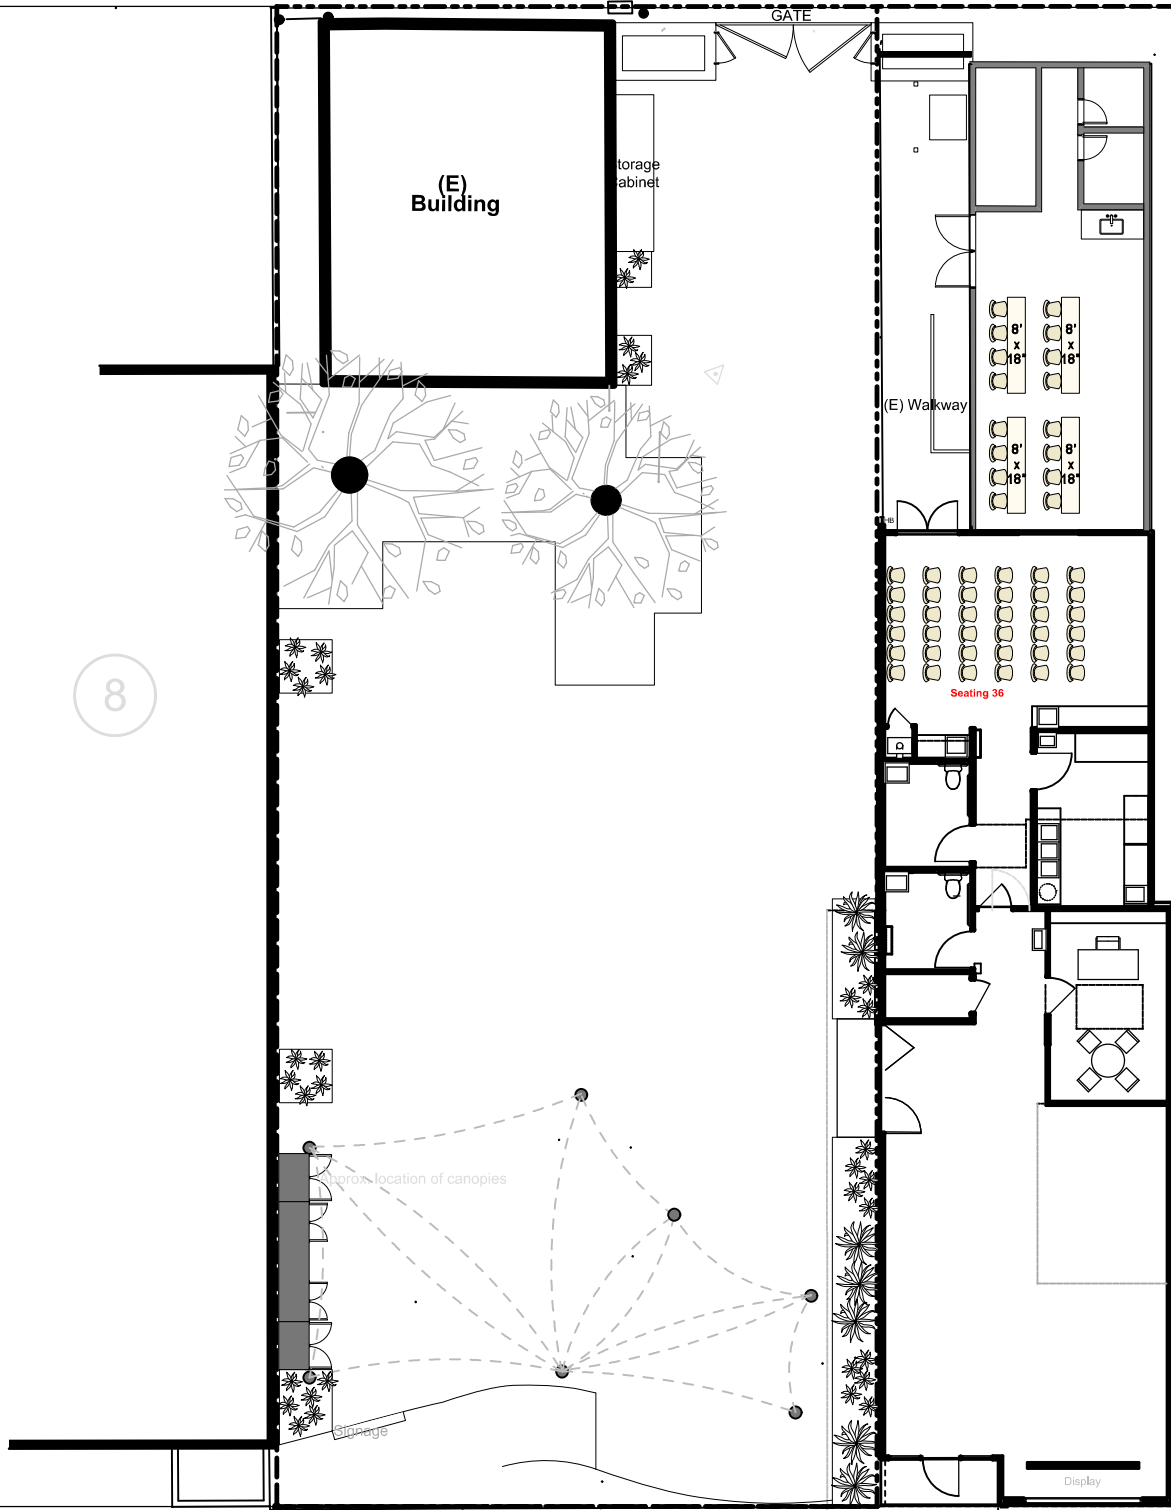

YUCCA LANE

(E) Accessible route and entry from public sidewalk  
No on-site parking provide

SIDEWALK

CURB & GUTTER

*CONFIDENTIAL AND PROPRIETARY*  
 This document and the information contained herein is CONFIDENTIAL and PROPRIETARY and is not to be used by or disclosed to any other person without the express prior written consent of Bright Event Rentals.  
 COPYRIGHT 2019 BRIGHT EVENT RENTALS

80'