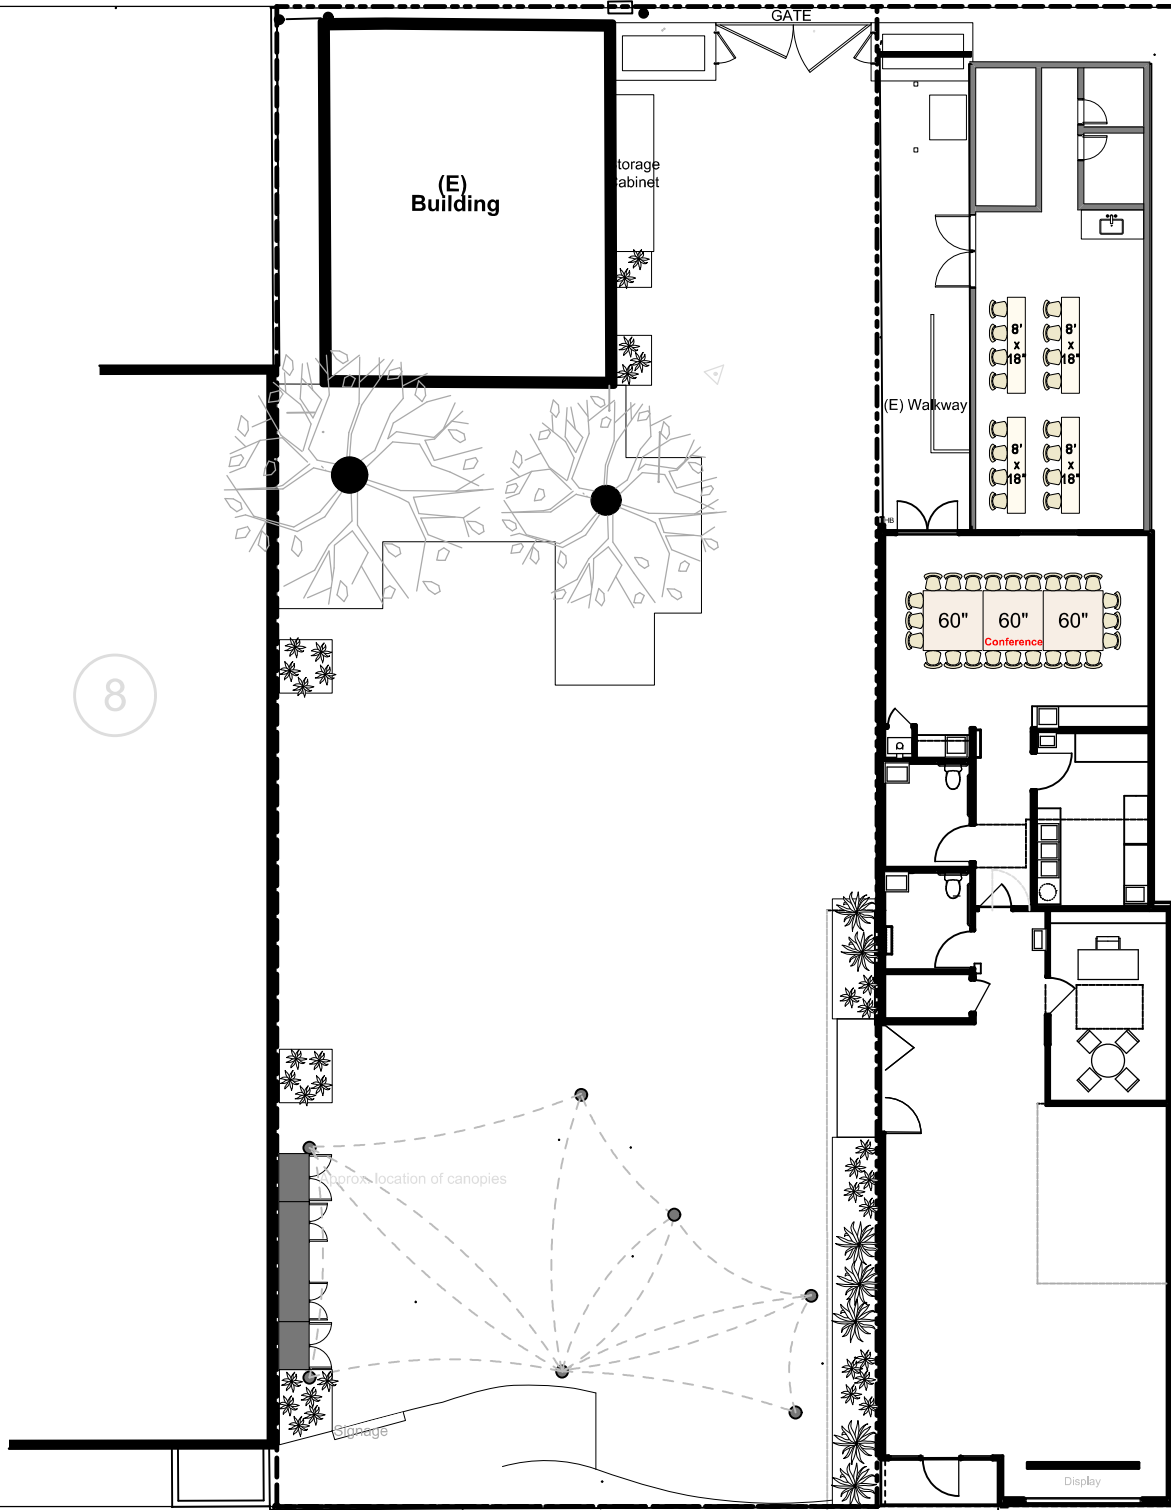

YUCCA LANE

8

4

(E) Accessible route and entry from public sidewalk
No on-site parking provide

SIDEWALK

CURB & GUTTER

80'

CONFIDENTIAL AND PROPRIETARY
 This document and the information contained herein is CONFIDENTIAL and PROPRIETARY and is not to be used by or disclosed to any other person without the express prior written consent of Bright Event Rentals.
 COPYRIGHT 2019 BRIGHT EVENT RENTALS