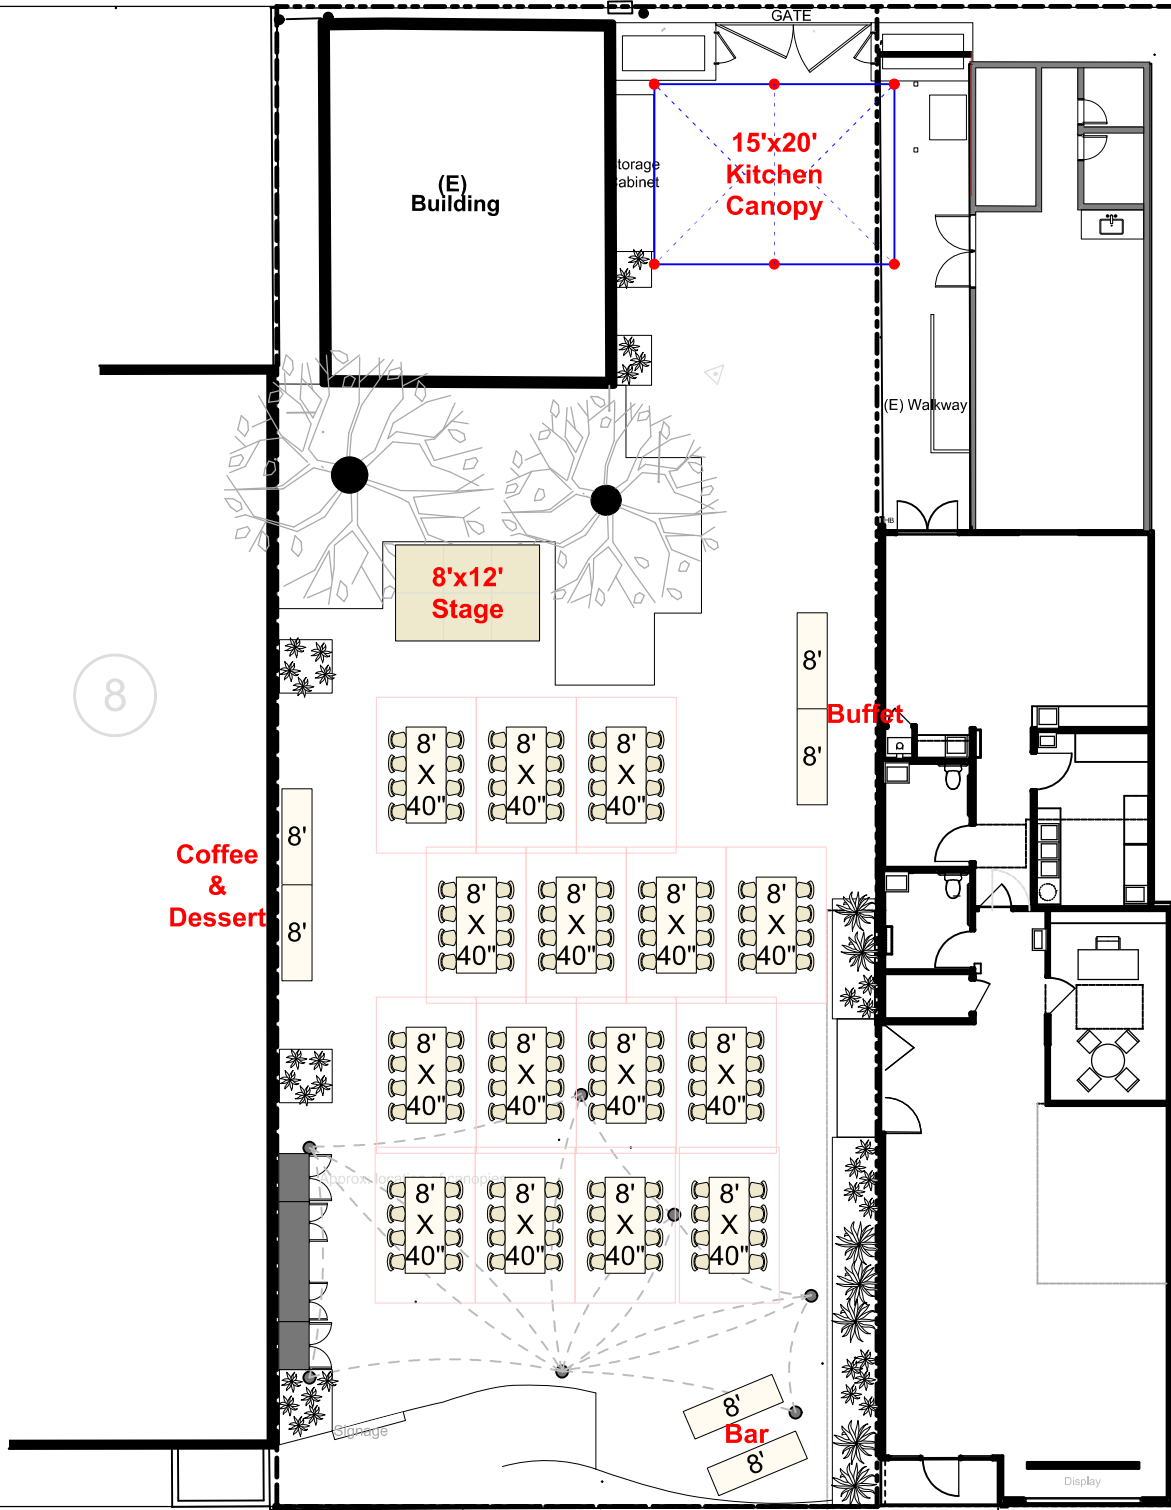

YUCCA LANE

8

4

(E) Accessible route and entry from public sidewalk
No on-site parking provide

SIDEWALK

CURB & GUTTER

SEATING 120

CONFIDENTIAL AND PROPRIETARY
 This document and the information contained herein is CONFIDENTIAL and PROPRIETARY and is not to be used by or disclosed to any other person without the express prior written consent of Bright Event Rentals.
 COPYRIGHT 2019 BRIGHT EVENT RENTALS

80'