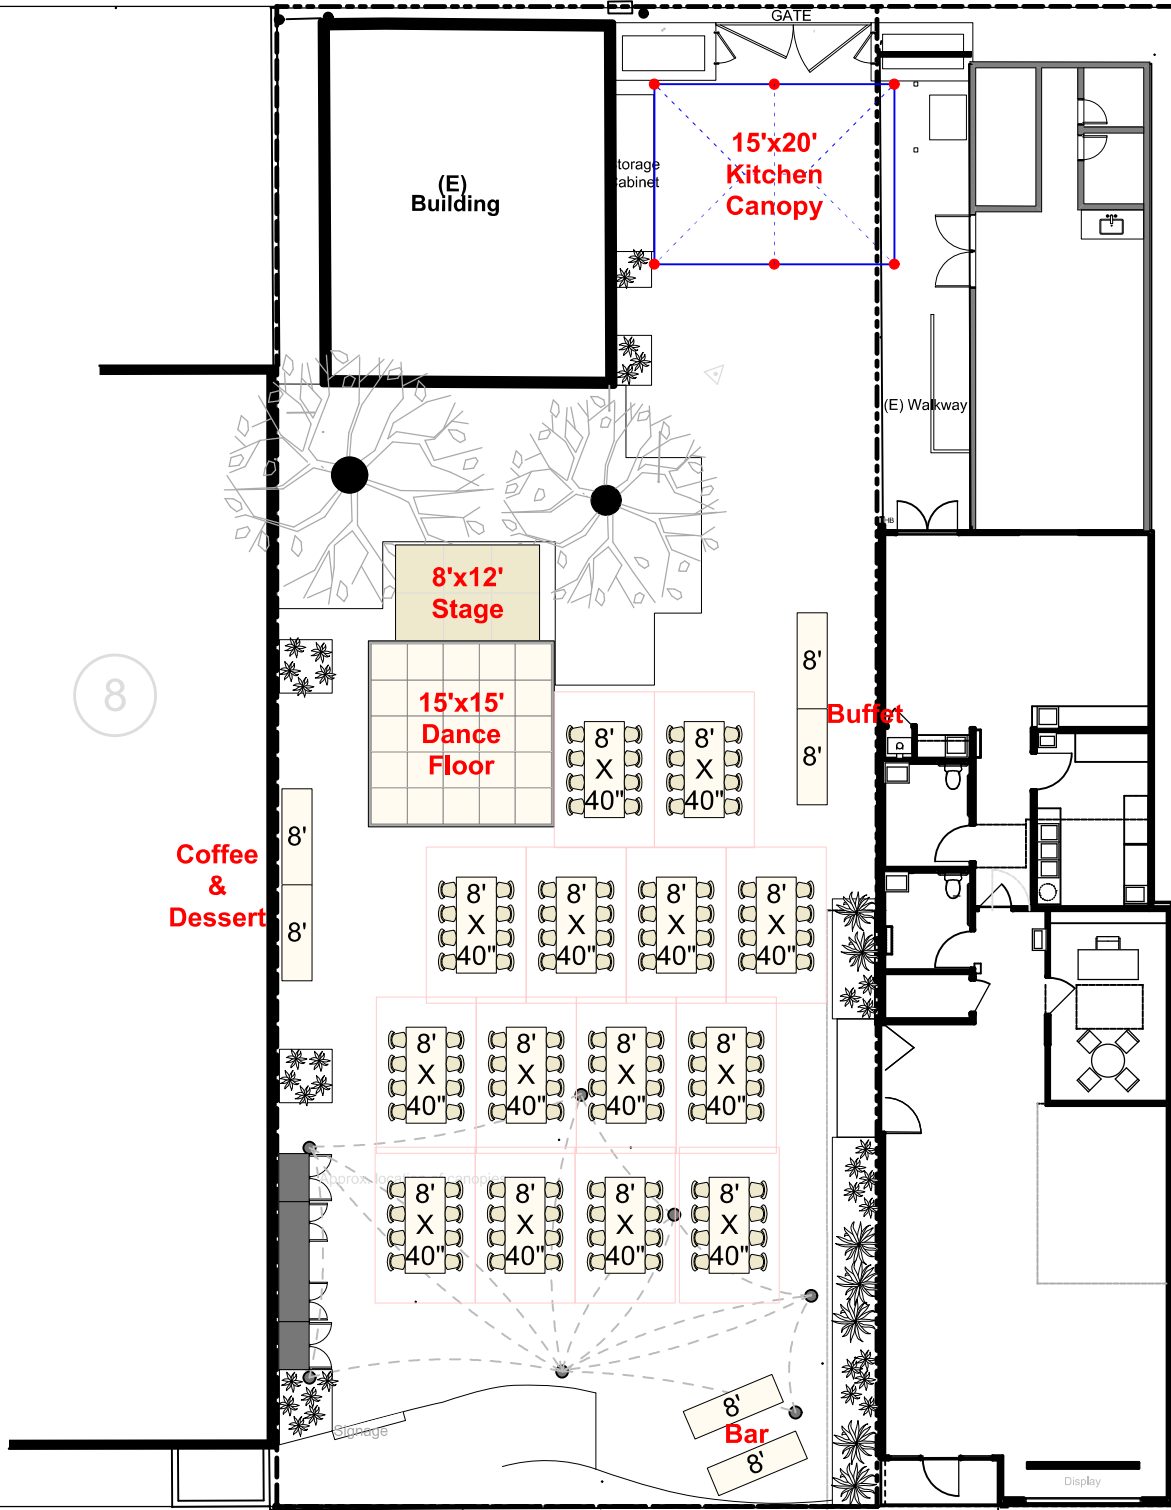

YUCCA LANE

8

4

(E) Accessible route and entry from public sidewalk
No on-site parking provide

SIDEWALK

CURB & GUTTER

SEATING 112

CONFIDENTIAL AND PROPRIETARY
 This document and the information contained herein is CONFIDENTIAL and PROPRIETARY and is not to be used by or disclosed to any other person without the express prior written consent of Bright Event Rentals.
 COPYRIGHT 2019 BRIGHT EVENT RENTALS

80'