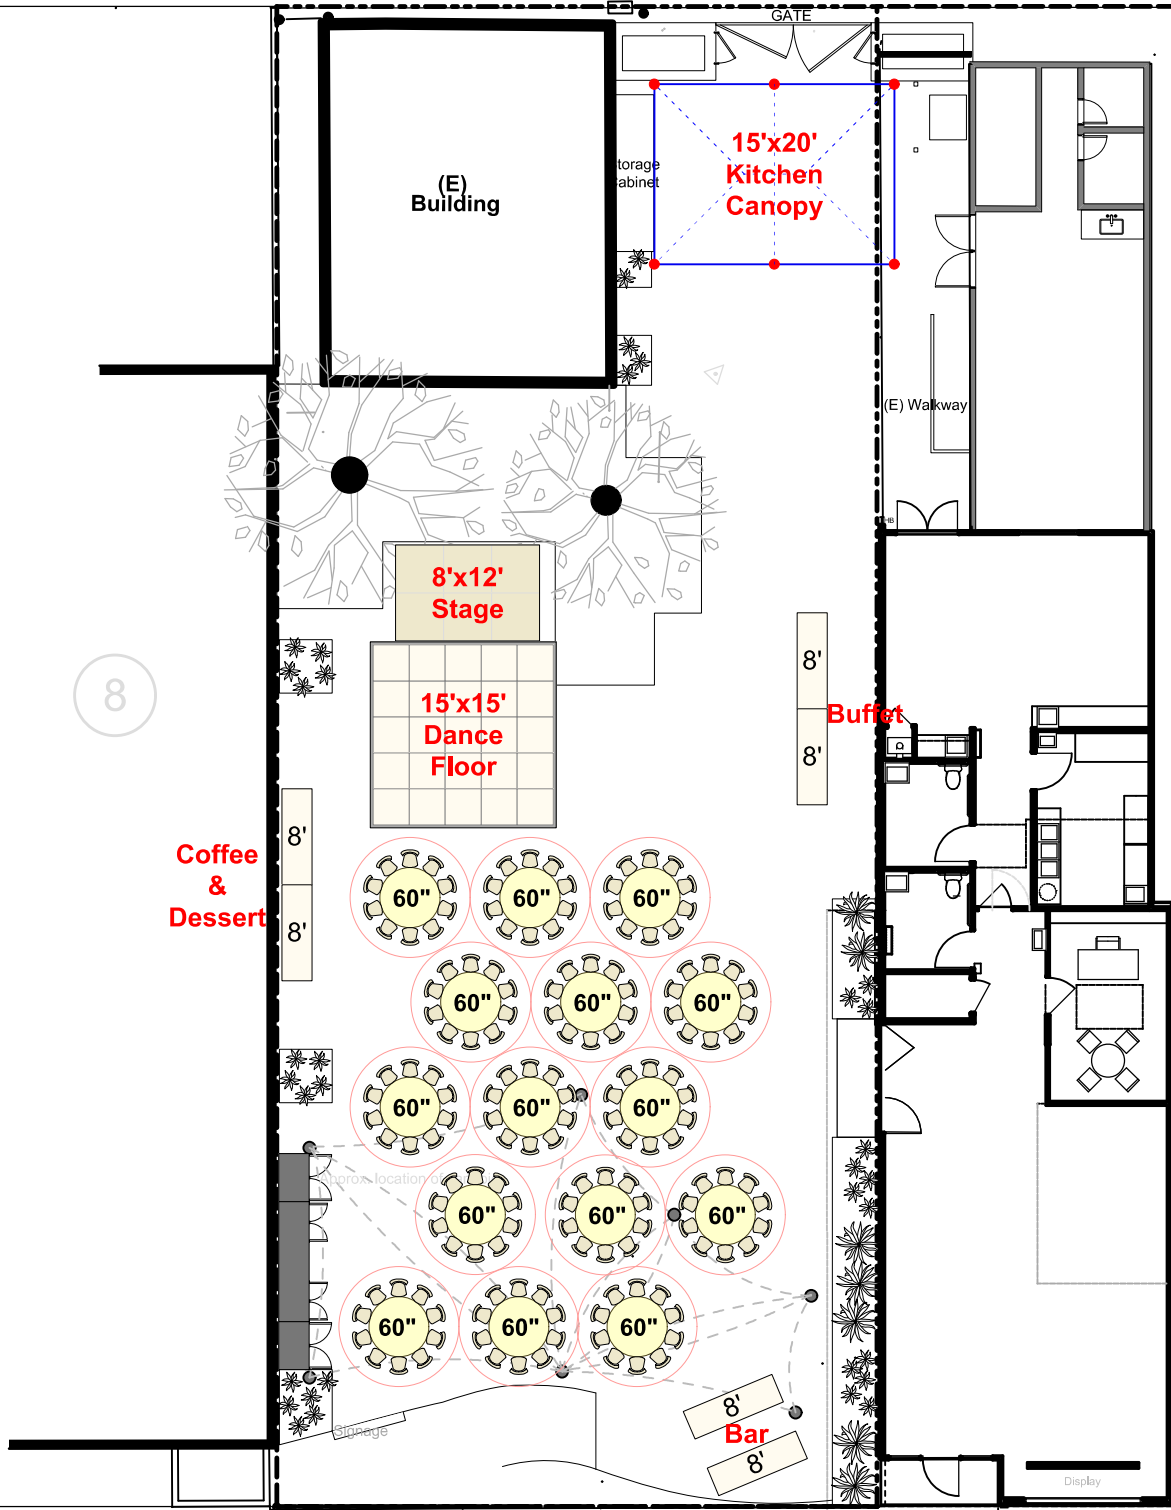

YUCCA LANE

8

4

(E) Accessible route and entry from public sidewalk
No on-site parking provide

SIDEWALK

CURB & GUTTER

SEATING 150

CONFIDENTIAL AND PROPRIETARY
 This document and the information contained herein is CONFIDENTIAL and PROPRIETARY and is not to be used by or disclosed to any other person without the express prior written consent of Bright Event Rentals.
 COPYRIGHT 2019 BRIGHT EVENT RENTALS

80'