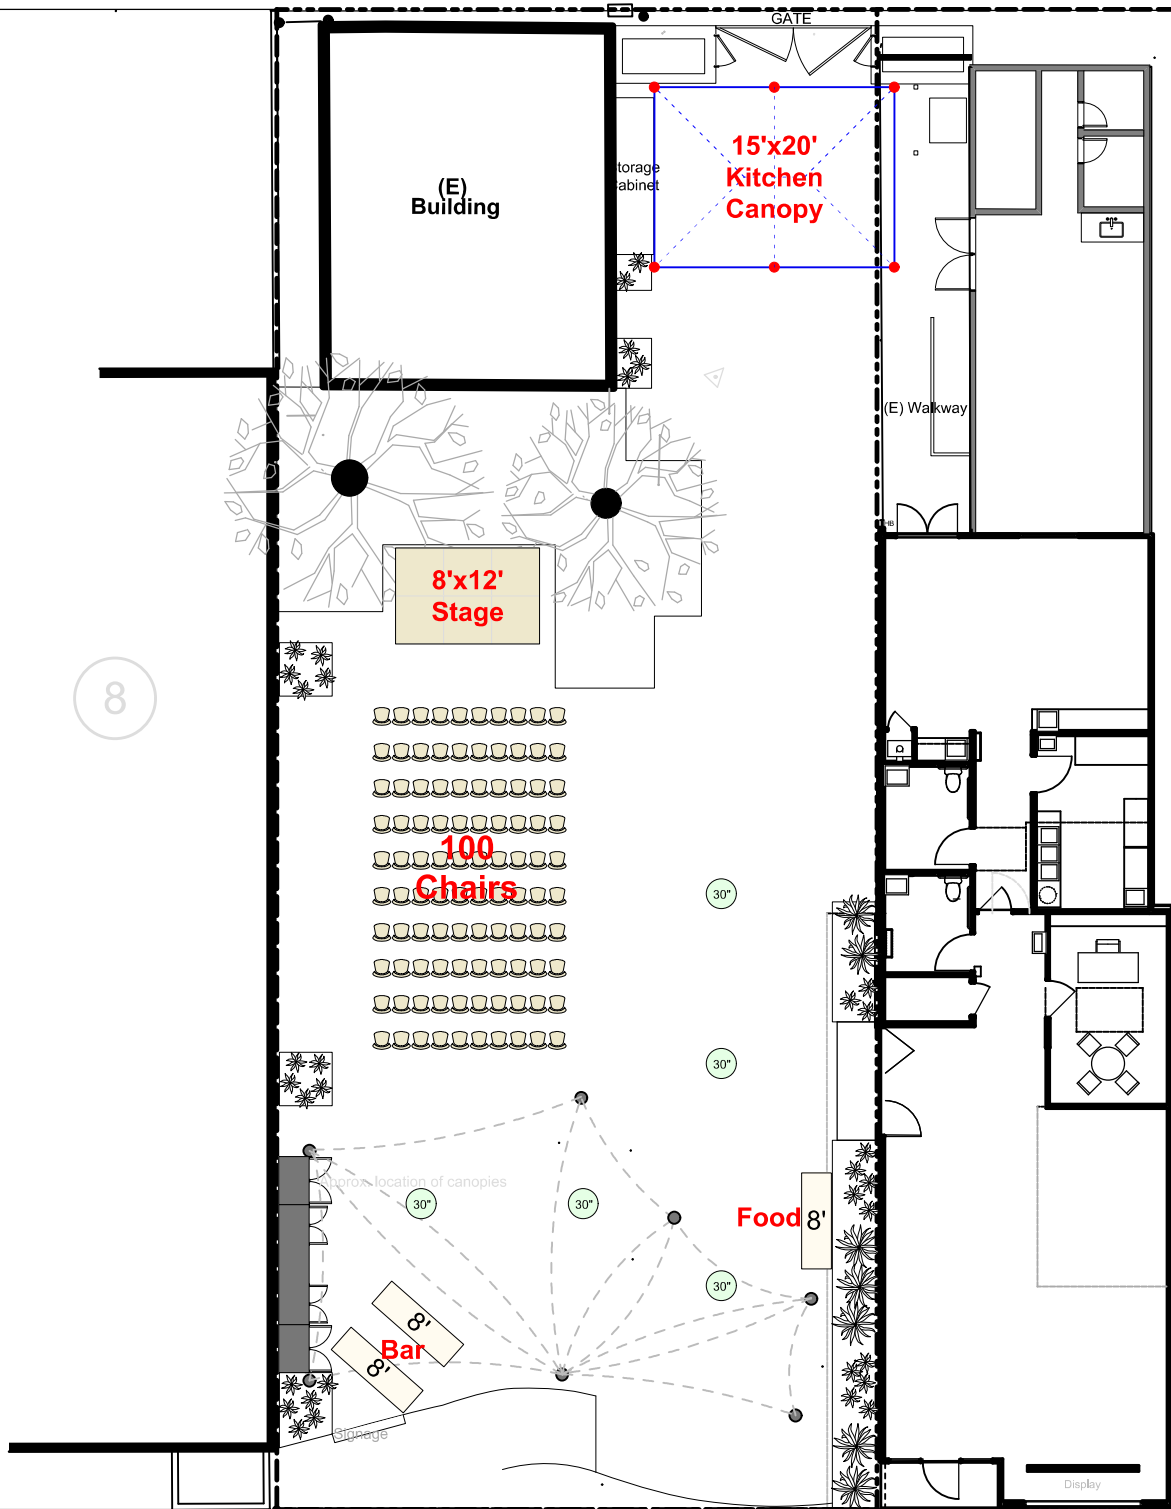

YUCCA LANE

(E) Accessible route and entry from public sidewalk
No on-site parking provide

SIDEWALK

CURB & GUTTER

CONFIDENTIAL AND PROPRIETARY

COPYRIGHT 2019 BRIGHT EVENT RENTALS