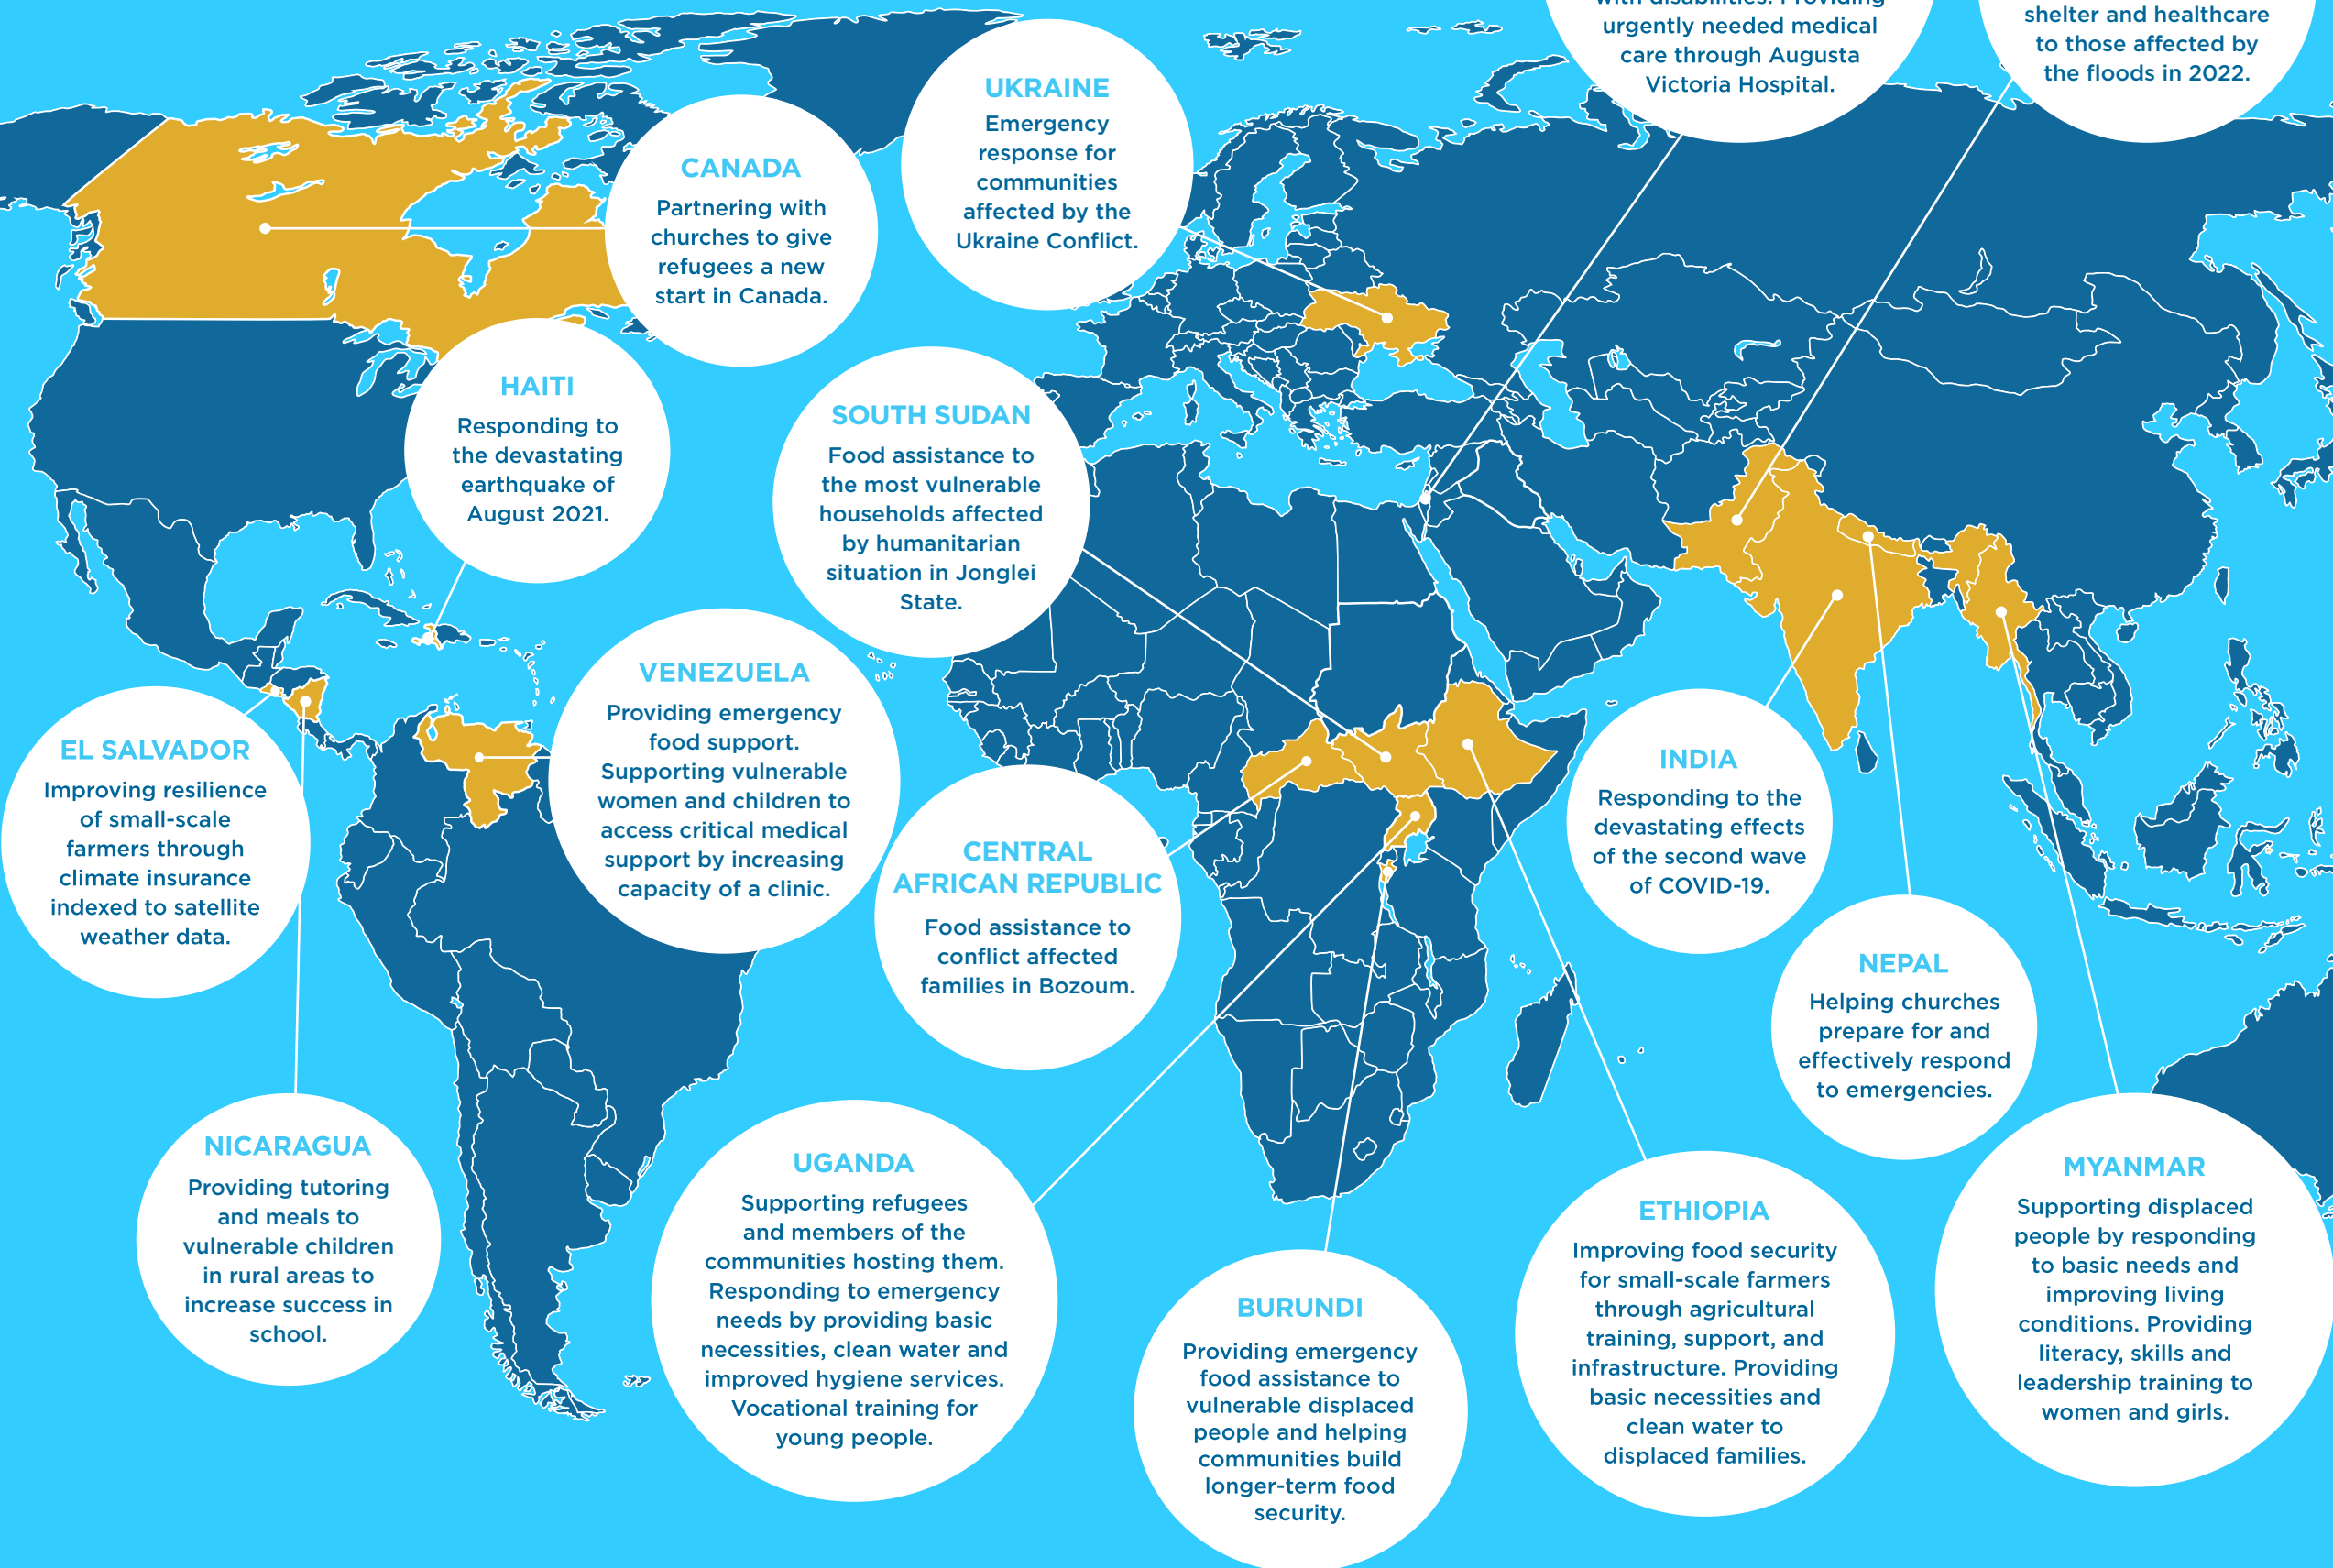

Canadian Lutheran World Relief

2022 Program Highlights

You are making a difference in the lives of thousands of people around the world! **Thank you!**

Your support in 2022 was critically valuable.

Your gifts are:

- Providing emergency food and shelter for people displaced by conflict or disaster
- Connecting communities with sustainable sources of clean water
- Improving food security and building resilience to climate change
- Helping refugees resettle and find new homes in Canada